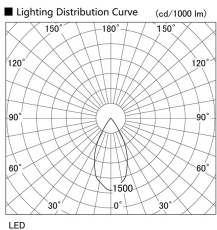

Item no. DD105-3250MW9035

Series Name: Φ 100 Lens type Adjustable downlight, Antiglare

Installation	Recessed mount
Type	Φ 100 Lens type Adjustable downlight, Antiglare
Fixture wattage	31.8W
Beam angle	51 deg
Color Temp.	3500K
CRI	Ra>90
Luminous	2657 lm
Body	Die-cast aluminum alloy
Body finish	N/A
Trim finish	White
Reflector finish	Mirror
IP Rate	IP20
Light source	COB module
Input Voltage	AC220~240V
Dimming Type	Non-Dimmable
Certificate	CCC
Cut Hole	100mm

Height (Weight)	
31.8W	152 (0.9kg)
24.3W	152 (0.9kg)
21.0W	115 (0.8kg)
14.0W	115 (0.8kg)