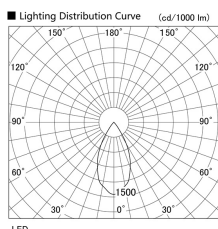

Item no. DD105-3250MW9035

Series Name: Φ 100 Lens type Adjustable downlight, Antiglare

Installation	Recessed mount
Type	
Fixture wattage	31.8W
Beam angle	51 deg
Color Temp.	3500K
CRI	Ra>90
Luminous	2657 lm
Body	Die-cast aluminum alloy
Body finish	N/A
Trim finish	White
Reflector finish	Mirror
IP Rate	IP20
Light source	COB module
Input Voltage	AC220~240V
Dimming Type	Non-Dimmable
Certificate	CCC
Cut Hole	100mm

Height (Weight)	
31.8W	152 (0.9kg)
24.3W	152 (0.9kg)
21.0W	115 (0.8kg)
14.0W	115 (0.8kg)