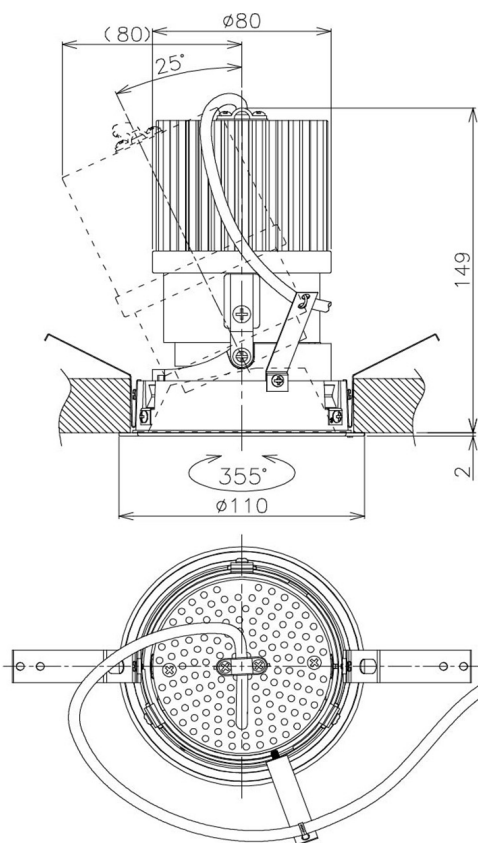

Item no. DD105-3250MW9035

Series Name: Φ 100 Lens type Adjustable downlight, Antiglare

Installation	Recessed mount
Type	
Fixture wattage	31.8W
Beam angle	51 deg
Color Temp.	3500K
CRI	Ra>90
Luminous	2657 lm
Body	Die-cast aluminum alloy
Body finish	N/A
Trim finish	White
Reflector finish	Mirror
IP Rate	IP20
Light source	COB module
Input Voltage	AC220~240V
Dimming Type	Non-Dimmable
Certificate	CCC
Cut Hole	100mm

Height (Weight)	
31.8W	152 (0.9kg)
24.3W	152 (0.9kg)
21.0W	115 (0.8kg)
14.0W	115 (0.8kg)