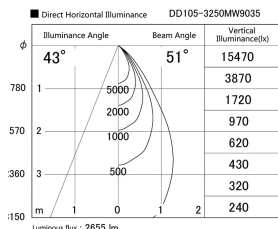

Item no. DD105-3250MW9035

Series Name: Φ 100 Lens type Adjustable downlight, Antiglare

Installation	Recessed mount
Type	
Fixture wattage	31.8W
Beam angle	51 deg
Color Temp.	3500K
CRI	Ra>90
Luminous	2657 lm
Body	Die-cast aluminum alloy
Body finish	N/A
Trim finish	White
Reflector finish	Mirror
IP Rate	IP20
Light source	COB module
Input Voltage	AC220~240V
Dimming Type	Non-Dimmable
Certificate	CCC
Cut Hole	100mm

Height (Weight)	
31.8W	152 (0.9kg)
24.3W	152 (0.9kg)
21.0W	115 (0.8kg)
14.0W	115 (0.8kg)