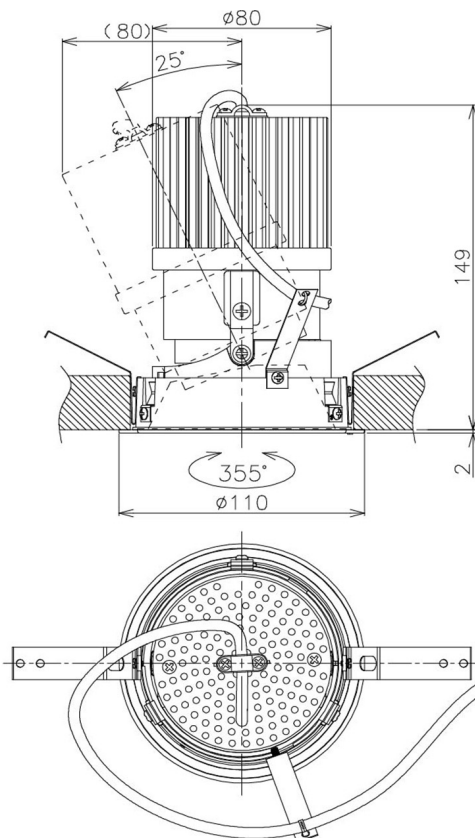

Item no. DD105-3250MW9035

Series Name: Φ 100 Lens type Adjustable downlight, Antiglare

Installation	Recessed mount
Type	Φ 100 Lens type Adjustable downlight, Antiglare
Fixture wattage	31.8W
Beam angle	51 deg
Color Temp.	3500K
CRI	Ra>90
Luminous	2657 lm
Body	Die-cast aluminum alloy
Body finish	N/A
Trim finish	White
Reflector finish	Mirror
IP Rate	IP20
Light source	COB module
Input Voltage	AC220~240V
Dimming Type	Non-Dimmable
Certificate	CCC
Cut Hole	100mm

Height (Weight)	
31.8W	152 (0.9kg)
24.3W	152 (0.9kg)
21.0W	115 (0.8kg)
14.0W	115 (0.8kg)