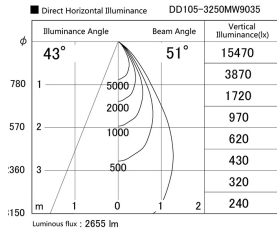

Item no. DD105-3250MW9035

Series Name: Φ 100 Lens type Adjustable downlight, Antiglare

Installation	Recessed mount
Type	Φ 100 Lens type Adjustable downlight, Antiglare
Fixture wattage	31.8W
Beam angle	51 deg
Color Temp.	3500K
CRI	Ra>90
Luminous	2657 lm
Body	Die-cast aluminum alloy
Body finish	N/A
Trim finish	White
Reflector finish	Mirror
IP Rate	IP20
Light source	COB module
Input Voltage	AC220~240V
Dimming Type	Non-Dimmable
Certificate	CCC
Cut Hole	100mm

Height (Weight)	
31.8W	152 (0.9kg)
24.3W	152 (0.9kg)
21.0W	115 (0.8kg)
14.0W	115 (0.8kg)