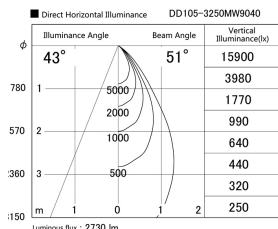

Item no. DD105-3250MW9040

Series Name: Φ 100 Lens type Adjustable downlight, Antiglare

| | |
|------------------|-------------------------|
| Installation | Recessed mount |
| Type | |
| Fixture wattage | 31.8W |
| Beam angle | 51 deg |
| Color Temp. | 4000K |
| CRI | Ra>90 |
| Luminous | 2732 lm |
| Body | Die-cast aluminum alloy |
| Body finish | N/A |
| Trim finish | White |
| Reflector finish | Mirror |
| IP Rate | IP20 |
| Light source | COB module |
| Input Voltage | AC220~240V |
| Dimming Type | Non-Dimmable |
| Certificate | CCC |
| Cut Hole | 100mm |

| Height (Weight) | |
|-----------------|-------------|
| 31.8W | 152 (0.9kg) |
| 24.3W | 152 (0.9kg) |
| 21.0W | 115 (0.8kg) |
| 14.0W | 115 (0.8kg) |