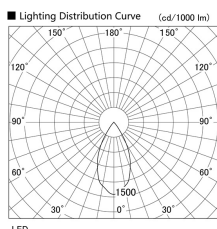

Item no. DD105-3250MW9040

Series Name: Φ 100 Lens type Adjustable downlight, Antiglare

| | |
|------------------|-------------------------|
| Installation | Recessed mount |
| Type | |
| Fixture wattage | 31.8W |
| Beam angle | 51 deg |
| Color Temp. | 4000K |
| CRI | Ra>90 |
| Luminous | 2732 lm |
| Body | Die-cast aluminum alloy |
| Body finish | N/A |
| Trim finish | White |
| Reflector finish | Mirror |
| IP Rate | IP20 |
| Light source | COB module |
| Input Voltage | AC220~240V |
| Dimming Type | Non-Dimmable |
| Certificate | CCC |
| Cut Hole | 100mm |

| Height (Weight) | |
|-----------------|-------------|
| 31.8W | 152 (0.9kg) |
| 24.3W | 152 (0.9kg) |
| 21.0W | 115 (0.8kg) |
| 14.0W | 115 (0.8kg) |