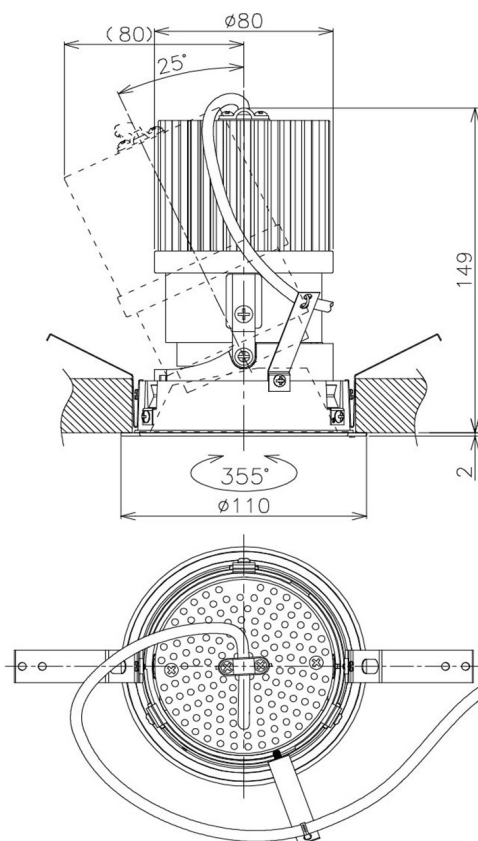

Item no. DD105-3250MW9040

Series Name: Φ 100 Lens type Adjustable downlight, Antiglare

| | |
|------------------|-------------------------|
| Installation | Recessed mount |
| Type | |
| Fixture wattage | 31.8W |
| Beam angle | 51 deg |
| Color Temp. | 4000K |
| CRI | Ra>90 |
| Luminous | 2732 lm |
| Body | Die-cast aluminum alloy |
| Body finish | N/A |
| Trim finish | White |
| Reflector finish | Mirror |
| IP Rate | IP20 |
| Light source | COB module |
| Input Voltage | AC220~240V |
| Dimming Type | Non-Dimmable |
| Certificate | CCC |
| Cut Hole | 100mm |

| Height (Weight) | |
|-----------------|-------------|
| 31.8W | 152 (0.9kg) |
| 24.3W | 152 (0.9kg) |
| 21.0W | 115 (0.8kg) |
| 14.0W | 115 (0.8kg) |