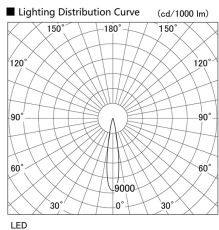

Item no. DD105-1415MB9027

Series Name:  $\Phi$ 100 Lens type Adjustable downlight, Antiglare

Installation	Recessed mount
Type	
Fixture wattage	14W
Beam angle	18 deg
Color Temp.	2700K
CRI	Ra>90
Luminous	1180 lm
Body	Die-cast aluminum alloy
Body finish	N/A
Trim finish	Black
Reflector finish	Mirror
IP Rate	IP20
Light source	COB module
Input Voltage	AC220~240V
Dimming Type	Non-Dimmable
Certificate	CCC
Cut Hole	100mm

Height (Weight)	
31.8W	152 (0.9kg)
24.3W	152 (0.9kg)
21.0W	115 (0.8kg)
14.0W	115 (0.8kg)