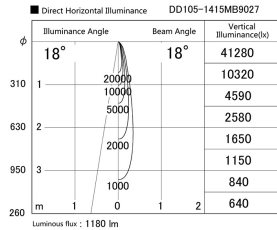

Item no. DD105-1415MB9027

Series Name:  $\Phi$ 100 Lens type Adjustable downlight, Antiglare

Installation	Recessed mount
Type	
Fixture wattage	14W
Beam angle	18 deg
Color Temp.	2700K
CRI	Ra>90
Luminous	1180 lm
Body	Die-cast aluminum alloy
Body finish	N/A
Trim finish	Black
Reflector finish	Mirror
IP Rate	IP20
Light source	COB module
Input Voltage	AC220~240V
Dimming Type	Non-Dimmable
Certificate	CCC
Cut Hole	100mm

Height (Weight)	
31.8W	152 (0.9kg)
24.3W	152 (0.9kg)
21.0W	115 (0.8kg)
14.0W	115 (0.8kg)