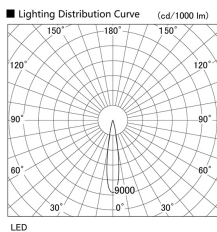

Item no. DD105-1415MB9030

Series Name: Φ 100 Lens type Adjustable downlight, Antiglare

Installation	Recessed mount
Type	
Fixture wattage	14W
Beam angle	18 deg
Color Temp.	3000K
CRI	Ra>90
Luminous	1230 lm
Body	Die-cast aluminum alloy
Body finish	N/A
Trim finish	Black
Reflector finish	Mirror
IP Rate	IP20
Light source	COB module
Input Voltage	AC220~240V
Dimming Type	Non-Dimmable
Certificate	CCC
Cut Hole	100mm

Height (Weight)	
31.8W	152 (0.9kg)
24.3W	152 (0.9kg)
21.0W	115 (0.8kg)
14.0W	115 (0.8kg)