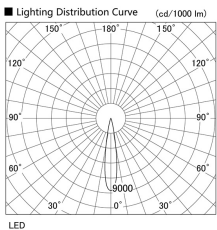

Item no. DD105-1415MB9030

Series Name: Φ 100 Lens type Adjustable downlight, Antiglare

Installation	Recessed mount
Type	Φ 100 Lens type Adjustable downlight, Antiglare
Fixture wattage	14W
Beam angle	18 deg
Color Temp.	3000K
CRI	Ra>90
Luminous	1230 lm
Body	Die-cast aluminum alloy
Body finish	N/A
Trim finish	Black
Reflector finish	Mirror
IP Rate	IP20
Light source	COB module
Input Voltage	AC220~240V
Dimming Type	Non-Dimmable
Certificate	CCC
Cut Hole	100mm

Height (Weight)	
31.8W	152 (0.9kg)
24.3W	152 (0.9kg)
21.0W	115 (0.8kg)
14.0W	115 (0.8kg)