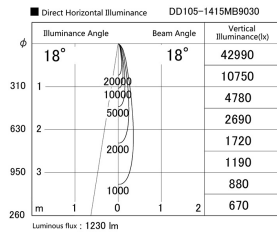

Item no. DD105-1415MB9030

Series Name: Φ 100 Lens type Adjustable downlight, Antiglare

Installation	Recessed mount
Type	
Fixture wattage	14W
Beam angle	18 deg
Color Temp.	3000K
CRI	Ra>90
Luminous	1230 lm
Body	Die-cast aluminum alloy
Body finish	N/A
Trim finish	Black
Reflector finish	Mirror
IP Rate	IP20
Light source	COB module
Input Voltage	AC220~240V
Dimming Type	Non-Dimmable
Certificate	CCC
Cut Hole	100mm

Height (Weight)	
31.8W	152 (0.9kg)
24.3W	152 (0.9kg)
21.0W	115 (0.8kg)
14.0W	115 (0.8kg)