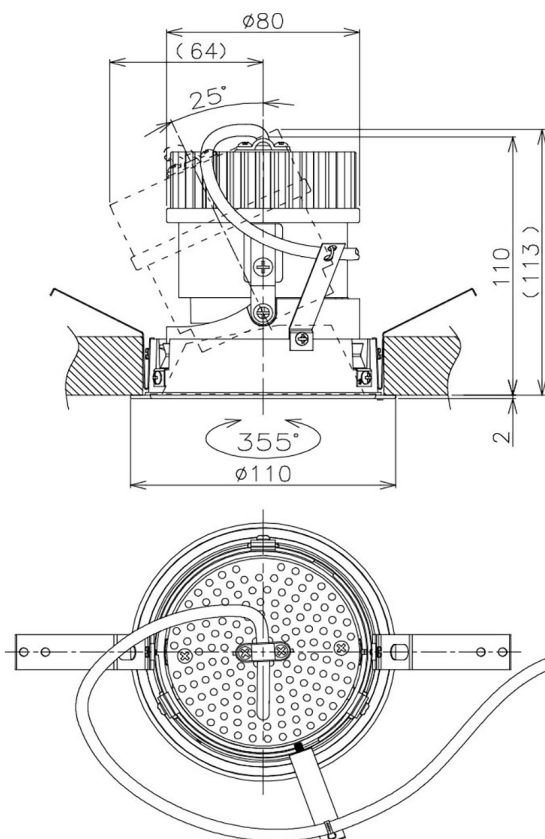

Item no. DD105-1415MB9030

Series Name: Φ 100 Lens type Adjustable downlight, Antiglare

Installation	Recessed mount
Type	
Fixture wattage	14W
Beam angle	18 deg
Color Temp.	3000K
CRI	Ra>90
Luminous	1230 lm
Body	Die-cast aluminum alloy
Body finish	N/A
Trim finish	Black
Reflector finish	Mirror
IP Rate	IP20
Light source	COB module
Input Voltage	AC220~240V
Dimming Type	Non-Dimmable
Certificate	CCC
Cut Hole	100mm

Height (Weight)	
31.8W	152 (0.9kg)
24.3W	152 (0.9kg)
21.0W	115 (0.8kg)
14.0W	115 (0.8kg)