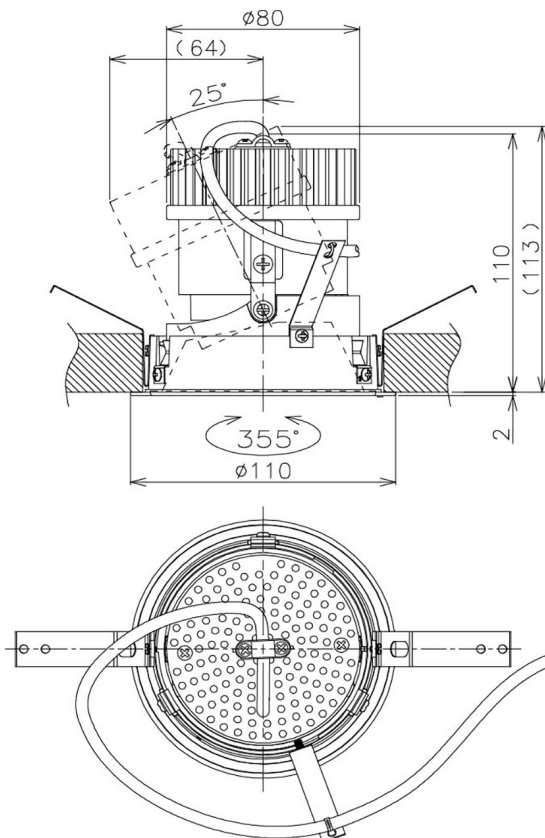

Item no. DD105-1415MB9030

Series Name: Φ 100 Lens type Adjustable downlight, Antiglare

Installation	Recessed mount
Type	Φ 100 Lens type Adjustable downlight, Antiglare
Fixture wattage	14W
Beam angle	18 deg
Color Temp.	3000K
CRI	Ra>90
Luminous	1230 lm
Body	Die-cast aluminum alloy
Body finish	N/A
Trim finish	Black
Reflector finish	Mirror
IP Rate	IP20
Light source	COB module
Input Voltage	AC220~240V
Dimming Type	Non-Dimmable
Certificate	CCC
Cut Hole	100mm

Height (Weight)	
31.8W	152 (0.9kg)
24.3W	152 (0.9kg)
21.0W	115 (0.8kg)
14.0W	115 (0.8kg)