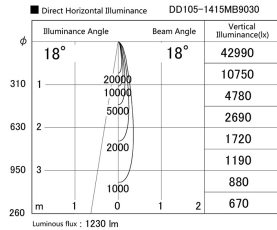

Item no. DD105-1415MB9030

Series Name: Φ 100 Lens type Adjustable downlight, Antiglare

Installation	Recessed mount
Type	Φ 100 Lens type Adjustable downlight, Antiglare
Fixture wattage	14W
Beam angle	18 deg
Color Temp.	3000K
CRI	Ra>90
Luminous	1230 lm
Body	Die-cast aluminum alloy
Body finish	N/A
Trim finish	Black
Reflector finish	Mirror
IP Rate	IP20
Light source	COB module
Input Voltage	AC220~240V
Dimming Type	Non-Dimmable
Certificate	CCC
Cut Hole	100mm

Height (Weight)	
31.8W	152 (0.9kg)
24.3W	152 (0.9kg)
21.0W	115 (0.8kg)
14.0W	115 (0.8kg)