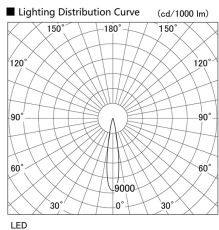

Item no. DD105-1415MB9035

Series Name: Φ 100 Lens type Adjustable downlight, Antiglare

Installation	Recessed mount
Type	
Fixture wattage	14W
Beam angle	18 deg
Color Temp.	3500K
CRI	Ra>90
Luminous	1255 lm
Body	Die-cast aluminum alloy
Body finish	N/A
Trim finish	Black
Reflector finish	Mirror
IP Rate	IP20
Light source	COB module
Input Voltage	AC220~240V
Dimming Type	Non-Dimmable
Certificate	CCC
Cut Hole	100mm

Height (Weight)	
31.8W	152 (0.9kg)
24.3W	152 (0.9kg)
21.0W	115 (0.8kg)
14.0W	115 (0.8kg)