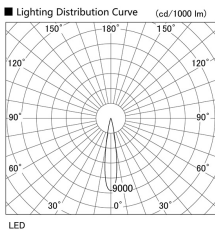

Item no. DD105-1415MB9035

Series Name:  $\Phi$ 100 Lens type Adjustable downlight, Antiglare

Installation	Recessed mount
Type	$\Phi$ 100 Lens type Adjustable downlight, Antiglare
Fixture wattage	14W
Beam angle	18 deg
Color Temp.	3500K
CRI	Ra>90
Luminous	1255 lm
Body	Die-cast aluminum alloy
Body finish	N/A
Trim finish	Black
Reflector finish	Mirror
IP Rate	IP20
Light source	COB module
Input Voltage	AC220~240V
Dimming Type	Non-Dimmable
Certificate	CCC
Cut Hole	100mm

Height (Weight)	
31.8W	152 (0.9kg)
24.3W	152 (0.9kg)
21.0W	115 (0.8kg)
14.0W	115 (0.8kg)