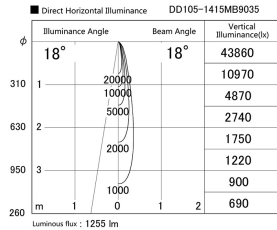

Item no. DD105-1415MB9035

Series Name: Φ 100 Lens type Adjustable downlight, Antiglare

Installation	Recessed mount
Type	
Fixture wattage	14W
Beam angle	18 deg
Color Temp.	3500K
CRI	Ra>90
Luminous	1255 lm
Body	Die-cast aluminum alloy
Body finish	N/A
Trim finish	Black
Reflector finish	Mirror
IP Rate	IP20
Light source	COB module
Input Voltage	AC220~240V
Dimming Type	Non-Dimmable
Certificate	CCC
Cut Hole	100mm

Height (Weight)	
31.8W	152 (0.9kg)
24.3W	152 (0.9kg)
21.0W	115 (0.8kg)
14.0W	115 (0.8kg)