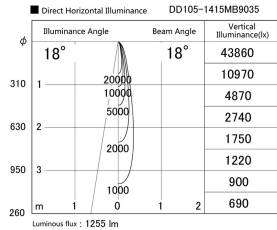

Item no. DD105-1415MB9035

Series Name:  $\Phi$ 100 Lens type Adjustable downlight, Antiglare

Installation	Recessed mount
Type	$\Phi$ 100 Lens type Adjustable downlight, Antiglare
Fixture wattage	14W
Beam angle	18 deg
Color Temp.	3500K
CRI	Ra>90
Luminous	1255 lm
Body	Die-cast aluminum alloy
Body finish	N/A
Trim finish	Black
Reflector finish	Mirror
IP Rate	IP20
Light source	COB module
Input Voltage	AC220~240V
Dimming Type	Non-Dimmable
Certificate	CCC
Cut Hole	100mm

Height (Weight)	
31.8W	152 (0.9kg)
24.3W	152 (0.9kg)
21.0W	115 (0.8kg)
14.0W	115 (0.8kg)