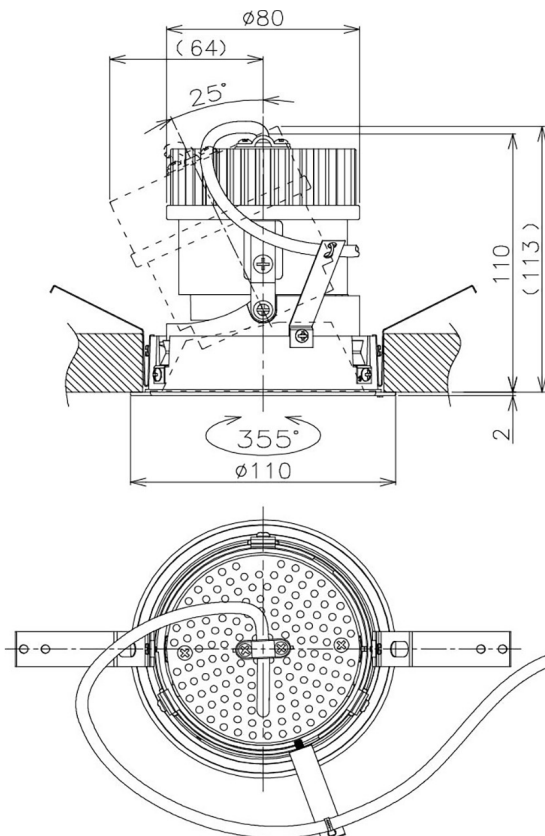

Item no. DD105-1415MB9035

Series Name:  $\Phi$ 100 Lens type Adjustable downlight, Antiglare

Installation	Recessed mount
Type	$\Phi$ 100 Lens type Adjustable downlight, Antiglare
Fixture wattage	14W
Beam angle	18 deg
Color Temp.	3500K
CRI	Ra>90
Luminous	1255 lm
Body	Die-cast aluminum alloy
Body finish	N/A
Trim finish	Black
Reflector finish	Mirror
IP Rate	IP20
Light source	COB module
Input Voltage	AC220~240V
Dimming Type	Non-Dimmable
Certificate	CCC
Cut Hole	100mm

Height (Weight)	
31.8W	152 (0.9kg)
24.3W	152 (0.9kg)
21.0W	115 (0.8kg)
14.0W	115 (0.8kg)