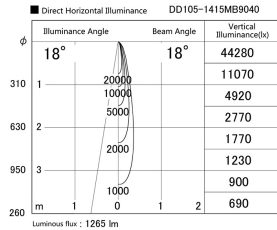

Item no. DD105-1415MB9040

Series Name: Φ 100 Lens type Adjustable downlight, Antiglare

Installation	Recessed mount
Type	
Fixture wattage	14W
Beam angle	18 deg
Color Temp.	4000K
CRI	Ra>90
Luminous	1265 lm
Body	Die-cast aluminum alloy
Body finish	N/A
Trim finish	Black
Reflector finish	Mirror
IP Rate	IP20
Light source	COB module
Input Voltage	AC220~240V
Dimming Type	Non-Dimmable
Certificate	CCC
Cut Hole	100mm

Height (Weight)	
31.8W	152 (0.9kg)
24.3W	152 (0.9kg)
21.0W	115 (0.8kg)
14.0W	115 (0.8kg)