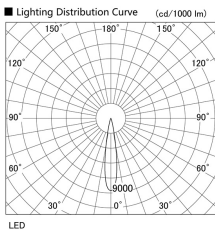

Item no. DD105-1415MB9040

Series Name: Φ 100 Lens type Adjustable downlight, Antiglare

Installation	Recessed mount
Type	Φ 100 Lens type Adjustable downlight, Antiglare
Fixture wattage	14W
Beam angle	18 deg
Color Temp.	4000K
CRI	Ra>90
Luminous	1265 lm
Body	Die-cast aluminum alloy
Body finish	N/A
Trim finish	Black
Reflector finish	Mirror
IP Rate	IP20
Light source	COB module
Input Voltage	AC220~240V
Dimming Type	Non-Dimmable
Certificate	CCC
Cut Hole	100mm

Height (Weight)	
31.8W	152 (0.9kg)
24.3W	152 (0.9kg)
21.0W	115 (0.8kg)
14.0W	115 (0.8kg)