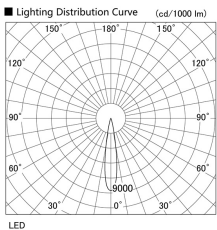

Item no. DD105-1415MB9040

Series Name: Φ 100 Lens type Adjustable downlight, Antiglare

Installation	Recessed mount
Type	
Fixture wattage	14W
Beam angle	18 deg
Color Temp.	4000K
CRI	Ra>90
Luminous	1265 lm
Body	Die-cast aluminum alloy
Body finish	N/A
Trim finish	Black
Reflector finish	Mirror
IP Rate	IP20
Light source	COB module
Input Voltage	AC220~240V
Dimming Type	Non-Dimmable
Certificate	CCC
Cut Hole	100mm

Height (Weight)	
31.8W	152 (0.9kg)
24.3W	152 (0.9kg)
21.0W	115 (0.8kg)
14.0W	115 (0.8kg)