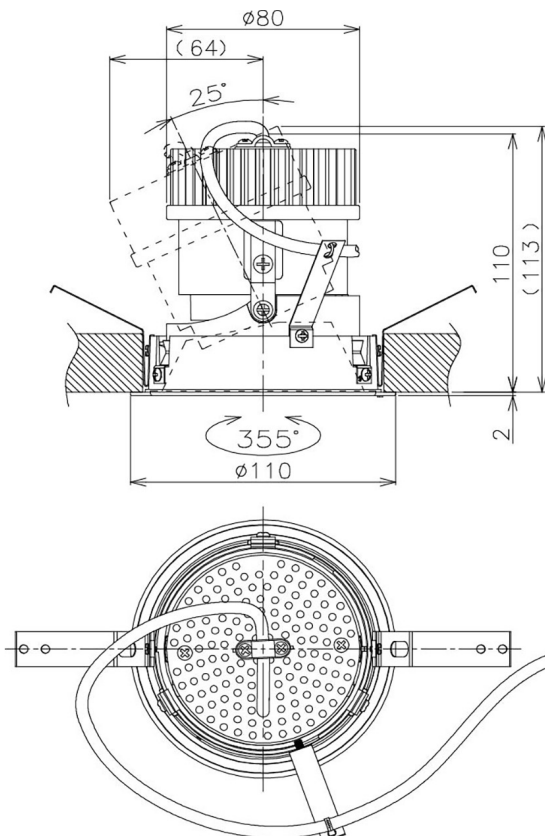

Item no. DD105-1415MB9040

Series Name: Φ 100 Lens type Adjustable downlight, Antiglare

Installation	Recessed mount
Type	Φ 100 Lens type Adjustable downlight, Antiglare
Fixture wattage	14W
Beam angle	18 deg
Color Temp.	4000K
CRI	Ra>90
Luminous	1265 lm
Body	Die-cast aluminum alloy
Body finish	N/A
Trim finish	Black
Reflector finish	Mirror
IP Rate	IP20
Light source	COB module
Input Voltage	AC220~240V
Dimming Type	Non-Dimmable
Certificate	CCC
Cut Hole	100mm

Height (Weight)	
31.8W	152 (0.9kg)
24.3W	152 (0.9kg)
21.0W	115 (0.8kg)
14.0W	115 (0.8kg)