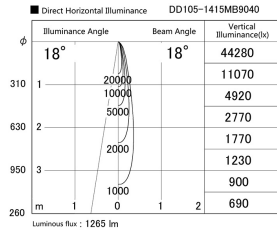

Item no. DD105-1415MB9040

Series Name: Φ 100 Lens type Adjustable downlight, Antiglare

Installation	Recessed mount
Type	Φ 100 Lens type Adjustable downlight, Antiglare
Fixture wattage	14W
Beam angle	18 deg
Color Temp.	4000K
CRI	Ra>90
Luminous	1265 lm
Body	Die-cast aluminum alloy
Body finish	N/A
Trim finish	Black
Reflector finish	Mirror
IP Rate	IP20
Light source	COB module
Input Voltage	AC220~240V
Dimming Type	Non-Dimmable
Certificate	CCC
Cut Hole	100mm

Height (Weight)	
31.8W	152 (0.9kg)
24.3W	152 (0.9kg)
21.0W	115 (0.8kg)
14.0W	115 (0.8kg)