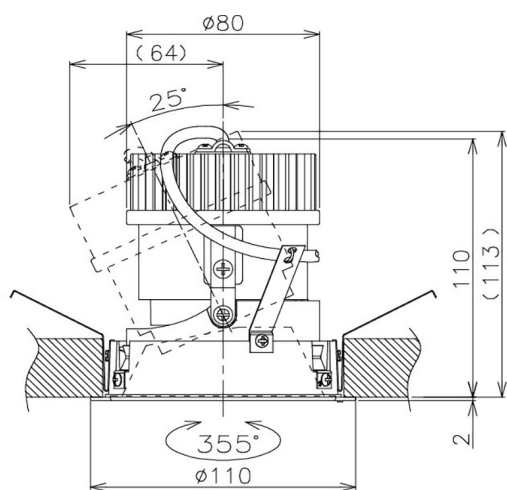

Item no. DD105-1420MB9027

Series Name:  $\Phi$ 100 Lens type Adjustable downlight, Antiglare

Installation	Recessed mount
Type	
Fixture wattage	14W
Beam angle	22 deg
Color Temp.	2700K
CRI	Ra>90
Luminous	1260 lm
Body	Die-cast aluminum alloy
Body finish	N/A
Trim finish	Black
Reflector finish	Mirror
IP Rate	IP20
Light source	COB module
Input Voltage	AC220~240V
Dimming Type	Non-Dimmable
Certificate	CCC
Cut Hole	100mm

Height (Weight)	
31.8W	152 (0.9kg)
24.3W	152 (0.9kg)
21.0W	115 (0.8kg)
14.0W	115 (0.8kg)