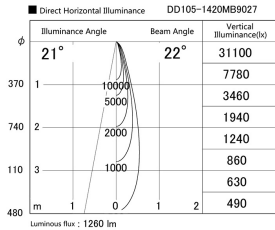

Item no. DD105-1420MB9027

Series Name: Φ 100 Lens type Adjustable downlight, Antiglare

Installation	Recessed mount
Type	Φ 100 Lens type Adjustable downlight, Antiglare
Fixture wattage	14W
Beam angle	22 deg
Color Temp.	2700K
CRI	Ra>90
Luminous	1260 lm
Body	Die-cast aluminum alloy
Body finish	N/A
Trim finish	Black
Reflector finish	Mirror
IP Rate	IP20
Light source	COB module
Input Voltage	AC220~240V
Dimming Type	Non-Dimmable
Certificate	CCC
Cut Hole	100mm

Height (Weight)	
31.8W	152 (0.9kg)
24.3W	152 (0.9kg)
21.0W	115 (0.8kg)
14.0W	115 (0.8kg)