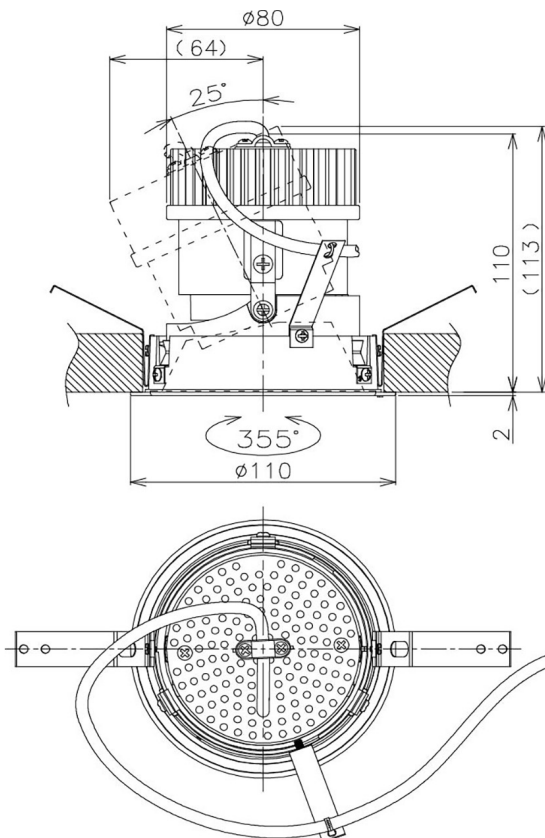

Item no. DD105-1420MB9027

Series Name: Φ 100 Lens type Adjustable downlight, Antiglare

Installation	Recessed mount
Type	Φ 100 Lens type Adjustable downlight, Antiglare
Fixture wattage	14W
Beam angle	22 deg
Color Temp.	2700K
CRI	Ra>90
Luminous	1260 lm
Body	Die-cast aluminum alloy
Body finish	N/A
Trim finish	Black
Reflector finish	Mirror
IP Rate	IP20
Light source	COB module
Input Voltage	AC220~240V
Dimming Type	Non-Dimmable
Certificate	CCC
Cut Hole	100mm

Height (Weight)	
31.8W	152 (0.9kg)
24.3W	152 (0.9kg)
21.0W	115 (0.8kg)
14.0W	115 (0.8kg)