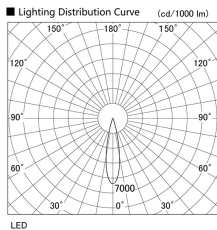

Item no. DD105-1420MB9027

Series Name: Φ 100 Lens type Adjustable downlight, Antiglare

Installation	Recessed mount
Type	Φ 100 Lens type Adjustable downlight, Antiglare
Fixture wattage	14W
Beam angle	22 deg
Color Temp.	2700K
CRI	Ra>90
Luminous	1260 lm
Body	Die-cast aluminum alloy
Body finish	N/A
Trim finish	Black
Reflector finish	Mirror
IP Rate	IP20
Light source	COB module
Input Voltage	AC220~240V
Dimming Type	Non-Dimmable
Certificate	CCC
Cut Hole	100mm

Height (Weight)	
31.8W	152 (0.9kg)
24.3W	152 (0.9kg)
21.0W	115 (0.8kg)
14.0W	115 (0.8kg)