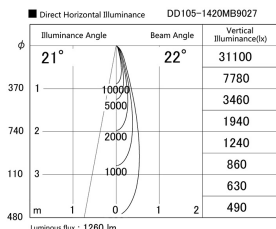

Item no. DD105-1420MB9027

Series Name:  $\Phi$ 100 Lens type Adjustable downlight, Antiglare

Installation	Recessed mount
Type	
Fixture wattage	14W
Beam angle	22 deg
Color Temp.	2700K
CRI	Ra>90
Luminous	1260 lm
Body	Die-cast aluminum alloy
Body finish	N/A
Trim finish	Black
Reflector finish	Mirror
IP Rate	IP20
Light source	COB module
Input Voltage	AC220~240V
Dimming Type	Non-Dimmable
Certificate	CCC
Cut Hole	100mm

Height (Weight)	
31.8W	152 (0.9kg)
24.3W	152 (0.9kg)
21.0W	115 (0.8kg)
14.0W	115 (0.8kg)