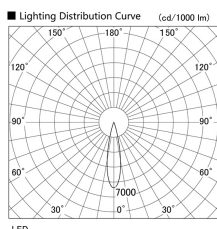

Item no. DD105-1420MB9027

Series Name:  $\Phi$ 100 Lens type Adjustable downlight, Antiglare

Installation	Recessed mount
Type	
Fixture wattage	14W
Beam angle	22 deg
Color Temp.	2700K
CRI	Ra>90
Luminous	1260 lm
Body	Die-cast aluminum alloy
Body finish	N/A
Trim finish	Black
Reflector finish	Mirror
IP Rate	IP20
Light source	COB module
Input Voltage	AC220~240V
Dimming Type	Non-Dimmable
Certificate	CCC
Cut Hole	100mm

Height (Weight)	
31.8W	152 (0.9kg)
24.3W	152 (0.9kg)
21.0W	115 (0.8kg)
14.0W	115 (0.8kg)