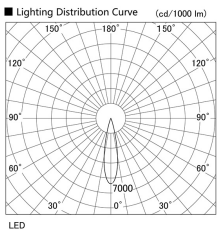

Item no. DD105-1420MB9030

Series Name: Φ 100 Lens type Adjustable downlight, Antiglare

Installation	Recessed mount
Type	Φ 100 Lens type Adjustable downlight, Antiglare
Fixture wattage	14W
Beam angle	22 deg
Color Temp.	3000K
CRI	Ra>90
Luminous	1315 lm
Body	Die-cast aluminum alloy
Body finish	N/A
Trim finish	Black
Reflector finish	Mirror
IP Rate	IP20
Light source	COB module
Input Voltage	AC220~240V
Dimming Type	Non-Dimmable
Certificate	CCC
Cut Hole	100mm

Height (Weight)	
31.8W	152 (0.9kg)
24.3W	152 (0.9kg)
21.0W	115 (0.8kg)
14.0W	115 (0.8kg)