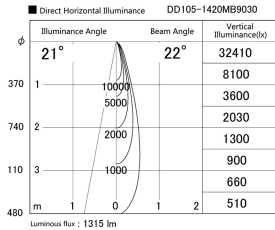

Item no. DD105-1420MB9030

Series Name: Φ 100 Lens type Adjustable downlight, Antiglare

Installation	Recessed mount
Type	
Fixture wattage	14W
Beam angle	22 deg
Color Temp.	3000K
CRI	Ra>90
Luminous	1315 lm
Body	Die-cast aluminum alloy
Body finish	N/A
Trim finish	Black
Reflector finish	Mirror
IP Rate	IP20
Light source	COB module
Input Voltage	AC220~240V
Dimming Type	Non-Dimmable
Certificate	CCC
Cut Hole	100mm

Height (Weight)	
31.8W	152 (0.9kg)
24.3W	152 (0.9kg)
21.0W	115 (0.8kg)
14.0W	115 (0.8kg)