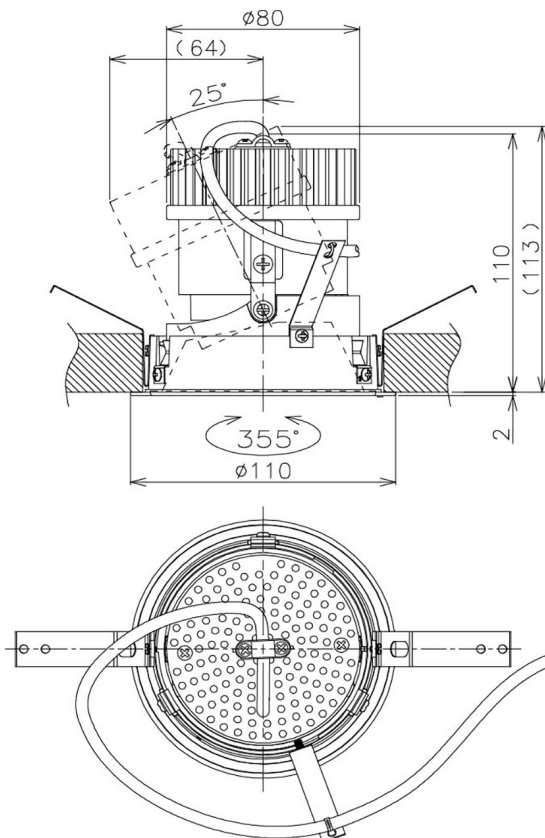

Item no. DD105-1420MB9030

Series Name: Φ 100 Lens type Adjustable downlight, Antiglare

Installation	Recessed mount
Type	Φ 100 Lens type Adjustable downlight, Antiglare
Fixture wattage	14W
Beam angle	22 deg
Color Temp.	3000K
CRI	Ra>90
Luminous	1315 lm
Body	Die-cast aluminum alloy
Body finish	N/A
Trim finish	Black
Reflector finish	Mirror
IP Rate	IP20
Light source	COB module
Input Voltage	AC220~240V
Dimming Type	Non-Dimmable
Certificate	CCC
Cut Hole	100mm

Height (Weight)	
31.8W	152 (0.9kg)
24.3W	152 (0.9kg)
21.0W	115 (0.8kg)
14.0W	115 (0.8kg)