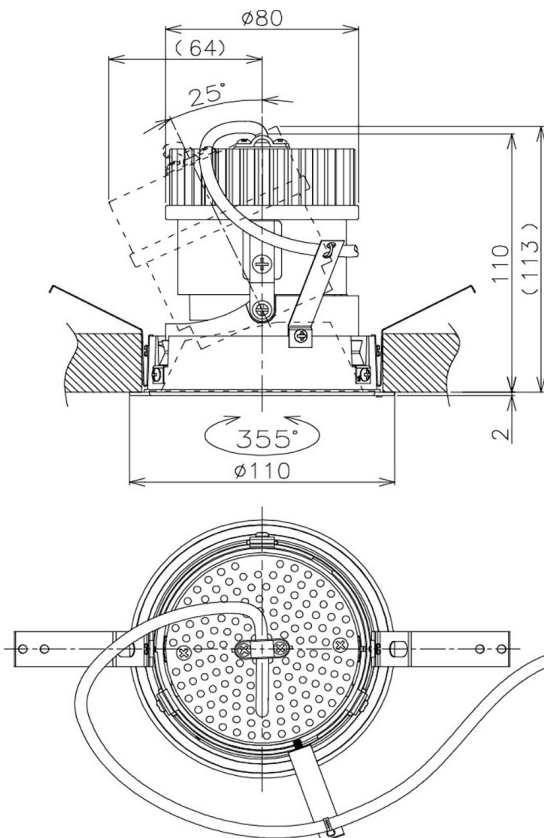

Item no. DD105-1420MB9030

Series Name: Φ 100 Lens type Adjustable downlight, Antiglare

Installation	Recessed mount
Type	
Fixture wattage	14W
Beam angle	22 deg
Color Temp.	3000K
CRI	Ra>90
Luminous	1315 lm
Body	Die-cast aluminum alloy
Body finish	N/A
Trim finish	Black
Reflector finish	Mirror
IP Rate	IP20
Light source	COB module
Input Voltage	AC220~240V
Dimming Type	Non-Dimmable
Certificate	CCC
Cut Hole	100mm

Height (Weight)	
31.8W	152 (0.9kg)
24.3W	152 (0.9kg)
21.0W	115 (0.8kg)
14.0W	115 (0.8kg)