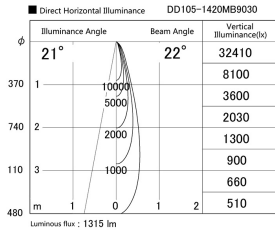

Item no. DD105-1420MB9030

Series Name: Φ 100 Lens type Adjustable downlight, Antiglare

Installation	Recessed mount
Type	Φ 100 Lens type Adjustable downlight, Antiglare
Fixture wattage	14W
Beam angle	22 deg
Color Temp.	3000K
CRI	Ra>90
Luminous	1315 lm
Body	Die-cast aluminum alloy
Body finish	N/A
Trim finish	Black
Reflector finish	Mirror
IP Rate	IP20
Light source	COB module
Input Voltage	AC220~240V
Dimming Type	Non-Dimmable
Certificate	CCC
Cut Hole	100mm

Height (Weight)	
31.8W	152 (0.9kg)
24.3W	152 (0.9kg)
21.0W	115 (0.8kg)
14.0W	115 (0.8kg)