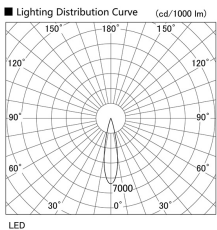

Item no. DD105-1420MB9030

Series Name: Φ 100 Lens type Adjustable downlight, Antiglare

Installation	Recessed mount
Type	
Fixture wattage	14W
Beam angle	22 deg
Color Temp.	3000K
CRI	Ra>90
Luminous	1315 lm
Body	Die-cast aluminum alloy
Body finish	N/A
Trim finish	Black
Reflector finish	Mirror
IP Rate	IP20
Light source	COB module
Input Voltage	AC220~240V
Dimming Type	Non-Dimmable
Certificate	CCC
Cut Hole	100mm

Height (Weight)	
31.8W	152 (0.9kg)
24.3W	152 (0.9kg)
21.0W	115 (0.8kg)
14.0W	115 (0.8kg)