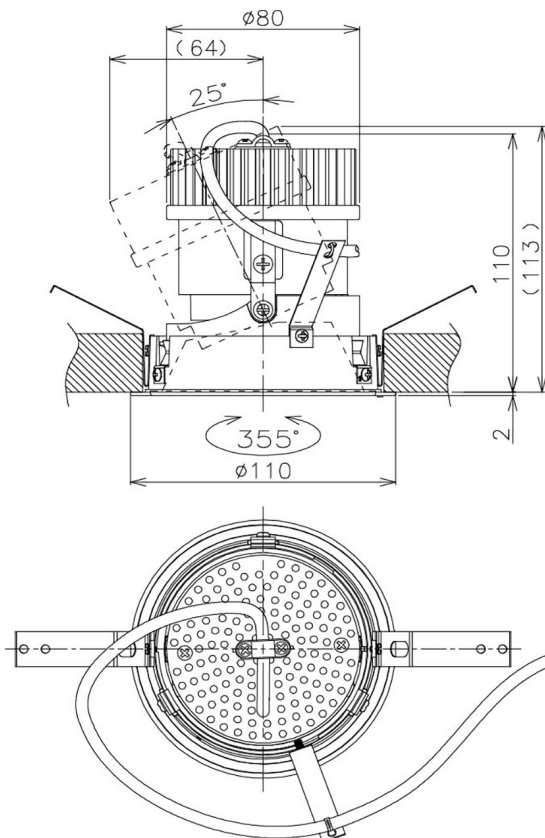

Item no. DD105-1420MB9035

Series Name: Φ 100 Lens type Adjustable downlight, Antiglare

Installation	Recessed mount
Type	Φ 100 Lens type Adjustable downlight, Antiglare
Fixture wattage	14W
Beam angle	22 deg
Color Temp.	3500K
CRI	Ra>90
Luminous	1340 lm
Body	Die-cast aluminum alloy
Body finish	N/A
Trim finish	Black
Reflector finish	Mirror
IP Rate	IP20
Light source	COB module
Input Voltage	AC220~240V
Dimming Type	Non-Dimmable
Certificate	CCC
Cut Hole	100mm

Height (Weight)	
31.8W	152 (0.9kg)
24.3W	152 (0.9kg)
21.0W	115 (0.8kg)
14.0W	115 (0.8kg)