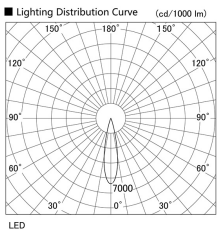

Item no. DD105-1420MB9035

Series Name: Φ 100 Lens type Adjustable downlight, Antiglare

Installation	Recessed mount
Type	Φ 100 Lens type Adjustable downlight, Antiglare
Fixture wattage	14W
Beam angle	22 deg
Color Temp.	3500K
CRI	Ra>90
Luminous	1340 lm
Body	Die-cast aluminum alloy
Body finish	N/A
Trim finish	Black
Reflector finish	Mirror
IP Rate	IP20
Light source	COB module
Input Voltage	AC220~240V
Dimming Type	Non-Dimmable
Certificate	CCC
Cut Hole	100mm

Height (Weight)	
31.8W	152 (0.9kg)
24.3W	152 (0.9kg)
21.0W	115 (0.8kg)
14.0W	115 (0.8kg)