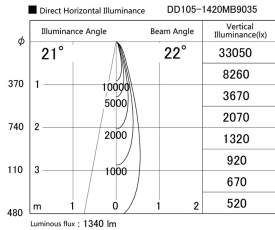

Item no. DD105-1420MB9035

Series Name: Φ 100 Lens type Adjustable downlight, Antiglare

Installation	Recessed mount
Type	Φ 100 Lens type Adjustable downlight, Antiglare
Fixture wattage	14W
Beam angle	22 deg
Color Temp.	3500K
CRI	Ra>90
Luminous	1340 lm
Body	Die-cast aluminum alloy
Body finish	N/A
Trim finish	Black
Reflector finish	Mirror
IP Rate	IP20
Light source	COB module
Input Voltage	AC220~240V
Dimming Type	Non-Dimmable
Certificate	CCC
Cut Hole	100mm

Height (Weight)	
31.8W	152 (0.9kg)
24.3W	152 (0.9kg)
21.0W	115 (0.8kg)
14.0W	115 (0.8kg)