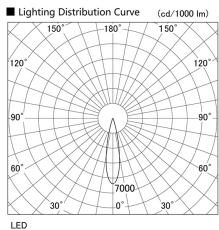

Item no. DD105-1420MB9035

Series Name:  $\Phi$ 100 Lens type Adjustable downlight, Antiglare

Installation	Recessed mount
Type	
Fixture wattage	14W
Beam angle	22 deg
Color Temp.	3500K
CRI	Ra>90
Luminous	1340 lm
Body	Die-cast aluminum alloy
Body finish	N/A
Trim finish	Black
Reflector finish	Mirror
IP Rate	IP20
Light source	COB module
Input Voltage	AC220~240V
Dimming Type	Non-Dimmable
Certificate	CCC
Cut Hole	100mm

Height (Weight)	
31.8W	152 (0.9kg)
24.3W	152 (0.9kg)
21.0W	115 (0.8kg)
14.0W	115 (0.8kg)