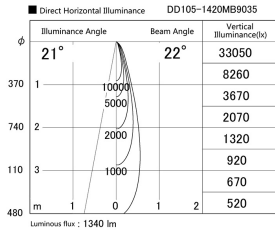

Item no. DD105-1420MB9035

Series Name:  $\Phi$ 100 Lens type Adjustable downlight, Antiglare

Installation	Recessed mount
Type	
Fixture wattage	14W
Beam angle	22 deg
Color Temp.	3500K
CRI	Ra>90
Luminous	1340 lm
Body	Die-cast aluminum alloy
Body finish	N/A
Trim finish	Black
Reflector finish	Mirror
IP Rate	IP20
Light source	COB module
Input Voltage	AC220~240V
Dimming Type	Non-Dimmable
Certificate	CCC
Cut Hole	100mm

Height (Weight)	
31.8W	152 (0.9kg)
24.3W	152 (0.9kg)
21.0W	115 (0.8kg)
14.0W	115 (0.8kg)