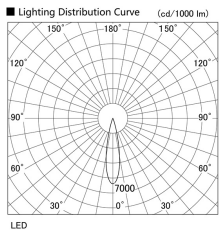

Item no. DD105-1420MB9040

Series Name: Φ 100 Lens type Adjustable downlight, Antiglare

Installation	Recessed mount
Type	
Fixture wattage	14W
Beam angle	22 deg
Color Temp.	4000K
CRI	Ra>90
Luminous	1355 lm
Body	Die-cast aluminum alloy
Body finish	N/A
Trim finish	Black
Reflector finish	Mirror
IP Rate	IP20
Light source	COB module
Input Voltage	AC220~240V
Dimming Type	Non-Dimmable
Certificate	CCC
Cut Hole	100mm

Height (Weight)	
31.8W	152 (0.9kg)
24.3W	152 (0.9kg)
21.0W	115 (0.8kg)
14.0W	115 (0.8kg)