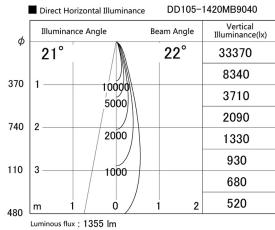

Item no. DD105-1420MB9040

Series Name: Φ 100 Lens type Adjustable downlight, Antiglare

Installation	Recessed mount
Type	
Fixture wattage	14W
Beam angle	22 deg
Color Temp.	4000K
CRI	Ra>90
Luminous	1355 lm
Body	Die-cast aluminum alloy
Body finish	N/A
Trim finish	Black
Reflector finish	Mirror
IP Rate	IP20
Light source	COB module
Input Voltage	AC220~240V
Dimming Type	Non-Dimmable
Certificate	CCC
Cut Hole	100mm

Height (Weight)	
31.8W	152 (0.9kg)
24.3W	152 (0.9kg)
21.0W	115 (0.8kg)
14.0W	115 (0.8kg)