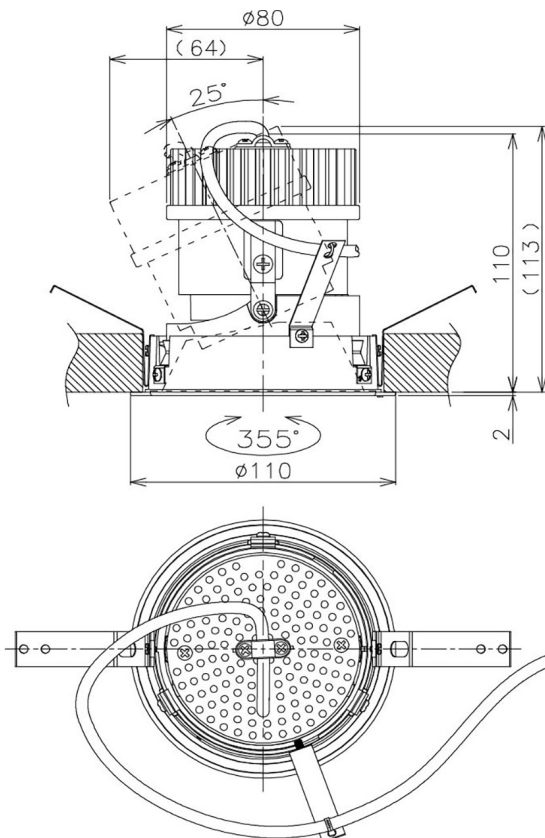

Item no. DD105-1435MB9027

Series Name: Φ 100 Lens type Adjustable downlight, Antiglare

Installation	Recessed mount
Type	
Fixture wattage	14W
Beam angle	36 deg
Color Temp.	2700K
CRI	Ra>90
Luminous	1215 lm
Body	Die-cast aluminum alloy
Body finish	N/A
Trim finish	Black
Reflector finish	Mirror
IP Rate	IP20
Light source	COB module
Input Voltage	AC220~240V
Dimming Type	Non-Dimmable
Certificate	CCC
Cut Hole	100mm

Height (Weight)	
31.8W	152 (0.9kg)
24.3W	152 (0.9kg)
21.0W	115 (0.8kg)
14.0W	115 (0.8kg)