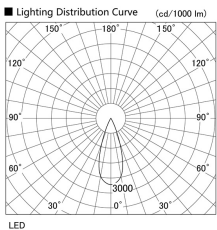

Item no. DD105-1435MB9027

Series Name:  $\Phi$ 100 Lens type Adjustable downlight, Antiglare

Installation	Recessed mount
Type	$\Phi$ 100 Lens type Adjustable downlight, Antiglare
Fixture wattage	14W
Beam angle	36 deg
Color Temp.	2700K
CRI	Ra>90
Luminous	1215 lm
Body	Die-cast aluminum alloy
Body finish	N/A
Trim finish	Black
Reflector finish	Mirror
IP Rate	IP20
Light source	COB module
Input Voltage	AC220~240V
Dimming Type	Non-Dimmable
Certificate	CCC
Cut Hole	100mm

Height (Weight)	
31.8W	152 (0.9kg)
24.3W	152 (0.9kg)
21.0W	115 (0.8kg)
14.0W	115 (0.8kg)