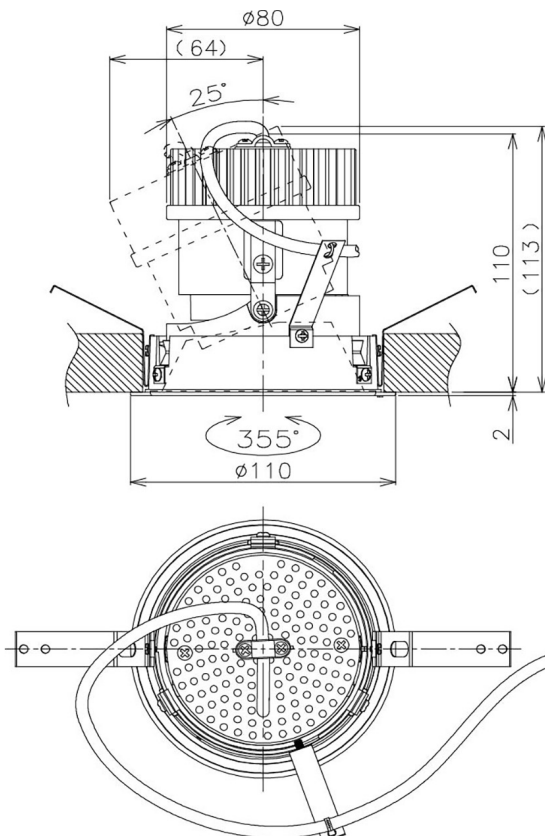

Item no. DD105-1435MB9027

Series Name:  $\Phi$ 100 Lens type Adjustable downlight, Antiglare

Installation	Recessed mount
Type	$\Phi$ 100 Lens type Adjustable downlight, Antiglare
Fixture wattage	14W
Beam angle	36 deg
Color Temp.	2700K
CRI	Ra>90
Luminous	1215 lm
Body	Die-cast aluminum alloy
Body finish	N/A
Trim finish	Black
Reflector finish	Mirror
IP Rate	IP20
Light source	COB module
Input Voltage	AC220~240V
Dimming Type	Non-Dimmable
Certificate	CCC
Cut Hole	100mm

Height (Weight)	
31.8W	152 (0.9kg)
24.3W	152 (0.9kg)
21.0W	115 (0.8kg)
14.0W	115 (0.8kg)