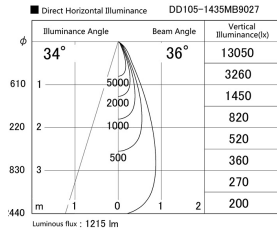

Item no. DD105-1435MB9027

Series Name:  $\Phi$ 100 Lens type Adjustable downlight, Antiglare

Installation	Recessed mount
Type	$\Phi$ 100 Lens type Adjustable downlight, Antiglare
Fixture wattage	14W
Beam angle	36 deg
Color Temp.	2700K
CRI	Ra>90
Luminous	1215 lm
Body	Die-cast aluminum alloy
Body finish	N/A
Trim finish	Black
Reflector finish	Mirror
IP Rate	IP20
Light source	COB module
Input Voltage	AC220~240V
Dimming Type	Non-Dimmable
Certificate	CCC
Cut Hole	100mm

Height (Weight)	
31.8W	152 (0.9kg)
24.3W	152 (0.9kg)
21.0W	115 (0.8kg)
14.0W	115 (0.8kg)