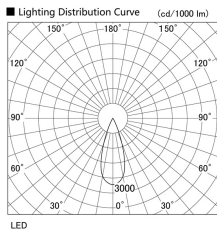

Item no. DD105-1435MB9027

Series Name: Φ 100 Lens type Adjustable downlight, Antiglare

Installation	Recessed mount
Type	
Fixture wattage	14W
Beam angle	36 deg
Color Temp.	2700K
CRI	Ra>90
Luminous	1215 lm
Body	Die-cast aluminum alloy
Body finish	N/A
Trim finish	Black
Reflector finish	Mirror
IP Rate	IP20
Light source	COB module
Input Voltage	AC220~240V
Dimming Type	Non-Dimmable
Certificate	CCC
Cut Hole	100mm

Height (Weight)	
31.8W	152 (0.9kg)
24.3W	152 (0.9kg)
21.0W	115 (0.8kg)
14.0W	115 (0.8kg)