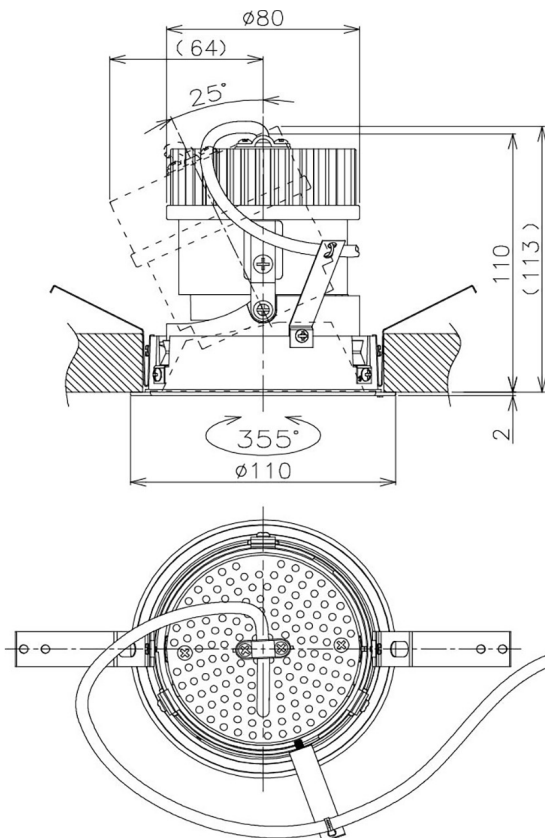

Item no. DD105-1435MB9027

Series Name:  $\Phi$ 100 Lens type Adjustable downlight, Antiglare

Installation	Recessed mount
Type	$\Phi$ 100 Lens type Adjustable downlight, Antiglare
Fixture wattage	14W
Beam angle	36 deg
Color Temp.	2700K
CRI	Ra>90
Luminous	1215 lm
Body	Die-cast aluminum alloy
Body finish	N/A
Trim finish	Black
Reflector finish	Mirror
IP Rate	IP20
Light source	COB module
Input Voltage	AC220~240V
Dimming Type	Non-Dimmable
Certificate	CCC
Cut Hole	100mm

Height (Weight)	
31.8W	152 (0.9kg)
24.3W	152 (0.9kg)
21.0W	115 (0.8kg)
14.0W	115 (0.8kg)