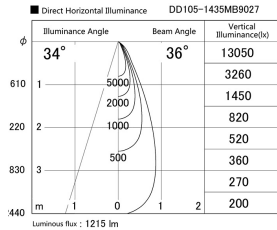

Item no. DD105-1435MB9027

Series Name: Φ 100 Lens type Adjustable downlight, Antiglare

Installation	Recessed mount
Type	
Fixture wattage	14W
Beam angle	36 deg
Color Temp.	2700K
CRI	Ra>90
Luminous	1215 lm
Body	Die-cast aluminum alloy
Body finish	N/A
Trim finish	Black
Reflector finish	Mirror
IP Rate	IP20
Light source	COB module
Input Voltage	AC220~240V
Dimming Type	Non-Dimmable
Certificate	CCC
Cut Hole	100mm

Height (Weight)	
31.8W	152 (0.9kg)
24.3W	152 (0.9kg)
21.0W	115 (0.8kg)
14.0W	115 (0.8kg)