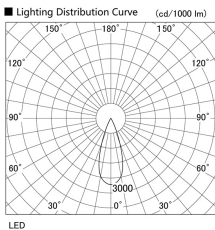

Item no. DD105-1435MB9027

Series Name:  $\Phi$ 100 Lens type Adjustable downlight, Antiglare

Installation	Recessed mount
Type	$\Phi$ 100 Lens type Adjustable downlight, Antiglare
Fixture wattage	14W
Beam angle	36 deg
Color Temp.	2700K
CRI	Ra>90
Luminous	1215 lm
Body	Die-cast aluminum alloy
Body finish	N/A
Trim finish	Black
Reflector finish	Mirror
IP Rate	IP20
Light source	COB module
Input Voltage	AC220~240V
Dimming Type	Non-Dimmable
Certificate	CCC
Cut Hole	100mm

Height (Weight)	
31.8W	152 (0.9kg)
24.3W	152 (0.9kg)
21.0W	115 (0.8kg)
14.0W	115 (0.8kg)