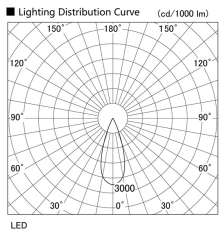

Item no. DD105-1435MB9030

Series Name: Φ 100 Lens type Adjustable downlight, Antiglare

Installation	Recessed mount
Type	
Fixture wattage	14W
Beam angle	36 deg
Color Temp.	3000K
CRI	Ra>90
Luminous	1265 lm
Body	Die-cast aluminum alloy
Body finish	N/A
Trim finish	Black
Reflector finish	Mirror
IP Rate	IP20
Light source	COB module
Input Voltage	AC220~240V
Dimming Type	Non-Dimmable
Certificate	CCC
Cut Hole	100mm

Height (Weight)	
31.8W	152 (0.9kg)
24.3W	152 (0.9kg)
21.0W	115 (0.8kg)
14.0W	115 (0.8kg)