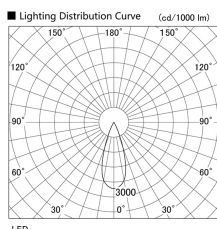

Item no. DD105-1435MB9030

Series Name: Φ 100 Lens type Adjustable downlight, Antiglare

Installation	Recessed mount
Type	
Fixture wattage	14W
Beam angle	36 deg
Color Temp.	3000K
CRI	Ra>90
Luminous	1265 lm
Body	Die-cast aluminum alloy
Body finish	N/A
Trim finish	Black
Reflector finish	Mirror
IP Rate	IP20
Light source	COB module
Input Voltage	AC220~240V
Dimming Type	Non-Dimmable
Certificate	CCC
Cut Hole	100mm

Height (Weight)	
31.8W	152 (0.9kg)
24.3W	152 (0.9kg)
21.0W	115 (0.8kg)
14.0W	115 (0.8kg)