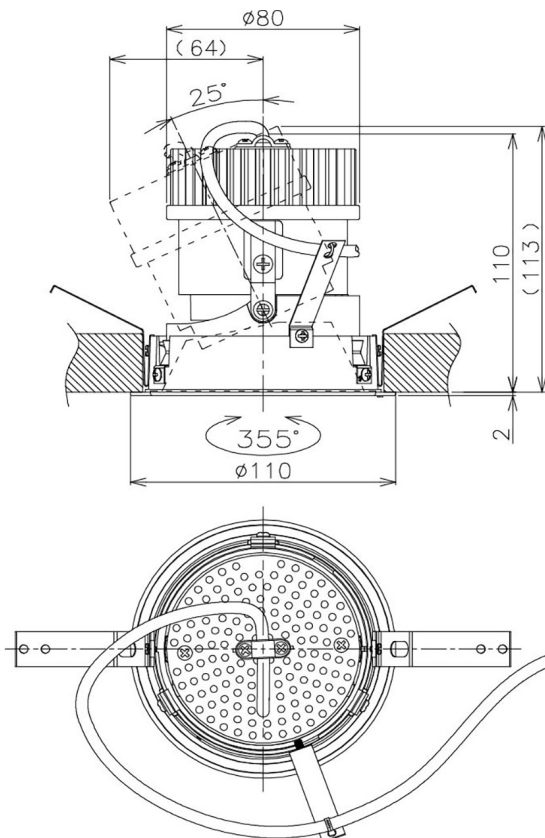

Item no. DD105-1435MB9030

Series Name: Φ 100 Lens type Adjustable downlight, Antiglare

Installation	Recessed mount
Type	
Fixture wattage	14W
Beam angle	36 deg
Color Temp.	3000K
CRI	Ra>90
Luminous	1265 lm
Body	Die-cast aluminum alloy
Body finish	N/A
Trim finish	Black
Reflector finish	Mirror
IP Rate	IP20
Light source	COB module
Input Voltage	AC220~240V
Dimming Type	Non-Dimmable
Certificate	CCC
Cut Hole	100mm

Height (Weight)	
31.8W	152 (0.9kg)
24.3W	152 (0.9kg)
21.0W	115 (0.8kg)
14.0W	115 (0.8kg)