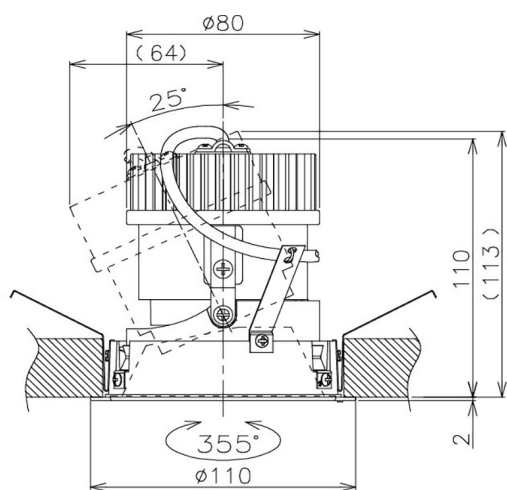

Item no. DD105-1435MB9030

Series Name: Φ 100 Lens type Adjustable downlight, Antiglare

Installation	Recessed mount
Type	
Fixture wattage	14W
Beam angle	36 deg
Color Temp.	3000K
CRI	Ra>90
Luminous	1265 lm
Body	Die-cast aluminum alloy
Body finish	N/A
Trim finish	Black
Reflector finish	Mirror
IP Rate	IP20
Light source	COB module
Input Voltage	AC220~240V
Dimming Type	Non-Dimmable
Certificate	CCC
Cut Hole	100mm

Height (Weight)	
31.8W	152 (0.9kg)
24.3W	152 (0.9kg)
21.0W	115 (0.8kg)
14.0W	115 (0.8kg)