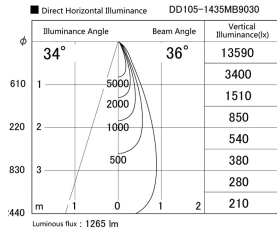

Item no. DD105-1435MB9030

Series Name: Φ 100 Lens type Adjustable downlight, Antiglare

Installation	Recessed mount
Type	
Fixture wattage	14W
Beam angle	36 deg
Color Temp.	3000K
CRI	Ra>90
Luminous	1265 lm
Body	Die-cast aluminum alloy
Body finish	N/A
Trim finish	Black
Reflector finish	Mirror
IP Rate	IP20
Light source	COB module
Input Voltage	AC220~240V
Dimming Type	Non-Dimmable
Certificate	CCC
Cut Hole	100mm

Height (Weight)	
31.8W	152 (0.9kg)
24.3W	152 (0.9kg)
21.0W	115 (0.8kg)
14.0W	115 (0.8kg)