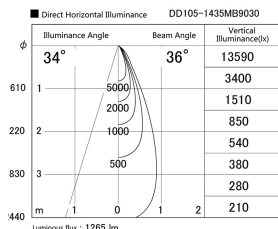

Item no. DD105-1435MB9030

Series Name: Φ 100 Lens type Adjustable downlight, Antiglare

Installation	Recessed mount
Type	
Fixture wattage	14W
Beam angle	36 deg
Color Temp.	3000K
CRI	Ra>90
Luminous	1265 lm
Body	Die-cast aluminum alloy
Body finish	N/A
Trim finish	Black
Reflector finish	Mirror
IP Rate	IP20
Light source	COB module
Input Voltage	AC220~240V
Dimming Type	Non-Dimmable
Certificate	CCC
Cut Hole	100mm

Height (Weight)	
31.8W	152 (0.9kg)
24.3W	152 (0.9kg)
21.0W	115 (0.8kg)
14.0W	115 (0.8kg)