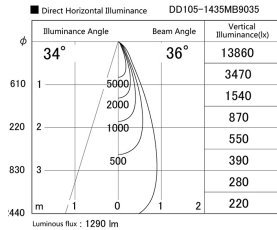

Item no. DD105-1435MB9035

Series Name:  $\Phi$ 100 Lens type Adjustable downlight, Antiglare

Installation	Recessed mount
Type	
Fixture wattage	14W
Beam angle	36 deg
Color Temp.	3500K
CRI	Ra>90
Luminous	1290 lm
Body	Die-cast aluminum alloy
Body finish	N/A
Trim finish	Black
Reflector finish	Mirror
IP Rate	IP20
Light source	COB module
Input Voltage	AC220~240V
Dimming Type	Non-Dimmable
Certificate	CCC
Cut Hole	100mm

Height (Weight)	
31.8W	152 (0.9kg)
24.3W	152 (0.9kg)
21.0W	115 (0.8kg)
14.0W	115 (0.8kg)