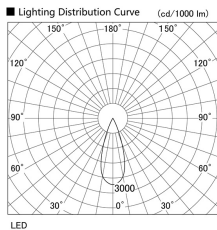

Item no. DD105-1435MB9035

Series Name:  $\Phi$ 100 Lens type Adjustable downlight, Antiglare

Installation	Recessed mount
Type	
Fixture wattage	14W
Beam angle	36 deg
Color Temp.	3500K
CRI	Ra>90
Luminous	1290 lm
Body	Die-cast aluminum alloy
Body finish	N/A
Trim finish	Black
Reflector finish	Mirror
IP Rate	IP20
Light source	COB module
Input Voltage	AC220~240V
Dimming Type	Non-Dimmable
Certificate	CCC
Cut Hole	100mm

Height (Weight)	
31.8W	152 (0.9kg)
24.3W	152 (0.9kg)
21.0W	115 (0.8kg)
14.0W	115 (0.8kg)