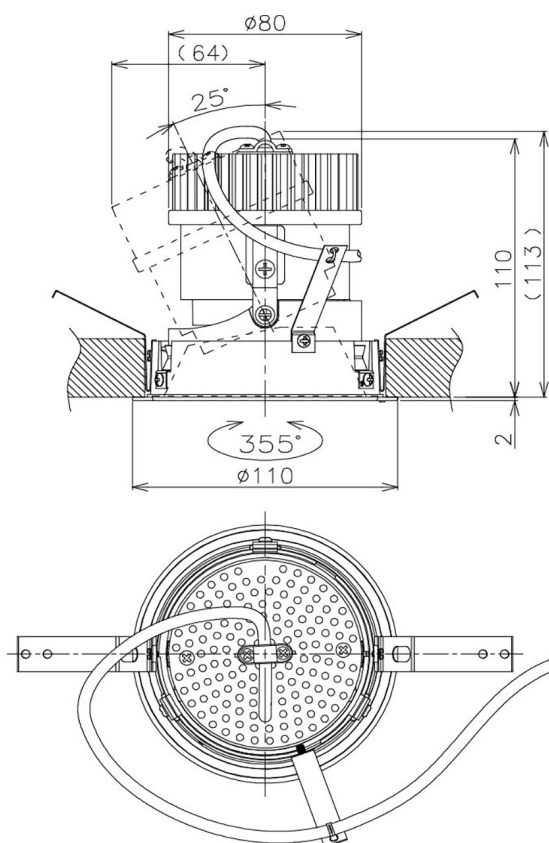

Item no. DD105-1435MB9040

Series Name: Φ 100 Lens type Adjustable downlight, Antiglare

Installation	Recessed mount
Type	Φ 100 Lens type Adjustable downlight, Antiglare
Fixture wattage	14W
Beam angle	36 deg
Color Temp.	4000K
CRI	Ra>90
Luminous	1305 lm
Body	Die-cast aluminum alloy
Body finish	N/A
Trim finish	Black
Reflector finish	Mirror
IP Rate	IP20
Light source	COB module
Input Voltage	AC220~240V
Dimming Type	Non-Dimmable
Certificate	CCC
Cut Hole	100mm

Height (Weight)	
31.8W	152 (0.9kg)
24.3W	152 (0.9kg)
21.0W	115 (0.8kg)
14.0W	115 (0.8kg)