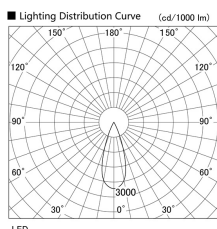

Item no. DD105-1435MB9040

Series Name: Φ 100 Lens type Adjustable downlight, Antiglare

Installation	Recessed mount
Type	Φ 100 Lens type Adjustable downlight, Antiglare
Fixture wattage	14W
Beam angle	36 deg
Color Temp.	4000K
CRI	Ra>90
Luminous	1305 lm
Body	Die-cast aluminum alloy
Body finish	N/A
Trim finish	Black
Reflector finish	Mirror
IP Rate	IP20
Light source	COB module
Input Voltage	AC220~240V
Dimming Type	Non-Dimmable
Certificate	CCC
Cut Hole	100mm

Height (Weight)	
31.8W	152 (0.9kg)
24.3W	152 (0.9kg)
21.0W	115 (0.8kg)
14.0W	115 (0.8kg)