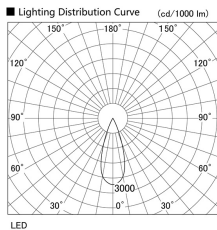

Item no. DD105-1435MB9040

Series Name: Φ 100 Lens type Adjustable downlight, Antiglare

Installation	Recessed mount
Type	
Fixture wattage	14W
Beam angle	36 deg
Color Temp.	4000K
CRI	Ra>90
Luminous	1305 lm
Body	Die-cast aluminum alloy
Body finish	N/A
Trim finish	Black
Reflector finish	Mirror
IP Rate	IP20
Light source	COB module
Input Voltage	AC220~240V
Dimming Type	Non-Dimmable
Certificate	CCC
Cut Hole	100mm

Height (Weight)	
31.8W	152 (0.9kg)
24.3W	152 (0.9kg)
21.0W	115 (0.8kg)
14.0W	115 (0.8kg)