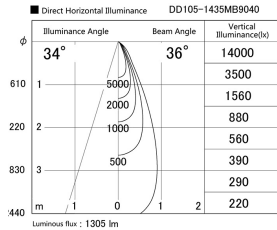

Item no. DD105-1435MB9040

Series Name: Φ 100 Lens type Adjustable downlight, Antiglare

Installation	Recessed mount
Type	
Fixture wattage	14W
Beam angle	36 deg
Color Temp.	4000K
CRI	Ra>90
Luminous	1305 lm
Body	Die-cast aluminum alloy
Body finish	N/A
Trim finish	Black
Reflector finish	Mirror
IP Rate	IP20
Light source	COB module
Input Voltage	AC220~240V
Dimming Type	Non-Dimmable
Certificate	CCC
Cut Hole	100mm

Height (Weight)	
31.8W	152 (0.9kg)
24.3W	152 (0.9kg)
21.0W	115 (0.8kg)
14.0W	115 (0.8kg)