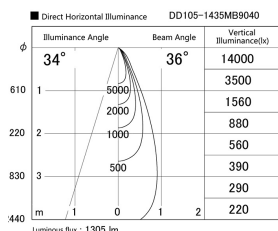

Item no. DD105-1435MB9040

Series Name: Φ 100 Lens type Adjustable downlight, Antiglare

Installation	Recessed mount
Type	Φ 100 Lens type Adjustable downlight, Antiglare
Fixture wattage	14W
Beam angle	36 deg
Color Temp.	4000K
CRI	Ra>90
Luminous	1305 lm
Body	Die-cast aluminum alloy
Body finish	N/A
Trim finish	Black
Reflector finish	Mirror
IP Rate	IP20
Light source	COB module
Input Voltage	AC220~240V
Dimming Type	Non-Dimmable
Certificate	CCC
Cut Hole	100mm

Height (Weight)	
31.8W	152 (0.9kg)
24.3W	152 (0.9kg)
21.0W	115 (0.8kg)
14.0W	115 (0.8kg)