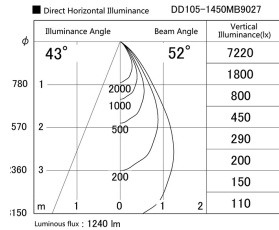

Item no. DD105-1450MB9027

Series Name: Φ 100 Lens type Adjustable downlight, Antiglare

| | |
|------------------|-------------------------|
| Installation | Recessed mount |
| Type | |
| Fixture wattage | 14W |
| Beam angle | 52 deg |
| Color Temp. | 2700K |
| CRI | Ra>90 |
| Luminous | 1240 lm |
| Body | Die-cast aluminum alloy |
| Body finish | N/A |
| Trim finish | Black |
| Reflector finish | Mirror |
| IP Rate | IP20 |
| Light source | COB module |
| Input Voltage | AC220~240V |
| Dimming Type | Non-Dimmable |
| Certificate | CCC |
| Cut Hole | 100mm |

| Height (Weight) | |
|-----------------|-------------|
| 31.8W | 152 (0.9kg) |
| 24.3W | 152 (0.9kg) |
| 21.0W | 115 (0.8kg) |
| 14.0W | 115 (0.8kg) |