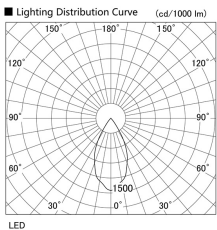

Item no. DD105-1450MB9027

Series Name: Φ 100 Lens type Adjustable downlight, Antiglare

| | |
|------------------|-------------------------|
| Installation | Recessed mount |
| Type | |
| Fixture wattage | 14W |
| Beam angle | 52 deg |
| Color Temp. | 2700K |
| CRI | Ra>90 |
| Luminous | 1240 lm |
| Body | Die-cast aluminum alloy |
| Body finish | N/A |
| Trim finish | Black |
| Reflector finish | Mirror |
| IP Rate | IP20 |
| Light source | COB module |
| Input Voltage | AC220~240V |
| Dimming Type | Non-Dimmable |
| Certificate | CCC |
| Cut Hole | 100mm |

| Height (Weight) | |
|-----------------|-------------|
| 31.8W | 152 (0.9kg) |
| 24.3W | 152 (0.9kg) |
| 21.0W | 115 (0.8kg) |
| 14.0W | 115 (0.8kg) |