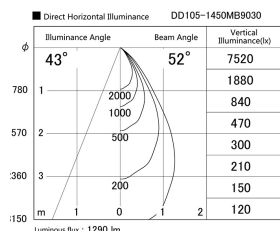

Item no. DD105-1450MB9030

Series Name:  $\Phi$ 100 Lens type Adjustable downlight, Antiglare

Installation	Recessed mount
Type	
Fixture wattage	14W
Beam angle	52 deg
Color Temp.	3000K
CRI	Ra>90
Luminous	1290 lm
Body	Die-cast aluminum alloy
Body finish	N/A
Trim finish	Black
Reflector finish	Mirror
IP Rate	IP20
Light source	COB module
Input Voltage	AC220~240V
Dimming Type	Non-Dimmable
Certificate	CCC
Cut Hole	100mm

Height (Weight)	
31.8W	152 (0.9kg)
24.3W	152 (0.9kg)
21.0W	115 (0.8kg)
14.0W	115 (0.8kg)