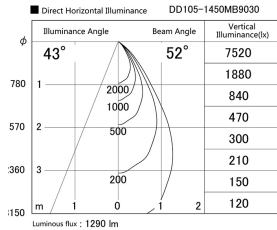

Item no. DD105-1450MB9030

Series Name:  $\Phi$ 100 Lens type Adjustable downlight, Antiglare

Installation	Recessed mount
Type	$\Phi$ 100 Lens type Adjustable downlight, Antiglare
Fixture wattage	14W
Beam angle	52 deg
Color Temp.	3000K
CRI	Ra>90
Luminous	1290 lm
Body	Die-cast aluminum alloy
Body finish	N/A
Trim finish	Black
Reflector finish	Mirror
IP Rate	IP20
Light source	COB module
Input Voltage	AC220~240V
Dimming Type	Non-Dimmable
Certificate	CCC
Cut Hole	100mm

Height (Weight)	
31.8W	152 (0.9kg)
24.3W	152 (0.9kg)
21.0W	115 (0.8kg)
14.0W	115 (0.8kg)