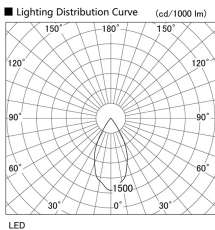

Item no. DD105-1450MB9030

Series Name:  $\Phi$ 100 Lens type Adjustable downlight, Antiglare

Installation	Recessed mount
Type	$\Phi$ 100 Lens type Adjustable downlight, Antiglare
Fixture wattage	14W
Beam angle	52 deg
Color Temp.	3000K
CRI	Ra>90
Luminous	1290 lm
Body	Die-cast aluminum alloy
Body finish	N/A
Trim finish	Black
Reflector finish	Mirror
IP Rate	IP20
Light source	COB module
Input Voltage	AC220~240V
Dimming Type	Non-Dimmable
Certificate	CCC
Cut Hole	100mm

Height (Weight)	
31.8W	152 (0.9kg)
24.3W	152 (0.9kg)
21.0W	115 (0.8kg)
14.0W	115 (0.8kg)