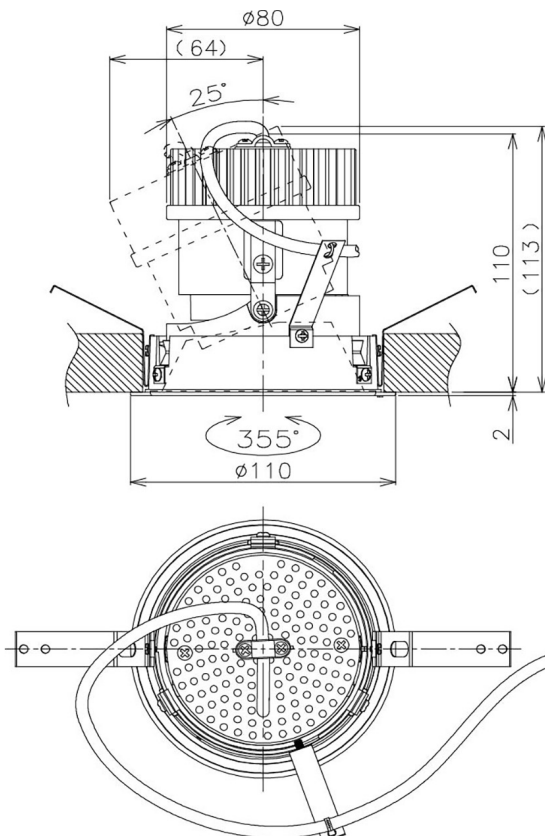

Item no. DD105-1450MB9030

Series Name:  $\Phi$ 100 Lens type Adjustable downlight, Antiglare

Installation	Recessed mount
Type	$\Phi$ 100 Lens type Adjustable downlight, Antiglare
Fixture wattage	14W
Beam angle	52 deg
Color Temp.	3000K
CRI	Ra>90
Luminous	1290 lm
Body	Die-cast aluminum alloy
Body finish	N/A
Trim finish	Black
Reflector finish	Mirror
IP Rate	IP20
Light source	COB module
Input Voltage	AC220~240V
Dimming Type	Non-Dimmable
Certificate	CCC
Cut Hole	100mm

Height (Weight)	
31.8W	152 (0.9kg)
24.3W	152 (0.9kg)
21.0W	115 (0.8kg)
14.0W	115 (0.8kg)