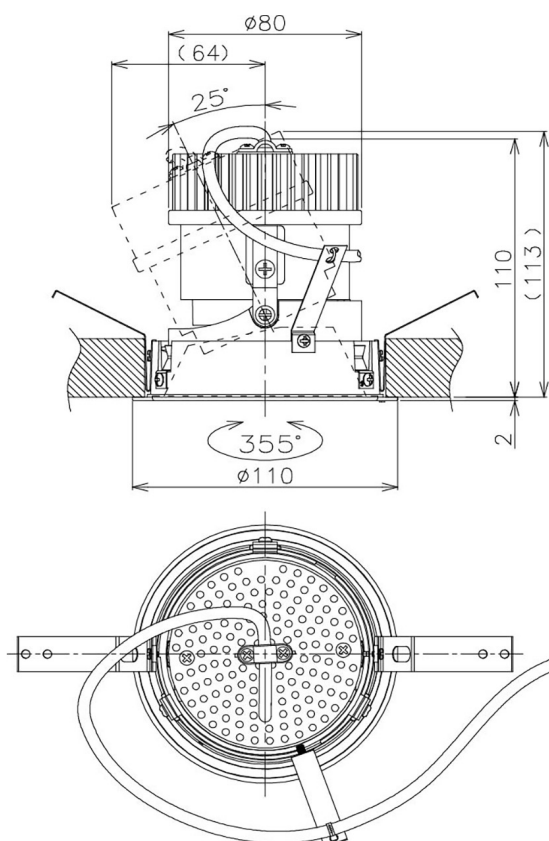

Item no. DD105-1450MB9030

Series Name:  $\Phi$ 100 Lens type Adjustable downlight, Antiglare

Installation	Recessed mount
Type	
Fixture wattage	14W
Beam angle	52 deg
Color Temp.	3000K
CRI	Ra>90
Luminous	1290 lm
Body	Die-cast aluminum alloy
Body finish	N/A
Trim finish	Black
Reflector finish	Mirror
IP Rate	IP20
Light source	COB module
Input Voltage	AC220~240V
Dimming Type	Non-Dimmable
Certificate	CCC
Cut Hole	100mm

Height (Weight)	
31.8W	152 (0.9kg)
24.3W	152 (0.9kg)
21.0W	115 (0.8kg)
14.0W	115 (0.8kg)