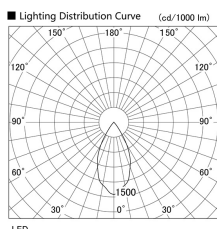

Item no. DD105-1450MB9030

Series Name:  $\Phi$ 100 Lens type Adjustable downlight, Antiglare

Installation	Recessed mount
Type	
Fixture wattage	14W
Beam angle	52 deg
Color Temp.	3000K
CRI	Ra>90
Luminous	1290 lm
Body	Die-cast aluminum alloy
Body finish	N/A
Trim finish	Black
Reflector finish	Mirror
IP Rate	IP20
Light source	COB module
Input Voltage	AC220~240V
Dimming Type	Non-Dimmable
Certificate	CCC
Cut Hole	100mm

Height (Weight)	
31.8W	152 (0.9kg)
24.3W	152 (0.9kg)
21.0W	115 (0.8kg)
14.0W	115 (0.8kg)