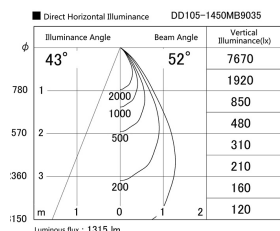

Item no. DD105-1450MB9035

Series Name:  $\Phi$ 100 Lens type Adjustable downlight, Antiglare

Installation	Recessed mount
Type	
Fixture wattage	14W
Beam angle	52 deg
Color Temp.	3500K
CRI	Ra>90
Luminous	1315 lm
Body	Die-cast aluminum alloy
Body finish	N/A
Trim finish	Black
Reflector finish	Mirror
IP Rate	IP20
Light source	COB module
Input Voltage	AC220~240V
Dimming Type	Non-Dimmable
Certificate	CCC
Cut Hole	100mm

Height (Weight)	
31.8W	152 (0.9kg)
24.3W	152 (0.9kg)
21.0W	115 (0.8kg)
14.0W	115 (0.8kg)