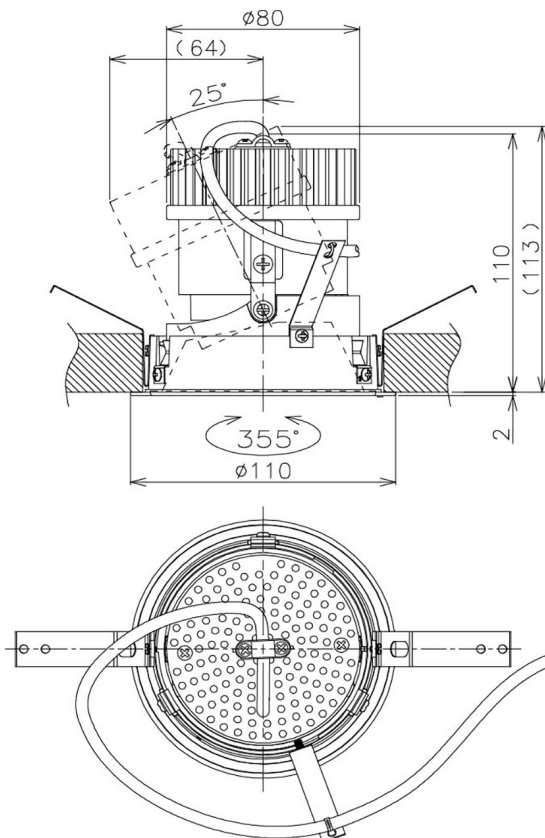

Item no. DD105-1450MB9035

Series Name:  $\Phi$ 100 Lens type Adjustable downlight, Antiglare

Installation	Recessed mount
Type	$\Phi$ 100 Lens type Adjustable downlight, Antiglare
Fixture wattage	14W
Beam angle	52 deg
Color Temp.	3500K
CRI	Ra>90
Luminous	1315 lm
Body	Die-cast aluminum alloy
Body finish	N/A
Trim finish	Black
Reflector finish	Mirror
IP Rate	IP20
Light source	COB module
Input Voltage	AC220~240V
Dimming Type	Non-Dimmable
Certificate	CCC
Cut Hole	100mm

Height (Weight)	
31.8W	152 (0.9kg)
24.3W	152 (0.9kg)
21.0W	115 (0.8kg)
14.0W	115 (0.8kg)