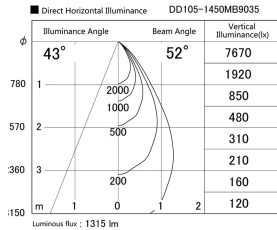

Item no. DD105-1450MB9035

Series Name:  $\Phi$ 100 Lens type Adjustable downlight, Antiglare

Installation	Recessed mount
Type	$\Phi$ 100 Lens type Adjustable downlight, Antiglare
Fixture wattage	14W
Beam angle	52 deg
Color Temp.	3500K
CRI	Ra>90
Luminous	1315 lm
Body	Die-cast aluminum alloy
Body finish	N/A
Trim finish	Black
Reflector finish	Mirror
IP Rate	IP20
Light source	COB module
Input Voltage	AC220~240V
Dimming Type	Non-Dimmable
Certificate	CCC
Cut Hole	100mm

Height (Weight)	
31.8W	152 (0.9kg)
24.3W	152 (0.9kg)
21.0W	115 (0.8kg)
14.0W	115 (0.8kg)