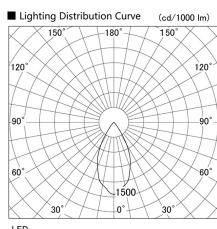

Item no. DD105-1450MB9035

Series Name:  $\Phi$ 100 Lens type Adjustable downlight, Antiglare

Installation	Recessed mount
Type	
Fixture wattage	14W
Beam angle	52 deg
Color Temp.	3500K
CRI	Ra>90
Luminous	1315 lm
Body	Die-cast aluminum alloy
Body finish	N/A
Trim finish	Black
Reflector finish	Mirror
IP Rate	IP20
Light source	COB module
Input Voltage	AC220~240V
Dimming Type	Non-Dimmable
Certificate	CCC
Cut Hole	100mm

Height (Weight)	
31.8W	152 (0.9kg)
24.3W	152 (0.9kg)
21.0W	115 (0.8kg)
14.0W	115 (0.8kg)