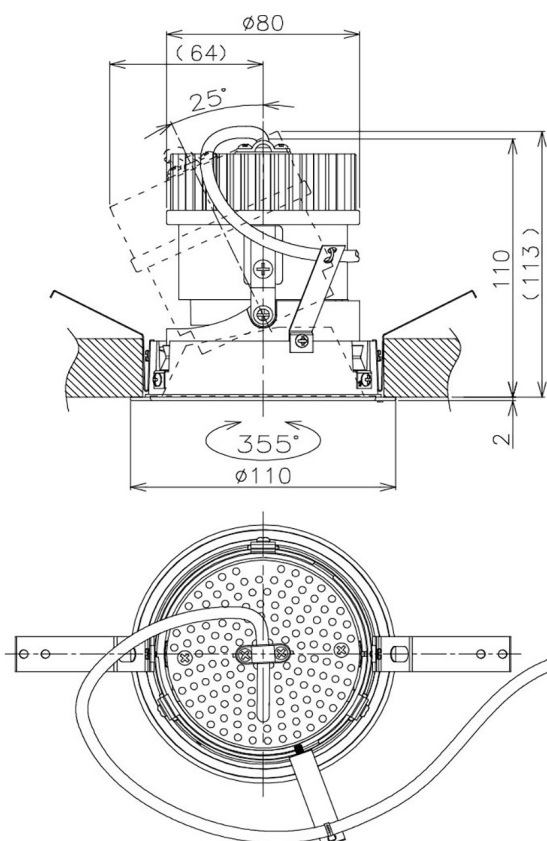

Item no. DD105-1450MB9035

Series Name:  $\Phi$ 100 Lens type Adjustable downlight, Antiglare

Installation	Recessed mount
Type	
Fixture wattage	14W
Beam angle	52 deg
Color Temp.	3500K
CRI	Ra>90
Luminous	1315 lm
Body	Die-cast aluminum alloy
Body finish	N/A
Trim finish	Black
Reflector finish	Mirror
IP Rate	IP20
Light source	COB module
Input Voltage	AC220~240V
Dimming Type	Non-Dimmable
Certificate	CCC
Cut Hole	100mm

Height (Weight)	
31.8W	152 (0.9kg)
24.3W	152 (0.9kg)
21.0W	115 (0.8kg)
14.0W	115 (0.8kg)