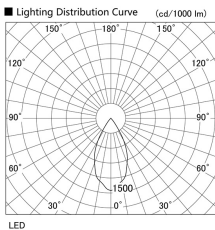

Item no. DD105-1450MB9035

Series Name:  $\Phi$ 100 Lens type Adjustable downlight, Antiglare

Installation	Recessed mount
Type	$\Phi$ 100 Lens type Adjustable downlight, Antiglare
Fixture wattage	14W
Beam angle	52 deg
Color Temp.	3500K
CRI	Ra>90
Luminous	1315 lm
Body	Die-cast aluminum alloy
Body finish	N/A
Trim finish	Black
Reflector finish	Mirror
IP Rate	IP20
Light source	COB module
Input Voltage	AC220~240V
Dimming Type	Non-Dimmable
Certificate	CCC
Cut Hole	100mm

Height (Weight)	
31.8W	152 (0.9kg)
24.3W	152 (0.9kg)
21.0W	115 (0.8kg)
14.0W	115 (0.8kg)