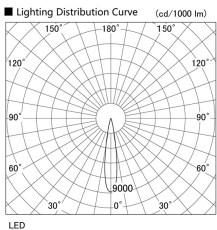

Item no. DD105-2115MB9027

Series Name: Φ 100 Lens type Adjustable downlight, Antiglare

Installation	Recessed mount
Type	Φ 100 Lens type Adjustable downlight, Antiglare
Fixture wattage	21W
Beam angle	17 deg
Color Temp.	2700K
CRI	Ra>90
Luminous	1655 lm
Body	Die-cast aluminum alloy
Body finish	N/A
Trim finish	Black
Reflector finish	Mirror
IP Rate	IP20
Light source	COB module
Input Voltage	AC220~240V
Dimming Type	Non-Dimmable
Certificate	CCC
Cut Hole	100mm

Height (Weight)	
31.8W	152 (0.9kg)
24.3W	152 (0.9kg)
21.0W	115 (0.8kg)
14.0W	115 (0.8kg)