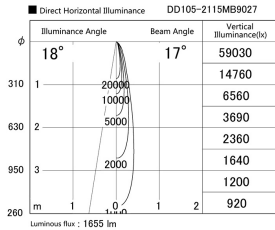

Item no. DD105-2115MB9027

Series Name: Φ 100 Lens type Adjustable downlight, Antiglare

Installation	Recessed mount
Type	Φ 100 Lens type Adjustable downlight, Antiglare
Fixture wattage	21W
Beam angle	17 deg
Color Temp.	2700K
CRI	Ra>90
Luminous	1655 lm
Body	Die-cast aluminum alloy
Body finish	N/A
Trim finish	Black
Reflector finish	Mirror
IP Rate	IP20
Light source	COB module
Input Voltage	AC220~240V
Dimming Type	Non-Dimmable
Certificate	CCC
Cut Hole	100mm

Height (Weight)	
31.8W	152 (0.9kg)
24.3W	152 (0.9kg)
21.0W	115 (0.8kg)
14.0W	115 (0.8kg)