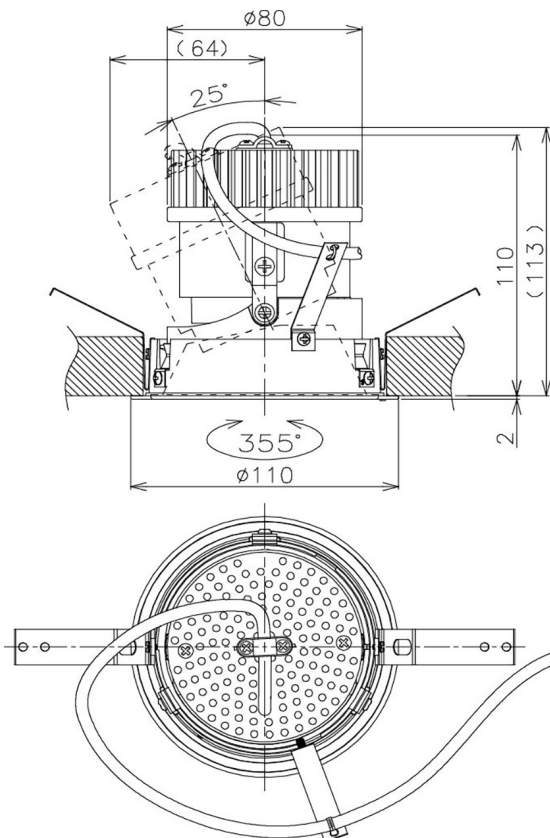

Item no. DD105-2115MB9027

Series Name: Φ 100 Lens type Adjustable downlight, Antiglare

Installation	Recessed mount
Type	Φ 100 Lens type Adjustable downlight, Antiglare
Fixture wattage	21W
Beam angle	17 deg
Color Temp.	2700K
CRI	Ra>90
Luminous	1655 lm
Body	Die-cast aluminum alloy
Body finish	N/A
Trim finish	Black
Reflector finish	Mirror
IP Rate	IP20
Light source	COB module
Input Voltage	AC220~240V
Dimming Type	Non-Dimmable
Certificate	CCC
Cut Hole	100mm

Height (Weight)	
31.8W	152 (0.9kg)
24.3W	152 (0.9kg)
21.0W	115 (0.8kg)
14.0W	115 (0.8kg)