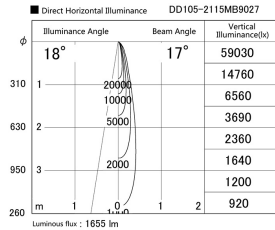

Item no. DD105-2115MB9027

Series Name:  $\Phi$ 100 Lens type Adjustable downlight, Antiglare

Installation	Recessed mount
Type	
Fixture wattage	21W
Beam angle	17 deg
Color Temp.	2700K
CRI	Ra>90
Luminous	1655 lm
Body	Die-cast aluminum alloy
Body finish	N/A
Trim finish	Black
Reflector finish	Mirror
IP Rate	IP20
Light source	COB module
Input Voltage	AC220~240V
Dimming Type	Non-Dimmable
Certificate	CCC
Cut Hole	100mm

Height (Weight)	
31.8W	152 (0.9kg)
24.3W	152 (0.9kg)
21.0W	115 (0.8kg)
14.0W	115 (0.8kg)