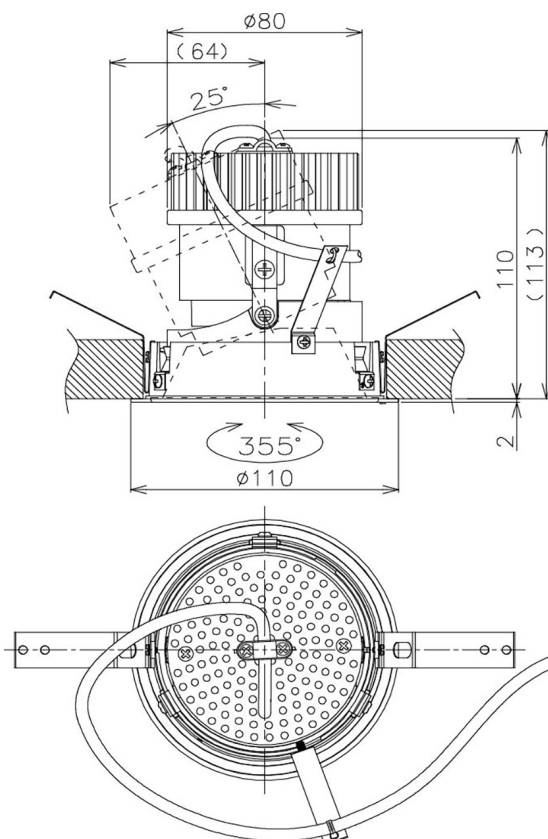

Item no. DD105-2115MB9027

Series Name:  $\Phi$ 100 Lens type Adjustable downlight, Antiglare

Installation	Recessed mount
Type	
Fixture wattage	21W
Beam angle	17 deg
Color Temp.	2700K
CRI	Ra>90
Luminous	1655 lm
Body	Die-cast aluminum alloy
Body finish	N/A
Trim finish	Black
Reflector finish	Mirror
IP Rate	IP20
Light source	COB module
Input Voltage	AC220~240V
Dimming Type	Non-Dimmable
Certificate	CCC
Cut Hole	100mm

Height (Weight)	
31.8W	152 (0.9kg)
24.3W	152 (0.9kg)
21.0W	115 (0.8kg)
14.0W	115 (0.8kg)