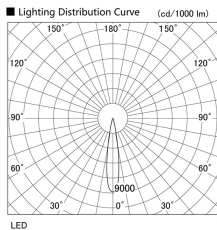

Item no. DD105-2115MB9027

Series Name:  $\Phi$ 100 Lens type Adjustable downlight, Antiglare

Installation	Recessed mount
Type	
Fixture wattage	21W
Beam angle	17 deg
Color Temp.	2700K
CRI	Ra>90
Luminous	1655 lm
Body	Die-cast aluminum alloy
Body finish	N/A
Trim finish	Black
Reflector finish	Mirror
IP Rate	IP20
Light source	COB module
Input Voltage	AC220~240V
Dimming Type	Non-Dimmable
Certificate	CCC
Cut Hole	100mm

Height (Weight)	
31.8W	152 (0.9kg)
24.3W	152 (0.9kg)
21.0W	115 (0.8kg)
14.0W	115 (0.8kg)