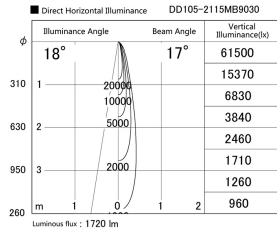

Item no. DD105-2115MB9030

Series Name:  $\Phi$ 100 Lens type Adjustable downlight, Antiglare

Installation	Recessed mount
Type	$\Phi$ 100 Lens type Adjustable downlight, Antiglare
Fixture wattage	21W
Beam angle	17 deg
Color Temp.	3000K
CRI	Ra>90
Luminous	1720 lm
Body	Die-cast aluminum alloy
Body finish	N/A
Trim finish	Black
Reflector finish	Mirror
IP Rate	IP20
Light source	COB module
Input Voltage	AC220~240V
Dimming Type	Non-Dimmable
Certificate	CCC
Cut Hole	100mm

Height (Weight)	
31.8W	152 (0.9kg)
24.3W	152 (0.9kg)
21.0W	115 (0.8kg)
14.0W	115 (0.8kg)