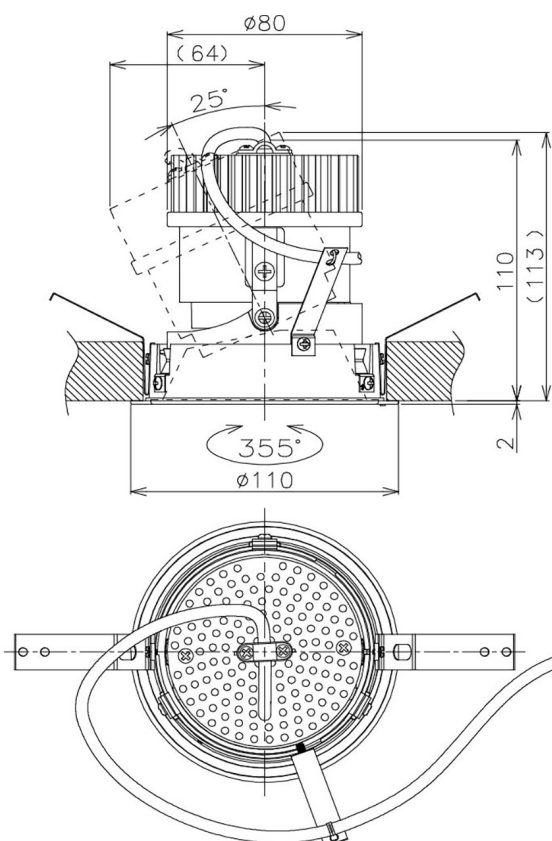

Item no. DD105-2115MB9030

Series Name: Φ 100 Lens type Adjustable downlight, Antiglare

Installation	Recessed mount
Type	
Fixture wattage	21W
Beam angle	17 deg
Color Temp.	3000K
CRI	Ra>90
Luminous	1720 lm
Body	Die-cast aluminum alloy
Body finish	N/A
Trim finish	Black
Reflector finish	Mirror
IP Rate	IP20
Light source	COB module
Input Voltage	AC220~240V
Dimming Type	Non-Dimmable
Certificate	CCC
Cut Hole	100mm

Height (Weight)	
31.8W	152 (0.9kg)
24.3W	152 (0.9kg)
21.0W	115 (0.8kg)
14.0W	115 (0.8kg)