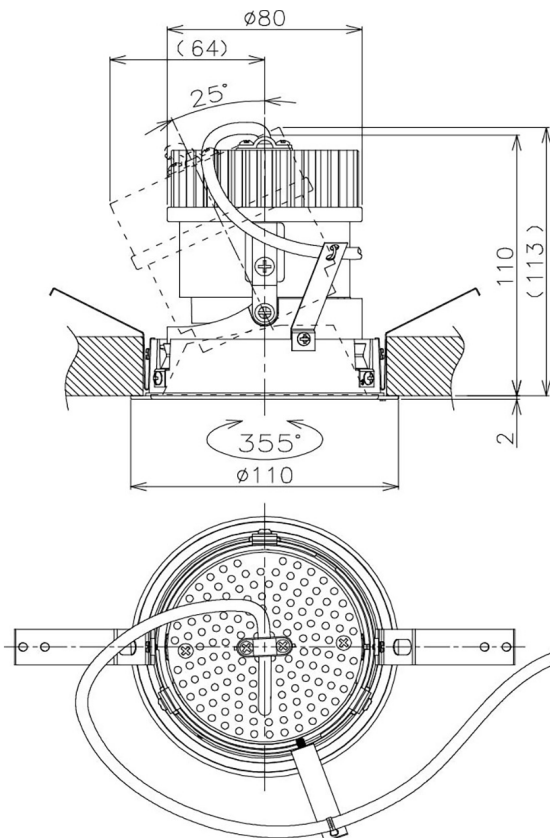

Item no. DD105-2115MB9030

Series Name:  $\Phi$ 100 Lens type Adjustable downlight, Antiglare

Installation	Recessed mount
Type	$\Phi$ 100 Lens type Adjustable downlight, Antiglare
Fixture wattage	21W
Beam angle	17 deg
Color Temp.	3000K
CRI	Ra>90
Luminous	1720 lm
Body	Die-cast aluminum alloy
Body finish	N/A
Trim finish	Black
Reflector finish	Mirror
IP Rate	IP20
Light source	COB module
Input Voltage	AC220~240V
Dimming Type	Non-Dimmable
Certificate	CCC
Cut Hole	100mm

Height (Weight)	
31.8W	152 (0.9kg)
24.3W	152 (0.9kg)
21.0W	115 (0.8kg)
14.0W	115 (0.8kg)