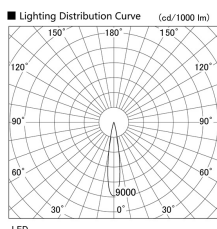

Item no. DD105-2115MB9030

Series Name: Φ 100 Lens type Adjustable downlight, Antiglare

Installation	Recessed mount
Type	
Fixture wattage	21W
Beam angle	17 deg
Color Temp.	3000K
CRI	Ra>90
Luminous	1720 lm
Body	Die-cast aluminum alloy
Body finish	N/A
Trim finish	Black
Reflector finish	Mirror
IP Rate	IP20
Light source	COB module
Input Voltage	AC220~240V
Dimming Type	Non-Dimmable
Certificate	CCC
Cut Hole	100mm

Height (Weight)	
31.8W	152 (0.9kg)
24.3W	152 (0.9kg)
21.0W	115 (0.8kg)
14.0W	115 (0.8kg)