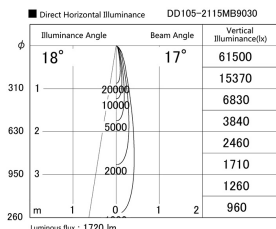

Item no. DD105-2115MB9030

Series Name: Φ 100 Lens type Adjustable downlight, Antiglare

Installation	Recessed mount
Type	
Fixture wattage	21W
Beam angle	17 deg
Color Temp.	3000K
CRI	Ra>90
Luminous	1720 lm
Body	Die-cast aluminum alloy
Body finish	N/A
Trim finish	Black
Reflector finish	Mirror
IP Rate	IP20
Light source	COB module
Input Voltage	AC220~240V
Dimming Type	Non-Dimmable
Certificate	CCC
Cut Hole	100mm

Height (Weight)	
31.8W	152 (0.9kg)
24.3W	152 (0.9kg)
21.0W	115 (0.8kg)
14.0W	115 (0.8kg)