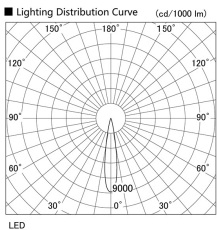

Item no. DD105-2115MB9030

Series Name:  $\Phi$ 100 Lens type Adjustable downlight, Antiglare

Installation	Recessed mount
Type	$\Phi$ 100 Lens type Adjustable downlight, Antiglare
Fixture wattage	21W
Beam angle	17 deg
Color Temp.	3000K
CRI	Ra>90
Luminous	1720 lm
Body	Die-cast aluminum alloy
Body finish	N/A
Trim finish	Black
Reflector finish	Mirror
IP Rate	IP20
Light source	COB module
Input Voltage	AC220~240V
Dimming Type	Non-Dimmable
Certificate	CCC
Cut Hole	100mm

Height (Weight)	
31.8W	152 (0.9kg)
24.3W	152 (0.9kg)
21.0W	115 (0.8kg)
14.0W	115 (0.8kg)