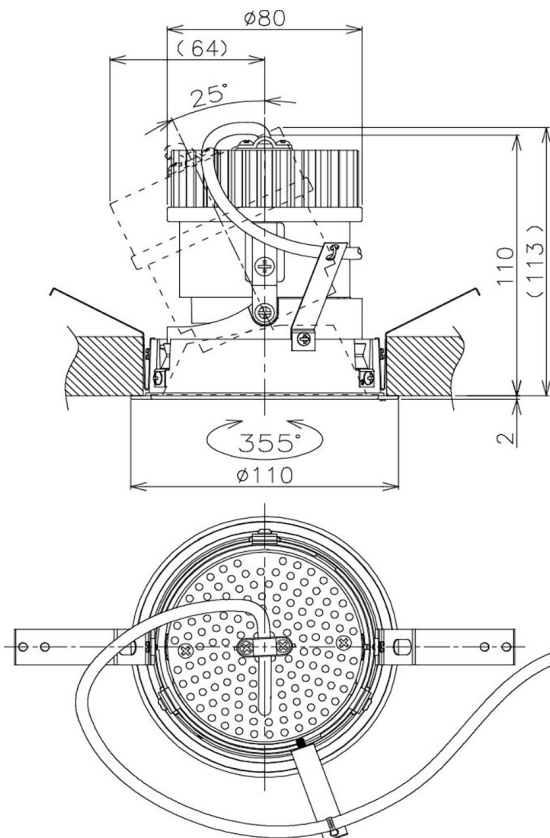

Item no. DD105-2115MB9035

Series Name:  $\Phi$ 100 Lens type Adjustable downlight, Antiglare

Installation	Recessed mount
Type	
Fixture wattage	21W
Beam angle	17 deg
Color Temp.	3500K
CRI	Ra>90
Luminous	1755 lm
Body	Die-cast aluminum alloy
Body finish	N/A
Trim finish	Black
Reflector finish	Mirror
IP Rate	IP20
Light source	COB module
Input Voltage	AC220~240V
Dimming Type	Non-Dimmable
Certificate	CCC
Cut Hole	100mm

Height (Weight)	
31.8W	152 (0.9kg)
24.3W	152 (0.9kg)
21.0W	115 (0.8kg)
14.0W	115 (0.8kg)