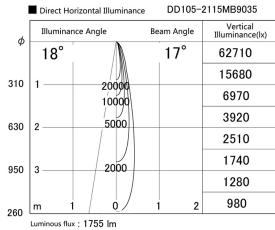

Item no. DD105-2115MB9035

Series Name:  $\Phi$ 100 Lens type Adjustable downlight, Antiglare

Installation	Recessed mount
Type	
Fixture wattage	21W
Beam angle	17 deg
Color Temp.	3500K
CRI	Ra>90
Luminous	1755 lm
Body	Die-cast aluminum alloy
Body finish	N/A
Trim finish	Black
Reflector finish	Mirror
IP Rate	IP20
Light source	COB module
Input Voltage	AC220~240V
Dimming Type	Non-Dimmable
Certificate	CCC
Cut Hole	100mm

Height (Weight)	
31.8W	152 (0.9kg)
24.3W	152 (0.9kg)
21.0W	115 (0.8kg)
14.0W	115 (0.8kg)