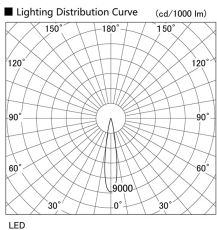

Item no. DD105-2115MB9035

Series Name:  $\Phi$ 100 Lens type Adjustable downlight, Antiglare

Installation	Recessed mount
Type	
Fixture wattage	21W
Beam angle	17 deg
Color Temp.	3500K
CRI	Ra>90
Luminous	1755 lm
Body	Die-cast aluminum alloy
Body finish	N/A
Trim finish	Black
Reflector finish	Mirror
IP Rate	IP20
Light source	COB module
Input Voltage	AC220~240V
Dimming Type	Non-Dimmable
Certificate	CCC
Cut Hole	100mm

Height (Weight)	
31.8W	152 (0.9kg)
24.3W	152 (0.9kg)
21.0W	115 (0.8kg)
14.0W	115 (0.8kg)