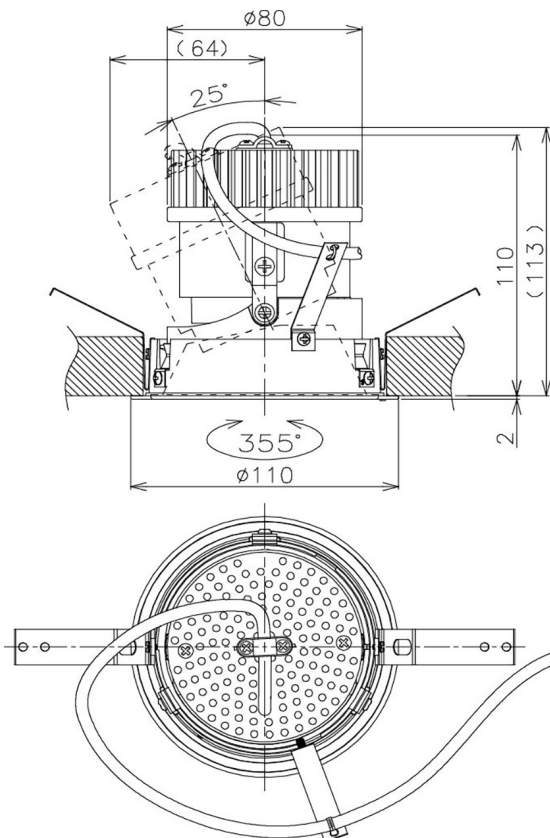

Item no. DD105-2115MB9040

Series Name: Φ 100 Lens type Adjustable downlight, Antiglare

Installation	Recessed mount
Type	Φ 100 Lens type Adjustable downlight, Antiglare
Fixture wattage	21W
Beam angle	17 deg
Color Temp.	4000K
CRI	Ra>90
Luminous	1775 lm
Body	Die-cast aluminum alloy
Body finish	N/A
Trim finish	Black
Reflector finish	Mirror
IP Rate	IP20
Light source	COB module
Input Voltage	AC220~240V
Dimming Type	Non-Dimmable
Certificate	CCC
Cut Hole	100mm

Height (Weight)	
31.8W	152 (0.9kg)
24.3W	152 (0.9kg)
21.0W	115 (0.8kg)
14.0W	115 (0.8kg)