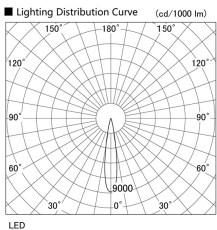

Item no. DD105-2115MB9040

Series Name: Φ 100 Lens type Adjustable downlight, Antiglare

Installation	Recessed mount
Type	Φ 100 Lens type Adjustable downlight, Antiglare
Fixture wattage	21W
Beam angle	17 deg
Color Temp.	4000K
CRI	Ra>90
Luminous	1775 lm
Body	Die-cast aluminum alloy
Body finish	N/A
Trim finish	Black
Reflector finish	Mirror
IP Rate	IP20
Light source	COB module
Input Voltage	AC220~240V
Dimming Type	Non-Dimmable
Certificate	CCC
Cut Hole	100mm

Height (Weight)	
31.8W	152 (0.9kg)
24.3W	152 (0.9kg)
21.0W	115 (0.8kg)
14.0W	115 (0.8kg)