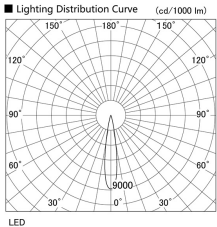

Item no. DD105-2115MB9040

Series Name: Φ 100 Lens type Adjustable downlight, Antiglare

| | |
|------------------|-------------------------|
| Installation | Recessed mount |
| Type | |
| Fixture wattage | 21W |
| Beam angle | 17 deg |
| Color Temp. | 4000K |
| CRI | Ra>90 |
| Luminous | 1775 lm |
| Body | Die-cast aluminum alloy |
| Body finish | N/A |
| Trim finish | Black |
| Reflector finish | Mirror |
| IP Rate | IP20 |
| Light source | COB module |
| Input Voltage | AC220~240V |
| Dimming Type | Non-Dimmable |
| Certificate | CCC |
| Cut Hole | 100mm |

| Height (Weight) | |
|-----------------|-------------|
| 31.8W | 152 (0.9kg) |
| 24.3W | 152 (0.9kg) |
| 21.0W | 115 (0.8kg) |
| 14.0W | 115 (0.8kg) |