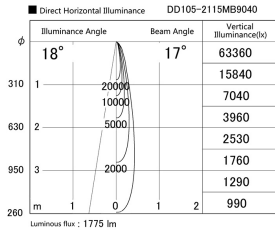

Item no. DD105-2115MB9040

Series Name: Φ 100 Lens type Adjustable downlight, Antiglare

Installation	Recessed mount
Type	Φ 100 Lens type Adjustable downlight, Antiglare
Fixture wattage	21W
Beam angle	17 deg
Color Temp.	4000K
CRI	Ra>90
Luminous	1775 lm
Body	Die-cast aluminum alloy
Body finish	N/A
Trim finish	Black
Reflector finish	Mirror
IP Rate	IP20
Light source	COB module
Input Voltage	AC220~240V
Dimming Type	Non-Dimmable
Certificate	CCC
Cut Hole	100mm

Height (Weight)	
31.8W	152 (0.9kg)
24.3W	152 (0.9kg)
21.0W	115 (0.8kg)
14.0W	115 (0.8kg)