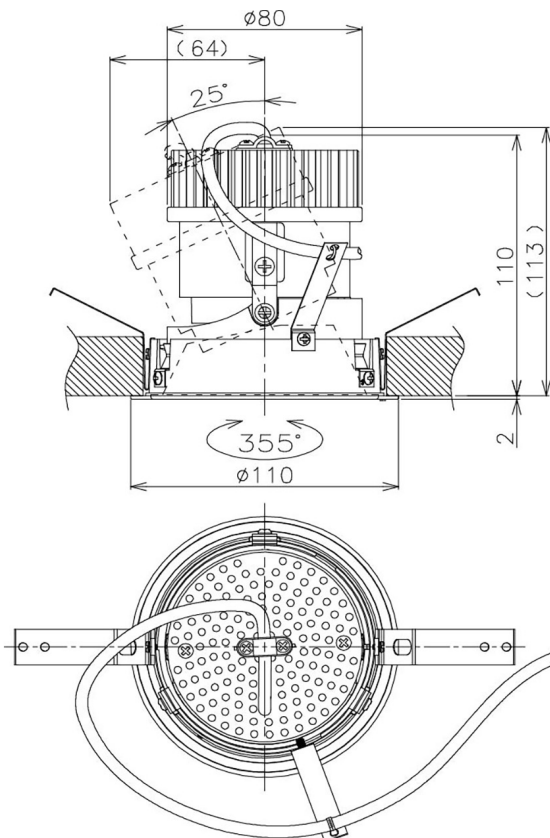

Item no. DD105-2115MB9040

Series Name: Φ 100 Lens type Adjustable downlight, Antiglare

| | |
|------------------|-------------------------|
| Installation | Recessed mount |
| Type | |
| Fixture wattage | 21W |
| Beam angle | 17 deg |
| Color Temp. | 4000K |
| CRI | Ra>90 |
| Luminous | 1775 lm |
| Body | Die-cast aluminum alloy |
| Body finish | N/A |
| Trim finish | Black |
| Reflector finish | Mirror |
| IP Rate | IP20 |
| Light source | COB module |
| Input Voltage | AC220~240V |
| Dimming Type | Non-Dimmable |
| Certificate | CCC |
| Cut Hole | 100mm |

| Height (Weight) | |
|-----------------|-------------|
| 31.8W | 152 (0.9kg) |
| 24.3W | 152 (0.9kg) |
| 21.0W | 115 (0.8kg) |
| 14.0W | 115 (0.8kg) |