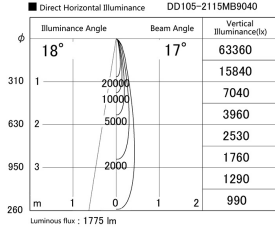

Item no. DD105-2115MB9040

Series Name: Φ 100 Lens type Adjustable downlight, Antiglare

| | |
|------------------|-------------------------|
| Installation | Recessed mount |
| Type | |
| Fixture wattage | 21W |
| Beam angle | 17 deg |
| Color Temp. | 4000K |
| CRI | Ra>90 |
| Luminous | 1775 lm |
| Body | Die-cast aluminum alloy |
| Body finish | N/A |
| Trim finish | Black |
| Reflector finish | Mirror |
| IP Rate | IP20 |
| Light source | COB module |
| Input Voltage | AC220~240V |
| Dimming Type | Non-Dimmable |
| Certificate | CCC |
| Cut Hole | 100mm |

| Height (Weight) | |
|-----------------|-------------|
| 31.8W | 152 (0.9kg) |
| 24.3W | 152 (0.9kg) |
| 21.0W | 115 (0.8kg) |
| 14.0W | 115 (0.8kg) |