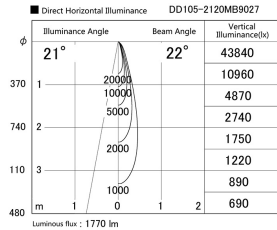

Item no. DD105-2120MB9027

Series Name: Φ 100 Lens type Adjustable downlight, Antiglare

Installation	Recessed mount
Type	
Fixture wattage	21W
Beam angle	22 deg
Color Temp.	2700K
CRI	Ra>90
Luminous	1770 lm
Body	Die-cast aluminum alloy
Body finish	N/A
Trim finish	Black
Reflector finish	Mirror
IP Rate	IP20
Light source	COB module
Input Voltage	AC220~240V
Dimming Type	Non-Dimmable
Certificate	CCC
Cut Hole	100mm

Height (Weight)	
31.8W	152 (0.9kg)
24.3W	152 (0.9kg)
21.0W	115 (0.8kg)
14.0W	115 (0.8kg)