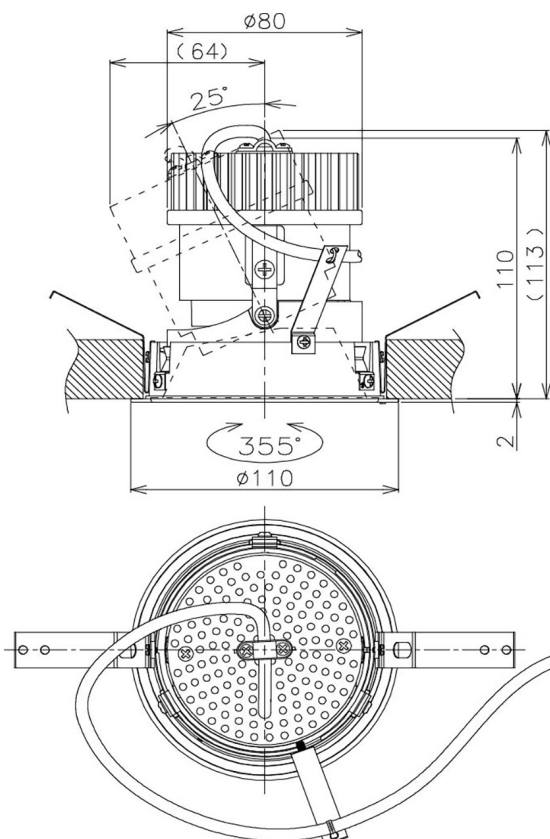

Item no. DD105-2120MB9027

Series Name: Φ 100 Lens type Adjustable downlight, Antiglare

Installation	Recessed mount
Type	
Fixture wattage	21W
Beam angle	22 deg
Color Temp.	2700K
CRI	Ra>90
Luminous	1770 lm
Body	Die-cast aluminum alloy
Body finish	N/A
Trim finish	Black
Reflector finish	Mirror
IP Rate	IP20
Light source	COB module
Input Voltage	AC220~240V
Dimming Type	Non-Dimmable
Certificate	CCC
Cut Hole	100mm

Height (Weight)	
31.8W	152 (0.9kg)
24.3W	152 (0.9kg)
21.0W	115 (0.8kg)
14.0W	115 (0.8kg)