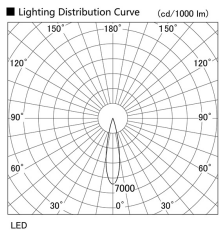

Item no. DD105-2120MB9027

Series Name: Φ 100 Lens type Adjustable downlight, Antiglare

Installation	Recessed mount
Type	
Fixture wattage	21W
Beam angle	22 deg
Color Temp.	2700K
CRI	Ra>90
Luminous	1770 lm
Body	Die-cast aluminum alloy
Body finish	N/A
Trim finish	Black
Reflector finish	Mirror
IP Rate	IP20
Light source	COB module
Input Voltage	AC220~240V
Dimming Type	Non-Dimmable
Certificate	CCC
Cut Hole	100mm

Height (Weight)	
31.8W	152 (0.9kg)
24.3W	152 (0.9kg)
21.0W	115 (0.8kg)
14.0W	115 (0.8kg)