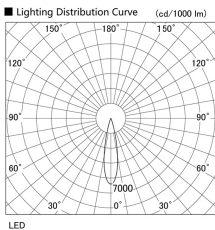

Item no. DD105-2120MB9030

Series Name: Φ 100 Lens type Adjustable downlight, Antiglare

Installation	Recessed mount
Type	Φ 100 Lens type Adjustable downlight, Antiglare
Fixture wattage	21W
Beam angle	22 deg
Color Temp.	3000K
CRI	Ra>90
Luminous	1845 lm
Body	Die-cast aluminum alloy
Body finish	N/A
Trim finish	Black
Reflector finish	Mirror
IP Rate	IP20
Light source	COB module
Input Voltage	AC220~240V
Dimming Type	Non-Dimmable
Certificate	CCC
Cut Hole	100mm

Height (Weight)	
31.8W	152 (0.9kg)
24.3W	152 (0.9kg)
21.0W	115 (0.8kg)
14.0W	115 (0.8kg)