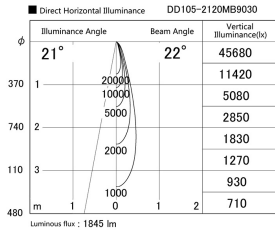

Item no. DD105-2120MB9030

Series Name: Φ 100 Lens type Adjustable downlight, Antiglare

Installation	Recessed mount
Type	Φ 100 Lens type Adjustable downlight, Antiglare
Fixture wattage	21W
Beam angle	22 deg
Color Temp.	3000K
CRI	Ra>90
Luminous	1845 lm
Body	Die-cast aluminum alloy
Body finish	N/A
Trim finish	Black
Reflector finish	Mirror
IP Rate	IP20
Light source	COB module
Input Voltage	AC220~240V
Dimming Type	Non-Dimmable
Certificate	CCC
Cut Hole	100mm

Height (Weight)	
31.8W	152 (0.9kg)
24.3W	152 (0.9kg)
21.0W	115 (0.8kg)
14.0W	115 (0.8kg)