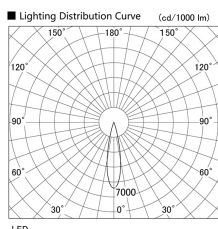

Item no. DD105-2120MB9030

Series Name:  $\Phi$ 100 Lens type Adjustable downlight, Antiglare

Installation	Recessed mount
Type	
Fixture wattage	21W
Beam angle	22 deg
Color Temp.	3000K
CRI	Ra>90
Luminous	1845 lm
Body	Die-cast aluminum alloy
Body finish	N/A
Trim finish	Black
Reflector finish	Mirror
IP Rate	IP20
Light source	COB module
Input Voltage	AC220~240V
Dimming Type	Non-Dimmable
Certificate	CCC
Cut Hole	100mm

Height (Weight)	
31.8W	152 (0.9kg)
24.3W	152 (0.9kg)
21.0W	115 (0.8kg)
14.0W	115 (0.8kg)