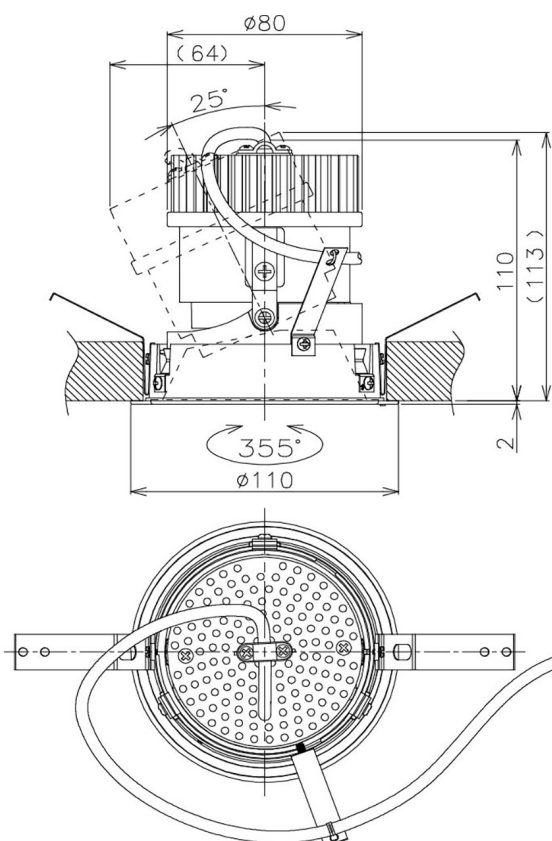

Item no. DD105-2120MB9030

Series Name:  $\Phi$ 100 Lens type Adjustable downlight, Antiglare

Installation	Recessed mount
Type	
Fixture wattage	21W
Beam angle	22 deg
Color Temp.	3000K
CRI	Ra>90
Luminous	1845 lm
Body	Die-cast aluminum alloy
Body finish	N/A
Trim finish	Black
Reflector finish	Mirror
IP Rate	IP20
Light source	COB module
Input Voltage	AC220~240V
Dimming Type	Non-Dimmable
Certificate	CCC
Cut Hole	100mm

Height (Weight)	
31.8W	152 (0.9kg)
24.3W	152 (0.9kg)
21.0W	115 (0.8kg)
14.0W	115 (0.8kg)