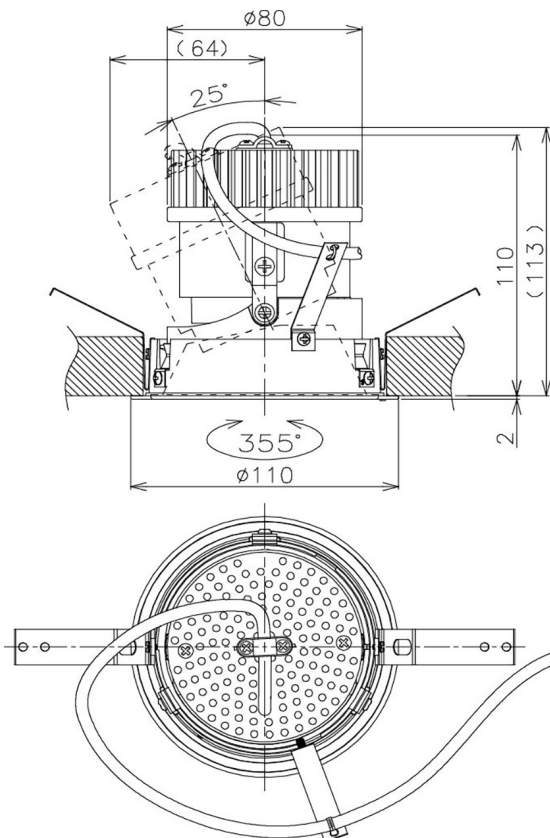

Item no. DD105-2120MB9030

Series Name: Φ 100 Lens type Adjustable downlight, Antiglare

Installation	Recessed mount
Type	Φ 100 Lens type Adjustable downlight, Antiglare
Fixture wattage	21W
Beam angle	22 deg
Color Temp.	3000K
CRI	Ra>90
Luminous	1845 lm
Body	Die-cast aluminum alloy
Body finish	N/A
Trim finish	Black
Reflector finish	Mirror
IP Rate	IP20
Light source	COB module
Input Voltage	AC220~240V
Dimming Type	Non-Dimmable
Certificate	CCC
Cut Hole	100mm

Height (Weight)	
31.8W	152 (0.9kg)
24.3W	152 (0.9kg)
21.0W	115 (0.8kg)
14.0W	115 (0.8kg)