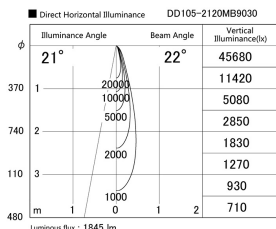

Item no. DD105-2120MB9030

Series Name:  $\Phi$ 100 Lens type Adjustable downlight, Antiglare

Installation	Recessed mount
Type	
Fixture wattage	21W
Beam angle	22 deg
Color Temp.	3000K
CRI	Ra>90
Luminous	1845 lm
Body	Die-cast aluminum alloy
Body finish	N/A
Trim finish	Black
Reflector finish	Mirror
IP Rate	IP20
Light source	COB module
Input Voltage	AC220~240V
Dimming Type	Non-Dimmable
Certificate	CCC
Cut Hole	100mm

Height (Weight)	
31.8W	152 (0.9kg)
24.3W	152 (0.9kg)
21.0W	115 (0.8kg)
14.0W	115 (0.8kg)