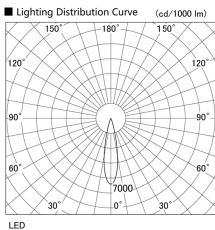

Item no. DD105-2120MB9035

Series Name: Φ 100 Lens type Adjustable downlight, Antiglare

Installation	Recessed mount
Type	Φ 100 Lens type Adjustable downlight, Antiglare
Fixture wattage	21W
Beam angle	22 deg
Color Temp.	3500K
CRI	Ra>90
Luminous	1880 lm
Body	Die-cast aluminum alloy
Body finish	N/A
Trim finish	Black
Reflector finish	Mirror
IP Rate	IP20
Light source	COB module
Input Voltage	AC220~240V
Dimming Type	Non-Dimmable
Certificate	CCC
Cut Hole	100mm

Height (Weight)	
31.8W	152 (0.9kg)
24.3W	152 (0.9kg)
21.0W	115 (0.8kg)
14.0W	115 (0.8kg)