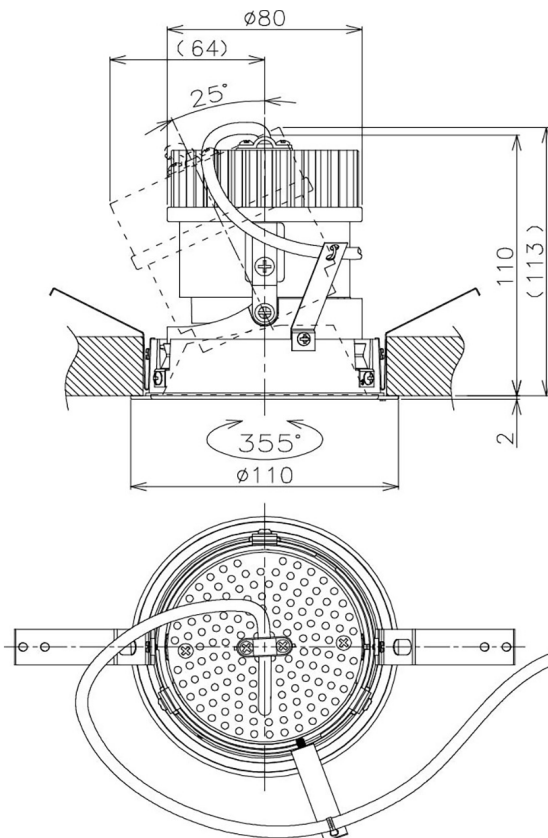

Item no. DD105-2120MB9035

Series Name: Φ 100 Lens type Adjustable downlight, Antiglare

Installation	Recessed mount
Type	Φ 100 Lens type Adjustable downlight, Antiglare
Fixture wattage	21W
Beam angle	22 deg
Color Temp.	3500K
CRI	Ra>90
Luminous	1880 lm
Body	Die-cast aluminum alloy
Body finish	N/A
Trim finish	Black
Reflector finish	Mirror
IP Rate	IP20
Light source	COB module
Input Voltage	AC220~240V
Dimming Type	Non-Dimmable
Certificate	CCC
Cut Hole	100mm

Height (Weight)	
31.8W	152 (0.9kg)
24.3W	152 (0.9kg)
21.0W	115 (0.8kg)
14.0W	115 (0.8kg)