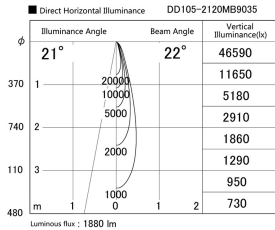

Item no. DD105-2120MB9035

Series Name: Φ 100 Lens type Adjustable downlight, Antiglare

Installation	Recessed mount
Type	Φ 100 Lens type Adjustable downlight, Antiglare
Fixture wattage	21W
Beam angle	22 deg
Color Temp.	3500K
CRI	Ra>90
Luminous	1880 lm
Body	Die-cast aluminum alloy
Body finish	N/A
Trim finish	Black
Reflector finish	Mirror
IP Rate	IP20
Light source	COB module
Input Voltage	AC220~240V
Dimming Type	Non-Dimmable
Certificate	CCC
Cut Hole	100mm

Height (Weight)	
31.8W	152 (0.9kg)
24.3W	152 (0.9kg)
21.0W	115 (0.8kg)
14.0W	115 (0.8kg)