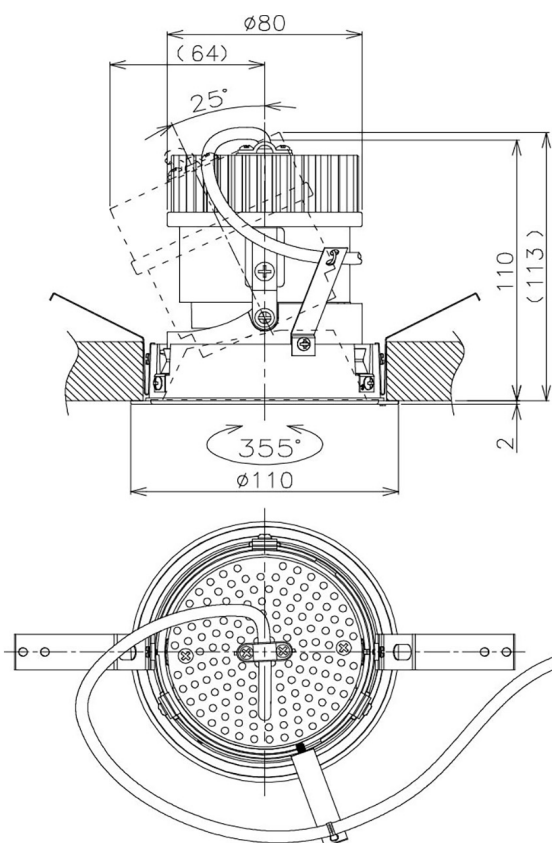

Item no. DD105-2120MB9035

Series Name: Φ 100 Lens type Adjustable downlight, Antiglare

Installation	Recessed mount
Type	
Fixture wattage	21W
Beam angle	22 deg
Color Temp.	3500K
CRI	Ra>90
Luminous	1880 lm
Body	Die-cast aluminum alloy
Body finish	N/A
Trim finish	Black
Reflector finish	Mirror
IP Rate	IP20
Light source	COB module
Input Voltage	AC220~240V
Dimming Type	Non-Dimmable
Certificate	CCC
Cut Hole	100mm

Height (Weight)	
31.8W	152 (0.9kg)
24.3W	152 (0.9kg)
21.0W	115 (0.8kg)
14.0W	115 (0.8kg)