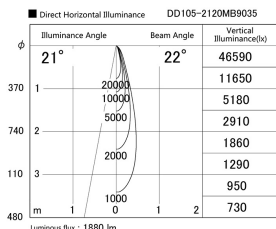

Item no. DD105-2120MB9035

Series Name: Φ 100 Lens type Adjustable downlight, Antiglare

Installation	Recessed mount
Type	
Fixture wattage	21W
Beam angle	22 deg
Color Temp.	3500K
CRI	Ra>90
Luminous	1880 lm
Body	Die-cast aluminum alloy
Body finish	N/A
Trim finish	Black
Reflector finish	Mirror
IP Rate	IP20
Light source	COB module
Input Voltage	AC220~240V
Dimming Type	Non-Dimmable
Certificate	CCC
Cut Hole	100mm

Height (Weight)	
31.8W	152 (0.9kg)
24.3W	152 (0.9kg)
21.0W	115 (0.8kg)
14.0W	115 (0.8kg)