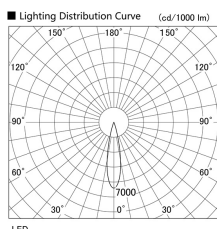

Item no. DD105-2120MB9035

Series Name: Φ 100 Lens type Adjustable downlight, Antiglare

Installation	Recessed mount
Type	
Fixture wattage	21W
Beam angle	22 deg
Color Temp.	3500K
CRI	Ra>90
Luminous	1880 lm
Body	Die-cast aluminum alloy
Body finish	N/A
Trim finish	Black
Reflector finish	Mirror
IP Rate	IP20
Light source	COB module
Input Voltage	AC220~240V
Dimming Type	Non-Dimmable
Certificate	CCC
Cut Hole	100mm

Height (Weight)	
31.8W	152 (0.9kg)
24.3W	152 (0.9kg)
21.0W	115 (0.8kg)
14.0W	115 (0.8kg)