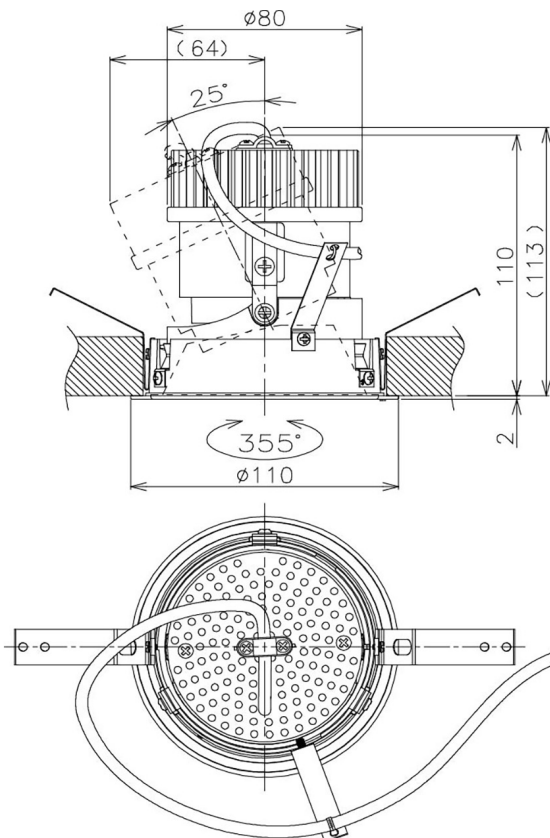

Item no. DD105-2120MB9040

Series Name: Φ 100 Lens type Adjustable downlight, Antiglare

Installation	Recessed mount
Type	
Fixture wattage	21W
Beam angle	22 deg
Color Temp.	4000K
CRI	Ra>90
Luminous	1900 lm
Body	Die-cast aluminum alloy
Body finish	N/A
Trim finish	Black
Reflector finish	Mirror
IP Rate	IP20
Light source	COB module
Input Voltage	AC220~240V
Dimming Type	Non-Dimmable
Certificate	CCC
Cut Hole	100mm

Height (Weight)	
31.8W	152 (0.9kg)
24.3W	152 (0.9kg)
21.0W	115 (0.8kg)
14.0W	115 (0.8kg)