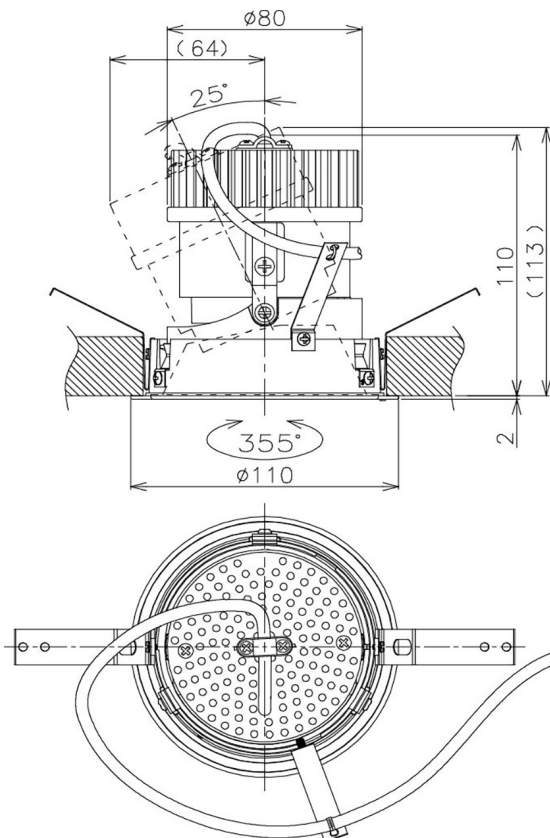

Item no. DD105-2120MB9040

Series Name: Φ 100 Lens type Adjustable downlight, Antiglare

Installation	Recessed mount
Type	Φ 100 Lens type Adjustable downlight, Antiglare
Fixture wattage	21W
Beam angle	22 deg
Color Temp.	4000K
CRI	Ra>90
Luminous	1900 lm
Body	Die-cast aluminum alloy
Body finish	N/A
Trim finish	Black
Reflector finish	Mirror
IP Rate	IP20
Light source	COB module
Input Voltage	AC220~240V
Dimming Type	Non-Dimmable
Certificate	CCC
Cut Hole	100mm

Height (Weight)	
31.8W	152 (0.9kg)
24.3W	152 (0.9kg)
21.0W	115 (0.8kg)
14.0W	115 (0.8kg)