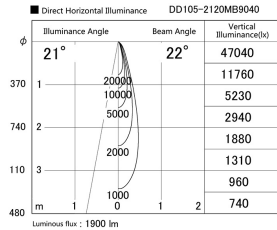

Item no. DD105-2120MB9040

Series Name: Φ 100 Lens type Adjustable downlight, Antiglare

Installation	Recessed mount
Type	
Fixture wattage	21W
Beam angle	22 deg
Color Temp.	4000K
CRI	Ra>90
Luminous	1900 lm
Body	Die-cast aluminum alloy
Body finish	N/A
Trim finish	Black
Reflector finish	Mirror
IP Rate	IP20
Light source	COB module
Input Voltage	AC220~240V
Dimming Type	Non-Dimmable
Certificate	CCC
Cut Hole	100mm

Height (Weight)	
31.8W	152 (0.9kg)
24.3W	152 (0.9kg)
21.0W	115 (0.8kg)
14.0W	115 (0.8kg)