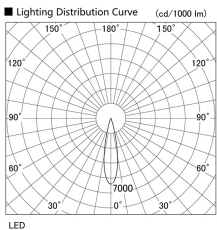

Item no. DD105-2120MB9040

Series Name: Φ 100 Lens type Adjustable downlight, Antiglare

Installation	Recessed mount
Type	
Fixture wattage	21W
Beam angle	22 deg
Color Temp.	4000K
CRI	Ra>90
Luminous	1900 lm
Body	Die-cast aluminum alloy
Body finish	N/A
Trim finish	Black
Reflector finish	Mirror
IP Rate	IP20
Light source	COB module
Input Voltage	AC220~240V
Dimming Type	Non-Dimmable
Certificate	CCC
Cut Hole	100mm

Height (Weight)	
31.8W	152 (0.9kg)
24.3W	152 (0.9kg)
21.0W	115 (0.8kg)
14.0W	115 (0.8kg)