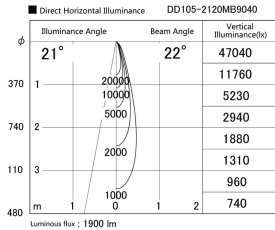

Item no. DD105-2120MB9040

Series Name: Φ 100 Lens type Adjustable downlight, Antiglare

Installation	Recessed mount
Type	Φ 100 Lens type Adjustable downlight, Antiglare
Fixture wattage	21W
Beam angle	22 deg
Color Temp.	4000K
CRI	Ra>90
Luminous	1900 lm
Body	Die-cast aluminum alloy
Body finish	N/A
Trim finish	Black
Reflector finish	Mirror
IP Rate	IP20
Light source	COB module
Input Voltage	AC220~240V
Dimming Type	Non-Dimmable
Certificate	CCC
Cut Hole	100mm

Height (Weight)	
31.8W	152 (0.9kg)
24.3W	152 (0.9kg)
21.0W	115 (0.8kg)
14.0W	115 (0.8kg)