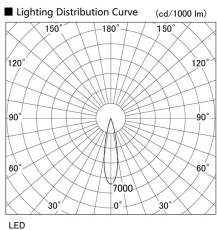

Item no. DD105-2120MB9040

Series Name: Φ 100 Lens type Adjustable downlight, Antiglare

Installation	Recessed mount
Type	Φ 100 Lens type Adjustable downlight, Antiglare
Fixture wattage	21W
Beam angle	22 deg
Color Temp.	4000K
CRI	Ra>90
Luminous	1900 lm
Body	Die-cast aluminum alloy
Body finish	N/A
Trim finish	Black
Reflector finish	Mirror
IP Rate	IP20
Light source	COB module
Input Voltage	AC220~240V
Dimming Type	Non-Dimmable
Certificate	CCC
Cut Hole	100mm

Height (Weight)	
31.8W	152 (0.9kg)
24.3W	152 (0.9kg)
21.0W	115 (0.8kg)
14.0W	115 (0.8kg)