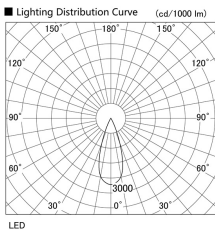

Item no. DD105-2135MB9027

Series Name: Φ 100 Lens type Adjustable downlight, Antiglare

Installation	Recessed mount
Type	Φ 100 Lens type Adjustable downlight, Antiglare
Fixture wattage	21W
Beam angle	36 deg
Color Temp.	2700K
CRI	Ra>90
Luminous	1750 lm
Body	Die-cast aluminum alloy
Body finish	N/A
Trim finish	Black
Reflector finish	Mirror
IP Rate	IP20
Light source	COB module
Input Voltage	AC220~240V
Dimming Type	Non-Dimmable
Certificate	CCC
Cut Hole	100mm

Height (Weight)	
31.8W	152 (0.9kg)
24.3W	152 (0.9kg)
21.0W	115 (0.8kg)
14.0W	115 (0.8kg)