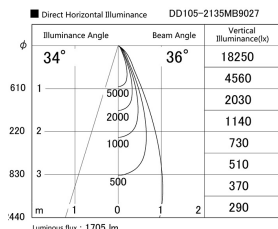

Item no. DD105-2135MB9027

Series Name: Φ 100 Lens type Adjustable downlight, Antiglare

Installation	Recessed mount
Type	
Fixture wattage	21W
Beam angle	36 deg
Color Temp.	2700K
CRI	Ra>90
Luminous	1750 lm
Body	Die-cast aluminum alloy
Body finish	N/A
Trim finish	Black
Reflector finish	Mirror
IP Rate	IP20
Light source	COB module
Input Voltage	AC220~240V
Dimming Type	Non-Dimmable
Certificate	CCC
Cut Hole	100mm

Height (Weight)	
31.8W	152 (0.9kg)
24.3W	152 (0.9kg)
21.0W	115 (0.8kg)
14.0W	115 (0.8kg)