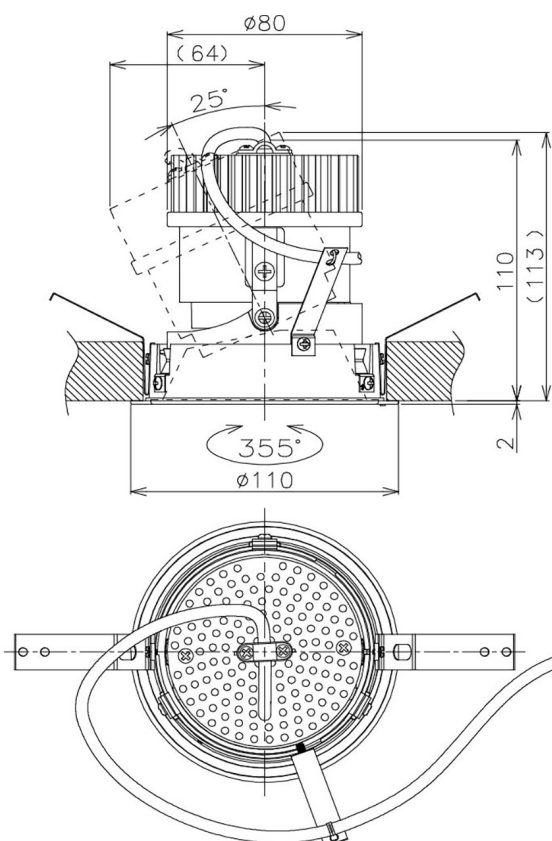

Item no. DD105-2135MB9027

Series Name: Φ 100 Lens type Adjustable downlight, Antiglare

Installation	Recessed mount
Type	
Fixture wattage	21W
Beam angle	36 deg
Color Temp.	2700K
CRI	Ra>90
Luminous	1750 lm
Body	Die-cast aluminum alloy
Body finish	N/A
Trim finish	Black
Reflector finish	Mirror
IP Rate	IP20
Light source	COB module
Input Voltage	AC220~240V
Dimming Type	Non-Dimmable
Certificate	CCC
Cut Hole	100mm

Height (Weight)	
31.8W	152 (0.9kg)
24.3W	152 (0.9kg)
21.0W	115 (0.8kg)
14.0W	115 (0.8kg)