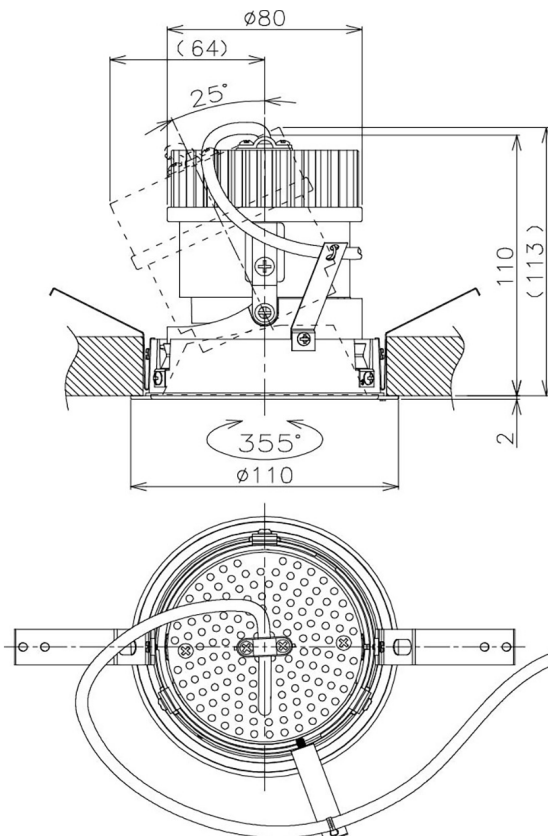

Item no. DD105-2135MB9027

Series Name: Φ 100 Lens type Adjustable downlight, Antiglare

Installation	Recessed mount
Type	Φ 100 Lens type Adjustable downlight, Antiglare
Fixture wattage	21W
Beam angle	36 deg
Color Temp.	2700K
CRI	Ra>90
Luminous	1750 lm
Body	Die-cast aluminum alloy
Body finish	N/A
Trim finish	Black
Reflector finish	Mirror
IP Rate	IP20
Light source	COB module
Input Voltage	AC220~240V
Dimming Type	Non-Dimmable
Certificate	CCC
Cut Hole	100mm

Height (Weight)	
31.8W	152 (0.9kg)
24.3W	152 (0.9kg)
21.0W	115 (0.8kg)
14.0W	115 (0.8kg)