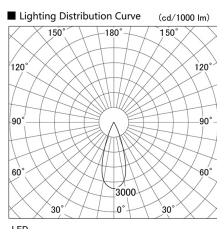

Item no. DD105-2135MB9027

Series Name: Φ 100 Lens type Adjustable downlight, Antiglare

Installation	Recessed mount
Type	
Fixture wattage	21W
Beam angle	36 deg
Color Temp.	2700K
CRI	Ra>90
Luminous	1750 lm
Body	Die-cast aluminum alloy
Body finish	N/A
Trim finish	Black
Reflector finish	Mirror
IP Rate	IP20
Light source	COB module
Input Voltage	AC220~240V
Dimming Type	Non-Dimmable
Certificate	CCC
Cut Hole	100mm

Height (Weight)	
31.8W	152 (0.9kg)
24.3W	152 (0.9kg)
21.0W	115 (0.8kg)
14.0W	115 (0.8kg)