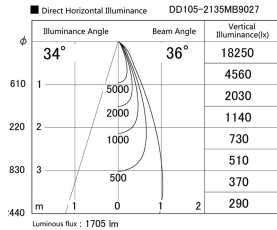

Item no. DD105-2135MB9027

Series Name: Φ 100 Lens type Adjustable downlight, Antiglare

Installation	Recessed mount
Type	Φ 100 Lens type Adjustable downlight, Antiglare
Fixture wattage	21W
Beam angle	36 deg
Color Temp.	2700K
CRI	Ra>90
Luminous	1750 lm
Body	Die-cast aluminum alloy
Body finish	N/A
Trim finish	Black
Reflector finish	Mirror
IP Rate	IP20
Light source	COB module
Input Voltage	AC220~240V
Dimming Type	Non-Dimmable
Certificate	CCC
Cut Hole	100mm

Height (Weight)	
31.8W	152 (0.9kg)
24.3W	152 (0.9kg)
21.0W	115 (0.8kg)
14.0W	115 (0.8kg)