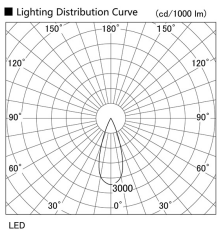

Item no. DD105-2135MB9030

Series Name: Φ 100 Lens type Adjustable downlight, Antiglare

Installation	Recessed mount
Type	Φ 100 Lens type Adjustable downlight, Antiglare
Fixture wattage	21W
Beam angle	36 deg
Color Temp.	3000K
CRI	Ra>90
Luminous	1775 lm
Body	Die-cast aluminum alloy
Body finish	N/A
Trim finish	Black
Reflector finish	Mirror
IP Rate	IP20
Light source	COB module
Input Voltage	AC220~240V
Dimming Type	Non-Dimmable
Certificate	CCC
Cut Hole	100mm

Height (Weight)	
31.8W	152 (0.9kg)
24.3W	152 (0.9kg)
21.0W	115 (0.8kg)
14.0W	115 (0.8kg)