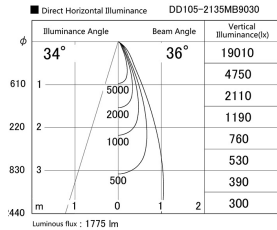

Item no. DD105-2135MB9030

Series Name: Φ 100 Lens type Adjustable downlight, Antiglare

| | |
|------------------|-------------------------|
| Installation | Recessed mount |
| Type | |
| Fixture wattage | 21W |
| Beam angle | 36 deg |
| Color Temp. | 3000K |
| CRI | Ra>90 |
| Luminous | 1775 lm |
| Body | Die-cast aluminum alloy |
| Body finish | N/A |
| Trim finish | Black |
| Reflector finish | Mirror |
| IP Rate | IP20 |
| Light source | COB module |
| Input Voltage | AC220~240V |
| Dimming Type | Non-Dimmable |
| Certificate | CCC |
| Cut Hole | 100mm |

| Height (Weight) | |
|-----------------|-------------|
| 31.8W | 152 (0.9kg) |
| 24.3W | 152 (0.9kg) |
| 21.0W | 115 (0.8kg) |
| 14.0W | 115 (0.8kg) |