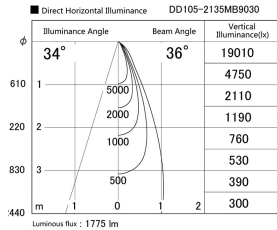

Item no. DD105-2135MB9030

Series Name: Φ 100 Lens type Adjustable downlight, Antiglare

Installation	Recessed mount
Type	Φ 100 Lens type Adjustable downlight, Antiglare
Fixture wattage	21W
Beam angle	36 deg
Color Temp.	3000K
CRI	Ra>90
Luminous	1775 lm
Body	Die-cast aluminum alloy
Body finish	N/A
Trim finish	Black
Reflector finish	Mirror
IP Rate	IP20
Light source	COB module
Input Voltage	AC220~240V
Dimming Type	Non-Dimmable
Certificate	CCC
Cut Hole	100mm

Height (Weight)	
31.8W	152 (0.9kg)
24.3W	152 (0.9kg)
21.0W	115 (0.8kg)
14.0W	115 (0.8kg)