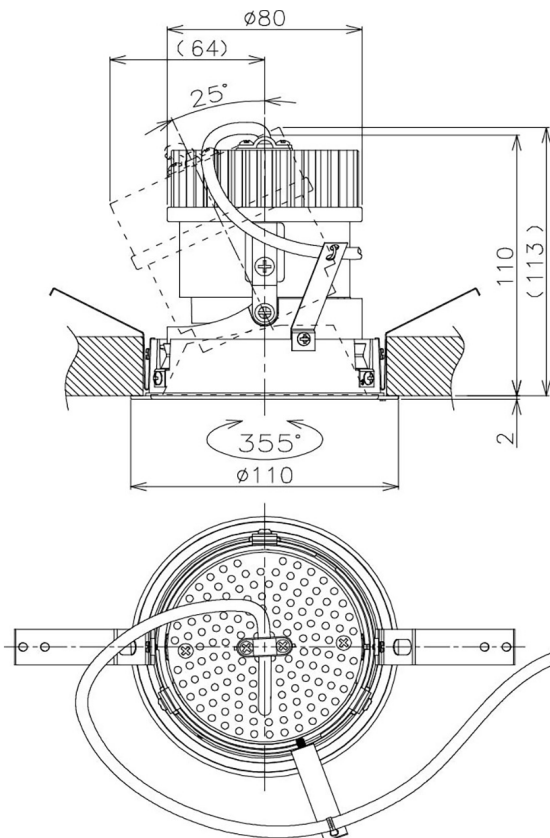

Item no. DD105-2135MB9030

Series Name: Φ 100 Lens type Adjustable downlight, Antiglare

Installation	Recessed mount
Type	Φ 100 Lens type Adjustable downlight, Antiglare
Fixture wattage	21W
Beam angle	36 deg
Color Temp.	3000K
CRI	Ra>90
Luminous	1775 lm
Body	Die-cast aluminum alloy
Body finish	N/A
Trim finish	Black
Reflector finish	Mirror
IP Rate	IP20
Light source	COB module
Input Voltage	AC220~240V
Dimming Type	Non-Dimmable
Certificate	CCC
Cut Hole	100mm

Height (Weight)	
31.8W	152 (0.9kg)
24.3W	152 (0.9kg)
21.0W	115 (0.8kg)
14.0W	115 (0.8kg)