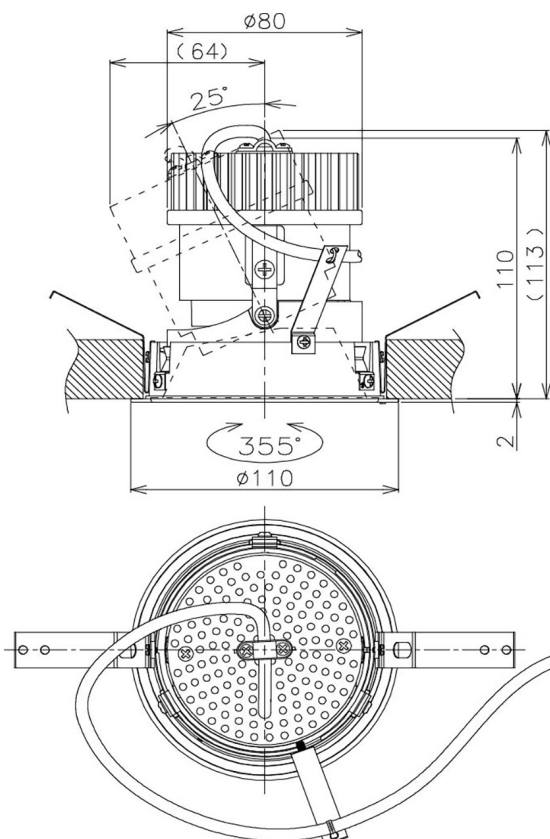

Item no. DD105-2135MB9030

Series Name: Φ 100 Lens type Adjustable downlight, Antiglare

| | |
|------------------|-------------------------|
| Installation | Recessed mount |
| Type | |
| Fixture wattage | 21W |
| Beam angle | 36 deg |
| Color Temp. | 3000K |
| CRI | Ra>90 |
| Luminous | 1775 lm |
| Body | Die-cast aluminum alloy |
| Body finish | N/A |
| Trim finish | Black |
| Reflector finish | Mirror |
| IP Rate | IP20 |
| Light source | COB module |
| Input Voltage | AC220~240V |
| Dimming Type | Non-Dimmable |
| Certificate | CCC |
| Cut Hole | 100mm |

| Height (Weight) | |
|-----------------|-------------|
| 31.8W | 152 (0.9kg) |
| 24.3W | 152 (0.9kg) |
| 21.0W | 115 (0.8kg) |
| 14.0W | 115 (0.8kg) |