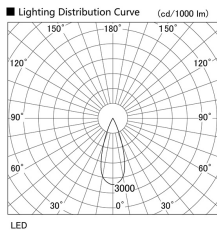

Item no. DD105-2135MB9030

Series Name: Φ 100 Lens type Adjustable downlight, Antiglare

| | |
|------------------|-------------------------|
| Installation | Recessed mount |
| Type | |
| Fixture wattage | 21W |
| Beam angle | 36 deg |
| Color Temp. | 3000K |
| CRI | Ra>90 |
| Luminous | 1775 lm |
| Body | Die-cast aluminum alloy |
| Body finish | N/A |
| Trim finish | Black |
| Reflector finish | Mirror |
| IP Rate | IP20 |
| Light source | COB module |
| Input Voltage | AC220~240V |
| Dimming Type | Non-Dimmable |
| Certificate | CCC |
| Cut Hole | 100mm |

| Height (Weight) | |
|-----------------|-------------|
| 31.8W | 152 (0.9kg) |
| 24.3W | 152 (0.9kg) |
| 21.0W | 115 (0.8kg) |
| 14.0W | 115 (0.8kg) |