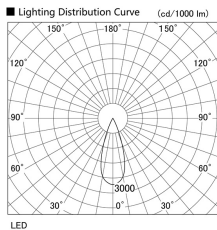

Item no. DD105-2135MB9035

Series Name: Φ 100 Lens type Adjustable downlight, Antiglare

Installation	Recessed mount
Type	
Fixture wattage	21W
Beam angle	36 deg
Color Temp.	3500K
CRI	Ra>90
Luminous	1810 lm
Body	Die-cast aluminum alloy
Body finish	N/A
Trim finish	Black
Reflector finish	Mirror
IP Rate	IP20
Light source	COB module
Input Voltage	AC220~240V
Dimming Type	Non-Dimmable
Certificate	CCC
Cut Hole	100mm

Height (Weight)	
31.8W	152 (0.9kg)
24.3W	152 (0.9kg)
21.0W	115 (0.8kg)
14.0W	115 (0.8kg)