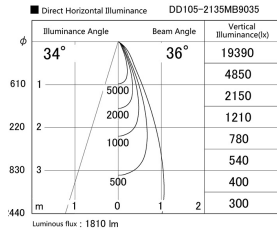

Item no. DD105-2135MB9035

Series Name:  $\Phi$ 100 Lens type Adjustable downlight, Antiglare

Installation	Recessed mount
Type	$\Phi$ 100 Lens type Adjustable downlight, Antiglare
Fixture wattage	21W
Beam angle	36 deg
Color Temp.	3500K
CRI	Ra>90
Luminous	1810 lm
Body	Die-cast aluminum alloy
Body finish	N/A
Trim finish	Black
Reflector finish	Mirror
IP Rate	IP20
Light source	COB module
Input Voltage	AC220~240V
Dimming Type	Non-Dimmable
Certificate	CCC
Cut Hole	100mm

Height (Weight)	
31.8W	152 (0.9kg)
24.3W	152 (0.9kg)
21.0W	115 (0.8kg)
14.0W	115 (0.8kg)