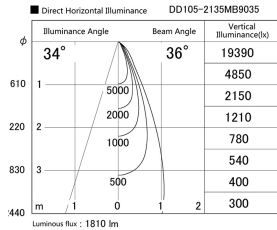

Item no. DD105-2135MB9035

Series Name: Φ 100 Lens type Adjustable downlight, Antiglare

Installation	Recessed mount
Type	
Fixture wattage	21W
Beam angle	36 deg
Color Temp.	3500K
CRI	Ra>90
Luminous	1810 lm
Body	Die-cast aluminum alloy
Body finish	N/A
Trim finish	Black
Reflector finish	Mirror
IP Rate	IP20
Light source	COB module
Input Voltage	AC220~240V
Dimming Type	Non-Dimmable
Certificate	CCC
Cut Hole	100mm

Height (Weight)	
31.8W	152 (0.9kg)
24.3W	152 (0.9kg)
21.0W	115 (0.8kg)
14.0W	115 (0.8kg)