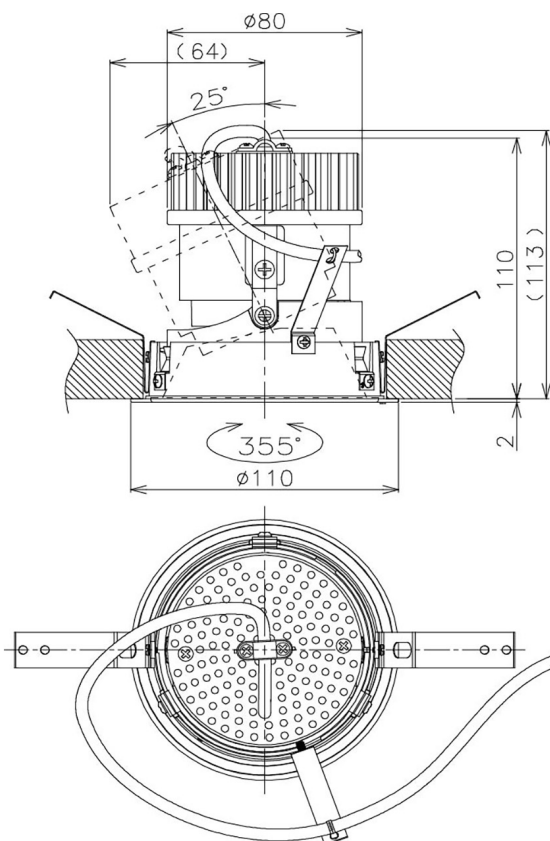

Item no. DD105-2135MB9035

Series Name: Φ 100 Lens type Adjustable downlight, Antiglare

Installation	Recessed mount
Type	
Fixture wattage	21W
Beam angle	36 deg
Color Temp.	3500K
CRI	Ra>90
Luminous	1810 lm
Body	Die-cast aluminum alloy
Body finish	N/A
Trim finish	Black
Reflector finish	Mirror
IP Rate	IP20
Light source	COB module
Input Voltage	AC220~240V
Dimming Type	Non-Dimmable
Certificate	CCC
Cut Hole	100mm

Height (Weight)	
31.8W	152 (0.9kg)
24.3W	152 (0.9kg)
21.0W	115 (0.8kg)
14.0W	115 (0.8kg)