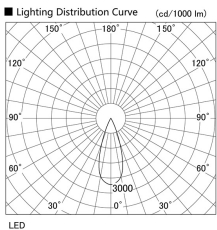

Item no. DD105-2135MB9035

Series Name:  $\Phi$ 100 Lens type Adjustable downlight, Antiglare

Installation	Recessed mount
Type	$\Phi$ 100 Lens type Adjustable downlight, Antiglare
Fixture wattage	21W
Beam angle	36 deg
Color Temp.	3500K
CRI	Ra>90
Luminous	1810 lm
Body	Die-cast aluminum alloy
Body finish	N/A
Trim finish	Black
Reflector finish	Mirror
IP Rate	IP20
Light source	COB module
Input Voltage	AC220~240V
Dimming Type	Non-Dimmable
Certificate	CCC
Cut Hole	100mm

Height (Weight)	
31.8W	152 (0.9kg)
24.3W	152 (0.9kg)
21.0W	115 (0.8kg)
14.0W	115 (0.8kg)