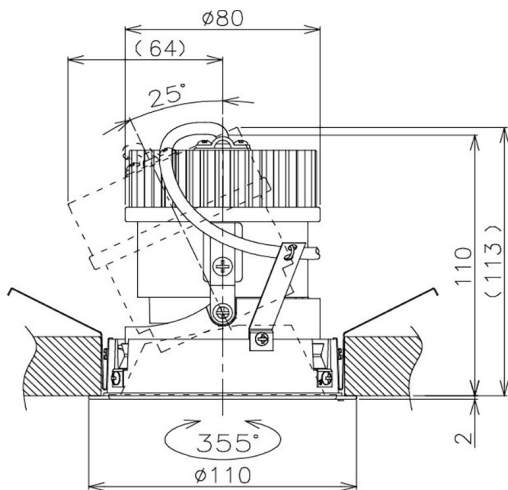

Item no. DD105-2135MB9035

Series Name:  $\Phi$ 100 Lens type Adjustable downlight, Antiglare

Installation	Recessed mount
Type	$\Phi$ 100 Lens type Adjustable downlight, Antiglare
Fixture wattage	21W
Beam angle	36 deg
Color Temp.	3500K
CRI	Ra>90
Luminous	1810 lm
Body	Die-cast aluminum alloy
Body finish	N/A
Trim finish	Black
Reflector finish	Mirror
IP Rate	IP20
Light source	COB module
Input Voltage	AC220~240V
Dimming Type	Non-Dimmable
Certificate	CCC
Cut Hole	100mm

Height (Weight)	
31.8W	152 (0.9kg)
24.3W	152 (0.9kg)
21.0W	115 (0.8kg)
14.0W	115 (0.8kg)