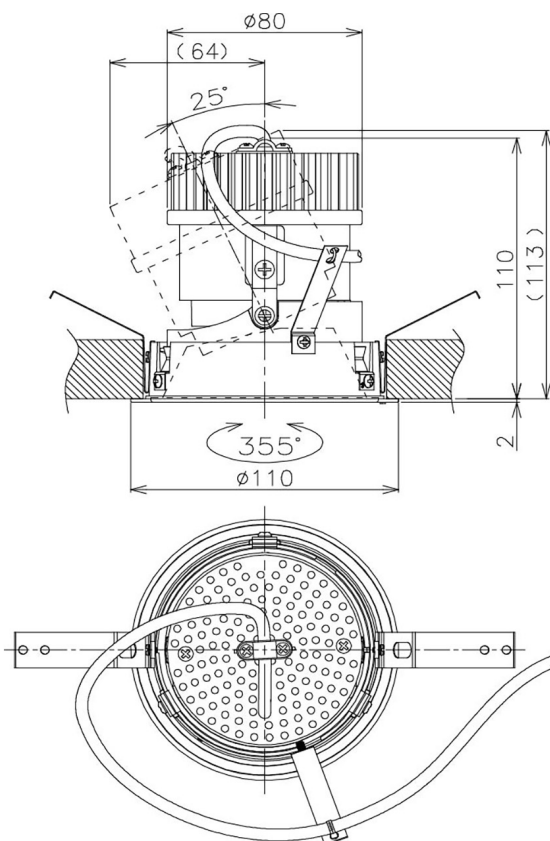

Item no. DD105-2135MB9040

Series Name: Φ 100 Lens type Adjustable downlight, Antiglare

Installation	Recessed mount
Type	
Fixture wattage	21W
Beam angle	36 deg
Color Temp.	4000K
CRI	Ra>90
Luminous	1825 lm
Body	Die-cast aluminum alloy
Body finish	N/A
Trim finish	Black
Reflector finish	Mirror
IP Rate	IP20
Light source	COB module
Input Voltage	AC220~240V
Dimming Type	Non-Dimmable
Certificate	CCC
Cut Hole	100mm

Height (Weight)	
31.8W	152 (0.9kg)
24.3W	152 (0.9kg)
21.0W	115 (0.8kg)
14.0W	115 (0.8kg)