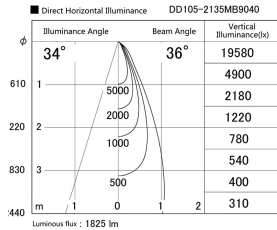

Item no. DD105-2135MB9040

Series Name: Φ 100 Lens type Adjustable downlight, Antiglare

Installation	Recessed mount
Type	
Fixture wattage	21W
Beam angle	36 deg
Color Temp.	4000K
CRI	Ra>90
Luminous	1825 lm
Body	Die-cast aluminum alloy
Body finish	N/A
Trim finish	Black
Reflector finish	Mirror
IP Rate	IP20
Light source	COB module
Input Voltage	AC220~240V
Dimming Type	Non-Dimmable
Certificate	CCC
Cut Hole	100mm

Height (Weight)	
31.8W	152 (0.9kg)
24.3W	152 (0.9kg)
21.0W	115 (0.8kg)
14.0W	115 (0.8kg)