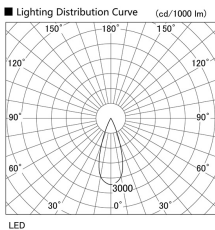

Item no. DD105-2135MB9040

Series Name: Φ 100 Lens type Adjustable downlight, Antiglare

Installation	Recessed mount
Type	
Fixture wattage	21W
Beam angle	36 deg
Color Temp.	4000K
CRI	Ra>90
Luminous	1825 lm
Body	Die-cast aluminum alloy
Body finish	N/A
Trim finish	Black
Reflector finish	Mirror
IP Rate	IP20
Light source	COB module
Input Voltage	AC220~240V
Dimming Type	Non-Dimmable
Certificate	CCC
Cut Hole	100mm

Height (Weight)	
31.8W	152 (0.9kg)
24.3W	152 (0.9kg)
21.0W	115 (0.8kg)
14.0W	115 (0.8kg)