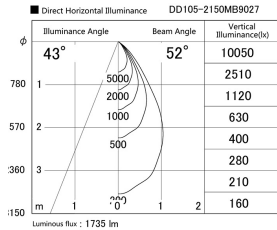

Item no. DD105-2150MB9027

Series Name: Φ 100 Lens type Adjustable downlight, Antiglare

Installation	Recessed mount
Type	
Fixture wattage	21W
Beam angle	52 deg
Color Temp.	2700K
CRI	Ra>90
Luminous	1735 lm
Body	Die-cast aluminum alloy
Body finish	N/A
Trim finish	Black
Reflector finish	Mirror
IP Rate	IP20
Light source	COB module
Input Voltage	AC220~240V
Dimming Type	Non-Dimmable
Certificate	CCC
Cut Hole	100mm

Height (Weight)	
31.8W	152 (0.9kg)
24.3W	152 (0.9kg)
21.0W	115 (0.8kg)
14.0W	115 (0.8kg)