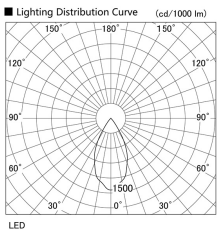

Item no. DD105-2150MB9027

Series Name: Φ 100 Lens type Adjustable downlight, Antiglare

Installation	Recessed mount
Type	
Fixture wattage	21W
Beam angle	52 deg
Color Temp.	2700K
CRI	Ra>90
Luminous	1735 lm
Body	Die-cast aluminum alloy
Body finish	N/A
Trim finish	Black
Reflector finish	Mirror
IP Rate	IP20
Light source	COB module
Input Voltage	AC220~240V
Dimming Type	Non-Dimmable
Certificate	CCC
Cut Hole	100mm

Height (Weight)	
31.8W	152 (0.9kg)
24.3W	152 (0.9kg)
21.0W	115 (0.8kg)
14.0W	115 (0.8kg)