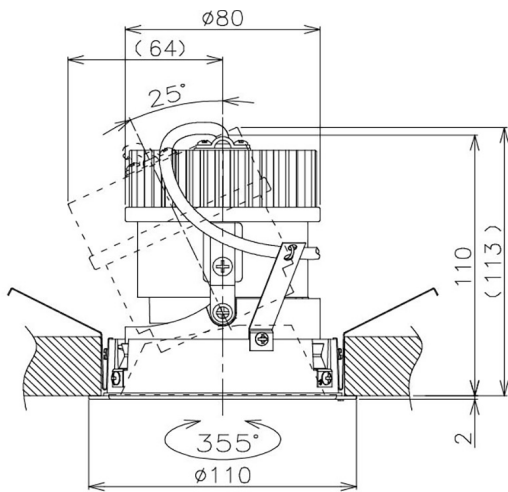

Item no. DD105-2150MB9027

Series Name: Φ 100 Lens type Adjustable downlight, Antiglare

Installation	Recessed mount
Type	
Fixture wattage	21W
Beam angle	52 deg
Color Temp.	2700K
CRI	Ra>90
Luminous	1735 lm
Body	Die-cast aluminum alloy
Body finish	N/A
Trim finish	Black
Reflector finish	Mirror
IP Rate	IP20
Light source	COB module
Input Voltage	AC220~240V
Dimming Type	Non-Dimmable
Certificate	CCC
Cut Hole	100mm

Height (Weight)	
31.8W	152 (0.9kg)
24.3W	152 (0.9kg)
21.0W	115 (0.8kg)
14.0W	115 (0.8kg)