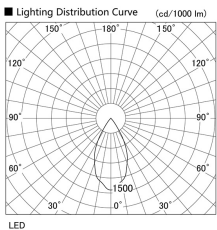

Item no. DD105-2150MB9030

Series Name:  $\Phi$ 100 Lens type Adjustable downlight, Antiglare

Installation	Recessed mount
Type	$\Phi$ 100 Lens type Adjustable downlight, Antiglare
Fixture wattage	21W
Beam angle	52 deg
Color Temp.	3000K
CRI	Ra>90
Luminous	1810 lm
Body	Die-cast aluminum alloy
Body finish	N/A
Trim finish	Black
Reflector finish	Mirror
IP Rate	IP20
Light source	COB module
Input Voltage	AC220~240V
Dimming Type	Non-Dimmable
Certificate	CCC
Cut Hole	100mm

Height (Weight)	
31.8W	152 (0.9kg)
24.3W	152 (0.9kg)
21.0W	115 (0.8kg)
14.0W	115 (0.8kg)