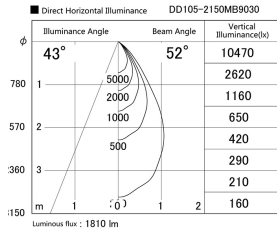

Item no. DD105-2150MB9030

Series Name:  $\Phi$ 100 Lens type Adjustable downlight, Antiglare

Installation	Recessed mount
Type	$\Phi$ 100 Lens type Adjustable downlight, Antiglare
Fixture wattage	21W
Beam angle	52 deg
Color Temp.	3000K
CRI	Ra>90
Luminous	1810 lm
Body	Die-cast aluminum alloy
Body finish	N/A
Trim finish	Black
Reflector finish	Mirror
IP Rate	IP20
Light source	COB module
Input Voltage	AC220~240V
Dimming Type	Non-Dimmable
Certificate	CCC
Cut Hole	100mm

Height (Weight)	
31.8W	152 (0.9kg)
24.3W	152 (0.9kg)
21.0W	115 (0.8kg)
14.0W	115 (0.8kg)