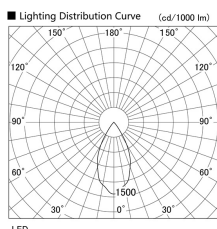

Item no. DD105-2150MB9030

Series Name: Φ 100 Lens type Adjustable downlight, Antiglare

Installation	Recessed mount
Type	
Fixture wattage	21W
Beam angle	52 deg
Color Temp.	3000K
CRI	Ra>90
Luminous	1810 lm
Body	Die-cast aluminum alloy
Body finish	N/A
Trim finish	Black
Reflector finish	Mirror
IP Rate	IP20
Light source	COB module
Input Voltage	AC220~240V
Dimming Type	Non-Dimmable
Certificate	CCC
Cut Hole	100mm

Height (Weight)	
31.8W	152 (0.9kg)
24.3W	152 (0.9kg)
21.0W	115 (0.8kg)
14.0W	115 (0.8kg)