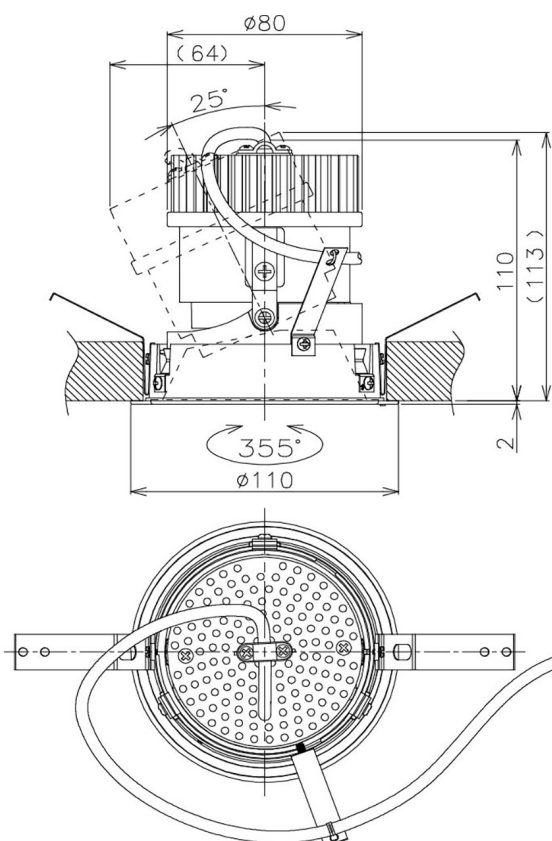

Item no. DD105-2150MB9030

Series Name: Φ 100 Lens type Adjustable downlight, Antiglare

Installation	Recessed mount
Type	
Fixture wattage	21W
Beam angle	52 deg
Color Temp.	3000K
CRI	Ra>90
Luminous	1810 lm
Body	Die-cast aluminum alloy
Body finish	N/A
Trim finish	Black
Reflector finish	Mirror
IP Rate	IP20
Light source	COB module
Input Voltage	AC220~240V
Dimming Type	Non-Dimmable
Certificate	CCC
Cut Hole	100mm

Height (Weight)	
31.8W	152 (0.9kg)
24.3W	152 (0.9kg)
21.0W	115 (0.8kg)
14.0W	115 (0.8kg)