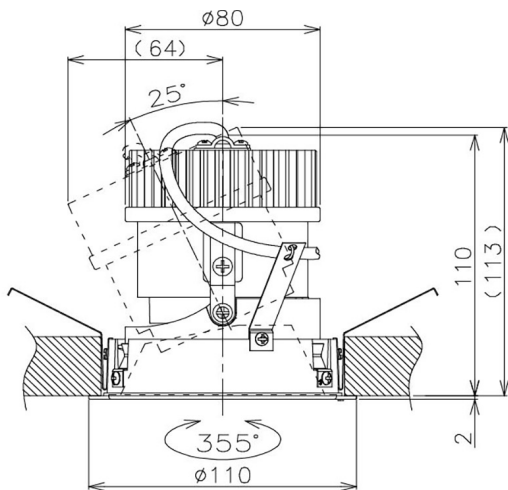

Item no. DD105-2150MB9030

Series Name:  $\Phi$ 100 Lens type Adjustable downlight, Antiglare

Installation	Recessed mount
Type	$\Phi$ 100 Lens type Adjustable downlight, Antiglare
Fixture wattage	21W
Beam angle	52 deg
Color Temp.	3000K
CRI	Ra>90
Luminous	1810 lm
Body	Die-cast aluminum alloy
Body finish	N/A
Trim finish	Black
Reflector finish	Mirror
IP Rate	IP20
Light source	COB module
Input Voltage	AC220~240V
Dimming Type	Non-Dimmable
Certificate	CCC
Cut Hole	100mm

Height (Weight)	
31.8W	152 (0.9kg)
24.3W	152 (0.9kg)
21.0W	115 (0.8kg)
14.0W	115 (0.8kg)