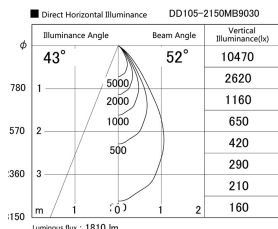

Item no. DD105-2150MB9030

Series Name: Φ 100 Lens type Adjustable downlight, Antiglare

Installation	Recessed mount
Type	
Fixture wattage	21W
Beam angle	52 deg
Color Temp.	3000K
CRI	Ra>90
Luminous	1810 lm
Body	Die-cast aluminum alloy
Body finish	N/A
Trim finish	Black
Reflector finish	Mirror
IP Rate	IP20
Light source	COB module
Input Voltage	AC220~240V
Dimming Type	Non-Dimmable
Certificate	CCC
Cut Hole	100mm

Height (Weight)	
31.8W	152 (0.9kg)
24.3W	152 (0.9kg)
21.0W	115 (0.8kg)
14.0W	115 (0.8kg)