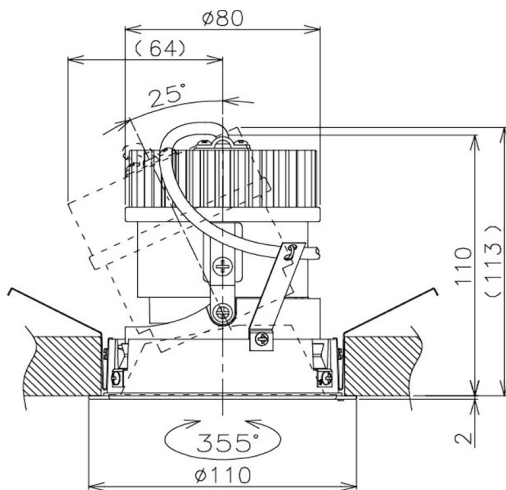

Item no. DD105-2150MB9035

Series Name: Φ 100 Lens type Adjustable downlight, Antiglare

Installation	Recessed mount
Type	Φ 100 Lens type Adjustable downlight, Antiglare
Fixture wattage	21W
Beam angle	52 deg
Color Temp.	3500K
CRI	Ra>90
Luminous	1845 lm
Body	Die-cast aluminum alloy
Body finish	N/A
Trim finish	Black
Reflector finish	Mirror
IP Rate	IP20
Light source	COB module
Input Voltage	AC220~240V
Dimming Type	Non-Dimmable
Certificate	CCC
Cut Hole	100mm

Height (Weight)	
31.8W	152 (0.9kg)
24.3W	152 (0.9kg)
21.0W	115 (0.8kg)
14.0W	115 (0.8kg)