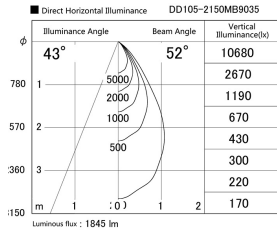

Item no. DD105-2150MB9035

Series Name: Φ 100 Lens type Adjustable downlight, Antiglare

Installation	Recessed mount
Type	Φ 100 Lens type Adjustable downlight, Antiglare
Fixture wattage	21W
Beam angle	52 deg
Color Temp.	3500K
CRI	Ra>90
Luminous	1845 lm
Body	Die-cast aluminum alloy
Body finish	N/A
Trim finish	Black
Reflector finish	Mirror
IP Rate	IP20
Light source	COB module
Input Voltage	AC220~240V
Dimming Type	Non-Dimmable
Certificate	CCC
Cut Hole	100mm

Height (Weight)	
31.8W	152 (0.9kg)
24.3W	152 (0.9kg)
21.0W	115 (0.8kg)
14.0W	115 (0.8kg)