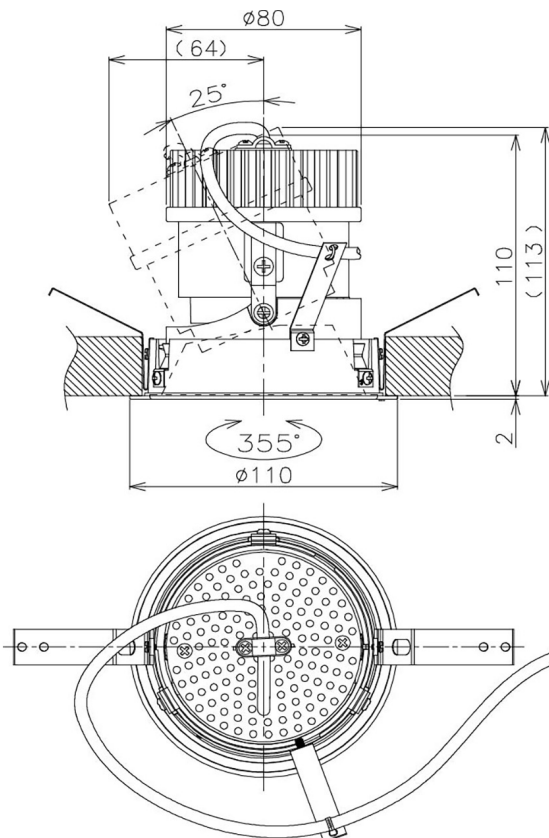

Item no. DD105-2150MB9035

Series Name: Φ 100 Lens type Adjustable downlight, Antiglare

Installation	Recessed mount
Type	
Fixture wattage	21W
Beam angle	52 deg
Color Temp.	3500K
CRI	Ra>90
Luminous	1845 lm
Body	Die-cast aluminum alloy
Body finish	N/A
Trim finish	Black
Reflector finish	Mirror
IP Rate	IP20
Light source	COB module
Input Voltage	AC220~240V
Dimming Type	Non-Dimmable
Certificate	CCC
Cut Hole	100mm

Height (Weight)	
31.8W	152 (0.9kg)
24.3W	152 (0.9kg)
21.0W	115 (0.8kg)
14.0W	115 (0.8kg)