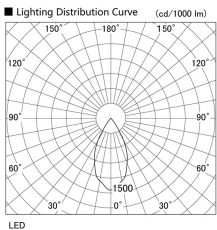

Item no. DD105-2150MB9035

Series Name: Φ 100 Lens type Adjustable downlight, Antiglare

Installation	Recessed mount
Type	
Fixture wattage	21W
Beam angle	52 deg
Color Temp.	3500K
CRI	Ra>90
Luminous	1845 lm
Body	Die-cast aluminum alloy
Body finish	N/A
Trim finish	Black
Reflector finish	Mirror
IP Rate	IP20
Light source	COB module
Input Voltage	AC220~240V
Dimming Type	Non-Dimmable
Certificate	CCC
Cut Hole	100mm

Height (Weight)	
31.8W	152 (0.9kg)
24.3W	152 (0.9kg)
21.0W	115 (0.8kg)
14.0W	115 (0.8kg)