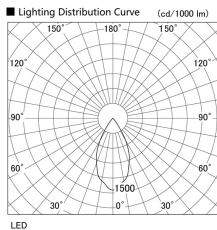

Item no. DD105-2150MB9035

Series Name: Φ 100 Lens type Adjustable downlight, Antiglare

Installation	Recessed mount
Type	Φ 100 Lens type Adjustable downlight, Antiglare
Fixture wattage	21W
Beam angle	52 deg
Color Temp.	3500K
CRI	Ra>90
Luminous	1845 lm
Body	Die-cast aluminum alloy
Body finish	N/A
Trim finish	Black
Reflector finish	Mirror
IP Rate	IP20
Light source	COB module
Input Voltage	AC220~240V
Dimming Type	Non-Dimmable
Certificate	CCC
Cut Hole	100mm

Height (Weight)	
31.8W	152 (0.9kg)
24.3W	152 (0.9kg)
21.0W	115 (0.8kg)
14.0W	115 (0.8kg)