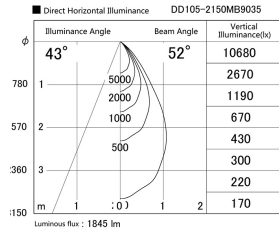

Item no. DD105-2150MB9035

Series Name: Φ 100 Lens type Adjustable downlight, Antiglare

Installation	Recessed mount
Type	
Fixture wattage	21W
Beam angle	52 deg
Color Temp.	3500K
CRI	Ra>90
Luminous	1845 lm
Body	Die-cast aluminum alloy
Body finish	N/A
Trim finish	Black
Reflector finish	Mirror
IP Rate	IP20
Light source	COB module
Input Voltage	AC220~240V
Dimming Type	Non-Dimmable
Certificate	CCC
Cut Hole	100mm

Height (Weight)	
31.8W	152 (0.9kg)
24.3W	152 (0.9kg)
21.0W	115 (0.8kg)
14.0W	115 (0.8kg)