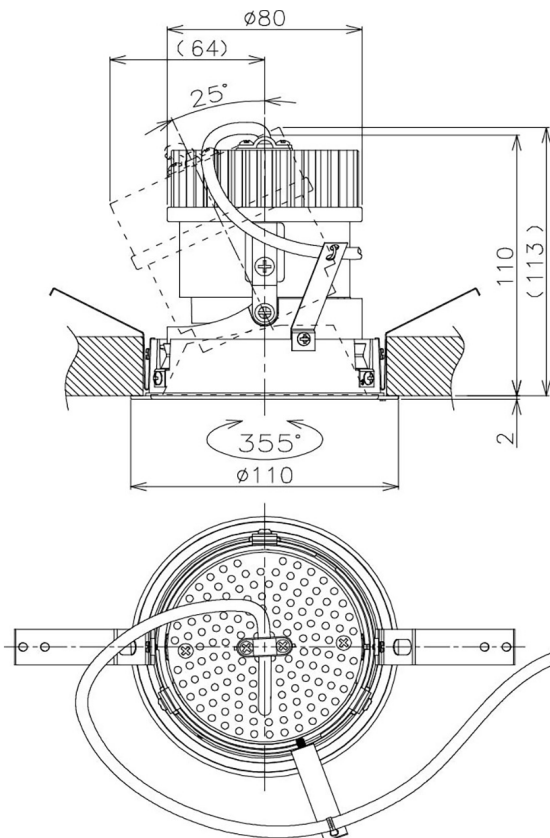

Item no. DD105-2150MB9040

Series Name:  $\Phi$ 100 Lens type Adjustable downlight, Antiglare

Installation	Recessed mount
Type	$\Phi$ 100 Lens type Adjustable downlight, Antiglare
Fixture wattage	21W
Beam angle	52 deg
Color Temp.	4000K
CRI	Ra>90
Luminous	1680 lm
Body	Die-cast aluminum alloy
Body finish	N/A
Trim finish	Black
Reflector finish	Mirror
IP Rate	IP20
Light source	COB module
Input Voltage	AC220~240V
Dimming Type	Non-Dimmable
Certificate	CCC
Cut Hole	100mm

Height (Weight)	
31.8W	152 (0.9kg)
24.3W	152 (0.9kg)
21.0W	115 (0.8kg)
14.0W	115 (0.8kg)