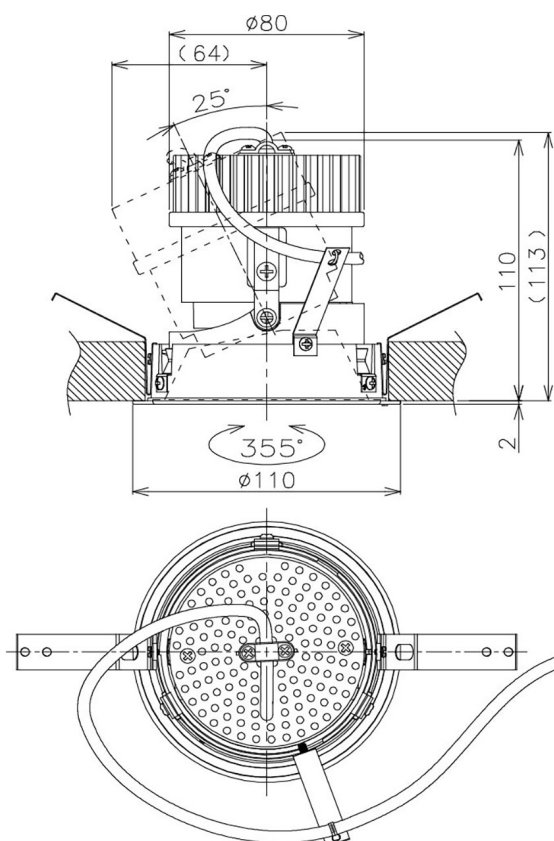

Item no. DD105-2150MB9040

Series Name: Φ 100 Lens type Adjustable downlight, Antiglare

Installation	Recessed mount
Type	
Fixture wattage	21W
Beam angle	52 deg
Color Temp.	4000K
CRI	Ra>90
Luminous	1680 lm
Body	Die-cast aluminum alloy
Body finish	N/A
Trim finish	Black
Reflector finish	Mirror
IP Rate	IP20
Light source	COB module
Input Voltage	AC220~240V
Dimming Type	Non-Dimmable
Certificate	CCC
Cut Hole	100mm

Height (Weight)	
31.8W	152 (0.9kg)
24.3W	152 (0.9kg)
21.0W	115 (0.8kg)
14.0W	115 (0.8kg)