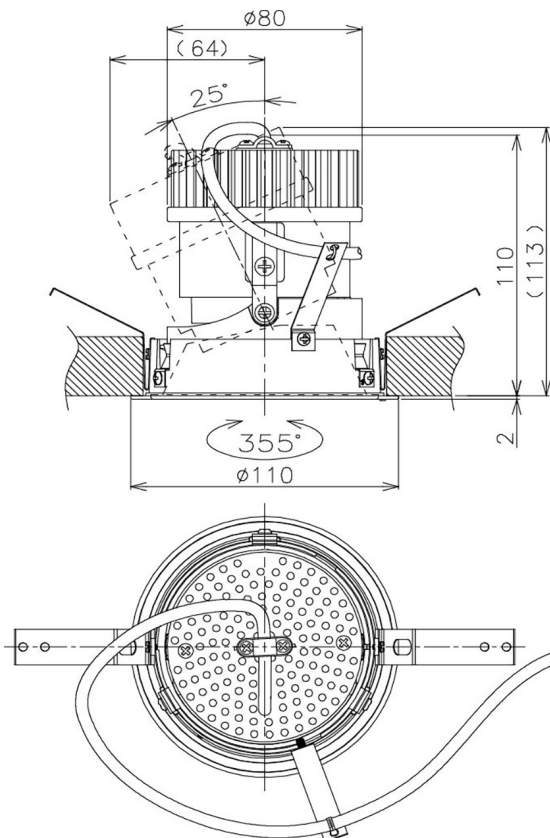

Item no. DD105-2150MB9040

Series Name: Φ 100 Lens type Adjustable downlight, Antiglare

Installation	Recessed mount
Type	Φ 100 Lens type Adjustable downlight, Antiglare
Fixture wattage	21W
Beam angle	52 deg
Color Temp.	4000K
CRI	Ra>90
Luminous	1680 lm
Body	Die-cast aluminum alloy
Body finish	N/A
Trim finish	Black
Reflector finish	Mirror
IP Rate	IP20
Light source	COB module
Input Voltage	AC220~240V
Dimming Type	Non-Dimmable
Certificate	CCC
Cut Hole	100mm

Height (Weight)	
31.8W	152 (0.9kg)
24.3W	152 (0.9kg)
21.0W	115 (0.8kg)
14.0W	115 (0.8kg)