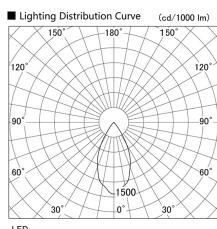

Item no. DD105-2150MB9040

Series Name: Φ 100 Lens type Adjustable downlight, Antiglare

Installation	Recessed mount
Type	
Fixture wattage	21W
Beam angle	52 deg
Color Temp.	4000K
CRI	Ra>90
Luminous	1680 lm
Body	Die-cast aluminum alloy
Body finish	N/A
Trim finish	Black
Reflector finish	Mirror
IP Rate	IP20
Light source	COB module
Input Voltage	AC220~240V
Dimming Type	Non-Dimmable
Certificate	CCC
Cut Hole	100mm

Height (Weight)	
31.8W	152 (0.9kg)
24.3W	152 (0.9kg)
21.0W	115 (0.8kg)
14.0W	115 (0.8kg)