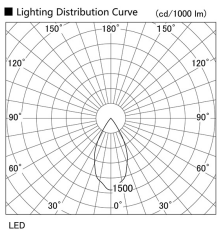

Item no. DD105-2150MB9040

Series Name:  $\Phi$ 100 Lens type Adjustable downlight, Antiglare

Installation	Recessed mount
Type	$\Phi$ 100 Lens type Adjustable downlight, Antiglare
Fixture wattage	21W
Beam angle	52 deg
Color Temp.	4000K
CRI	Ra>90
Luminous	1680 lm
Body	Die-cast aluminum alloy
Body finish	N/A
Trim finish	Black
Reflector finish	Mirror
IP Rate	IP20
Light source	COB module
Input Voltage	AC220~240V
Dimming Type	Non-Dimmable
Certificate	CCC
Cut Hole	100mm

Height (Weight)	
31.8W	152 (0.9kg)
24.3W	152 (0.9kg)
21.0W	115 (0.8kg)
14.0W	115 (0.8kg)