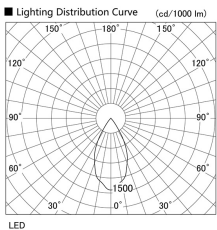

Item no. DD105-2150MB9040

Series Name: Φ 100 Lens type Adjustable downlight, Antiglare

Installation	Recessed mount
Type	Φ 100 Lens type Adjustable downlight, Antiglare
Fixture wattage	21W
Beam angle	52 deg
Color Temp.	4000K
CRI	Ra>90
Luminous	1680 lm
Body	Die-cast aluminum alloy
Body finish	N/A
Trim finish	Black
Reflector finish	Mirror
IP Rate	IP20
Light source	COB module
Input Voltage	AC220~240V
Dimming Type	Non-Dimmable
Certificate	CCC
Cut Hole	100mm

Height (Weight)	
31.8W	152 (0.9kg)
24.3W	152 (0.9kg)
21.0W	115 (0.8kg)
14.0W	115 (0.8kg)