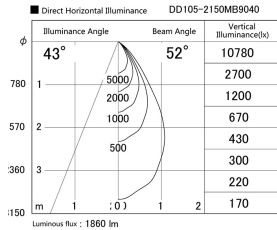

Item no. DD105-2150MB9040

Series Name:  $\Phi$ 100 Lens type Adjustable downlight, Antiglare

Installation	Recessed mount
Type	$\Phi$ 100 Lens type Adjustable downlight, Antiglare
Fixture wattage	21W
Beam angle	52 deg
Color Temp.	4000K
CRI	Ra>90
Luminous	1680 lm
Body	Die-cast aluminum alloy
Body finish	N/A
Trim finish	Black
Reflector finish	Mirror
IP Rate	IP20
Light source	COB module
Input Voltage	AC220~240V
Dimming Type	Non-Dimmable
Certificate	CCC
Cut Hole	100mm

Height (Weight)	
31.8W	152 (0.9kg)
24.3W	152 (0.9kg)
21.0W	115 (0.8kg)
14.0W	115 (0.8kg)