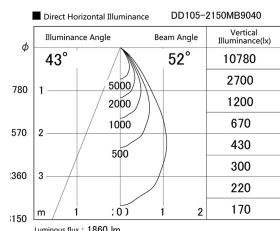

Item no. DD105-2150MB9040

Series Name: Φ 100 Lens type Adjustable downlight, Antiglare

Installation	Recessed mount
Type	
Fixture wattage	21W
Beam angle	52 deg
Color Temp.	4000K
CRI	Ra>90
Luminous	1680 lm
Body	Die-cast aluminum alloy
Body finish	N/A
Trim finish	Black
Reflector finish	Mirror
IP Rate	IP20
Light source	COB module
Input Voltage	AC220~240V
Dimming Type	Non-Dimmable
Certificate	CCC
Cut Hole	100mm

Height (Weight)	
31.8W	152 (0.9kg)
24.3W	152 (0.9kg)
21.0W	115 (0.8kg)
14.0W	115 (0.8kg)