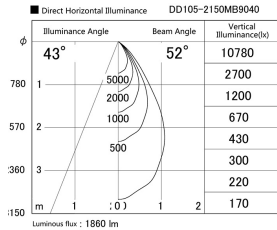

Item no. DD105-2150MB9040

Series Name: Φ 100 Lens type Adjustable downlight, Antiglare

Installation	Recessed mount
Type	Φ 100 Lens type Adjustable downlight, Antiglare
Fixture wattage	21W
Beam angle	52 deg
Color Temp.	4000K
CRI	Ra>90
Luminous	1680 lm
Body	Die-cast aluminum alloy
Body finish	N/A
Trim finish	Black
Reflector finish	Mirror
IP Rate	IP20
Light source	COB module
Input Voltage	AC220~240V
Dimming Type	Non-Dimmable
Certificate	CCC
Cut Hole	100mm

Height (Weight)	
31.8W	152 (0.9kg)
24.3W	152 (0.9kg)
21.0W	115 (0.8kg)
14.0W	115 (0.8kg)