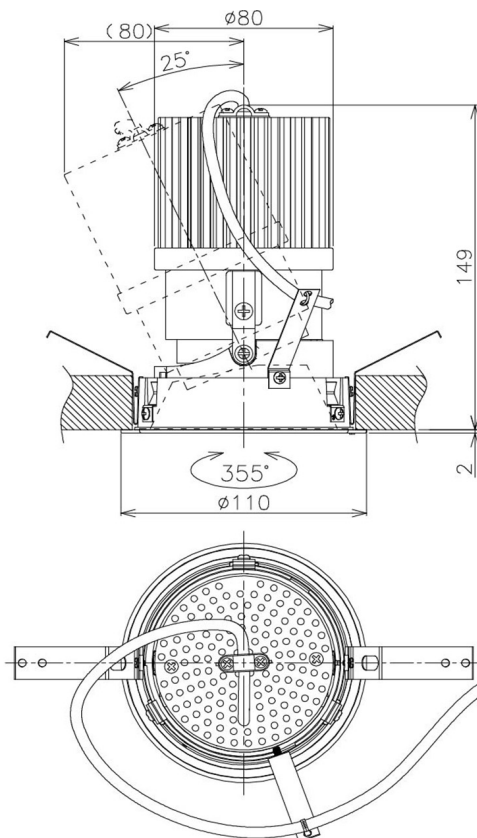

Item no. DD105-2515MB9027

Series Name: Φ 100 Lens type Adjustable downlight, Antiglare

Installation	Recessed mount
Type	Φ 100 Lens type Adjustable downlight, Antiglare
Fixture wattage	24.3W
Beam angle	17 deg
Color Temp.	2700K
CRI	Ra>90
Luminous	1920 lm
Body	Die-cast aluminum alloy
Body finish	N/A
Trim finish	Black
Reflector finish	Mirror
IP Rate	IP20
Light source	COB module
Input Voltage	AC220~240V
Dimming Type	Non-Dimmable
Certificate	CCC
Cut Hole	100mm

Height (Weight)	
31.8W	152 (0.9kg)
24.3W	152 (0.9kg)
21.0W	115 (0.8kg)
14.0W	115 (0.8kg)