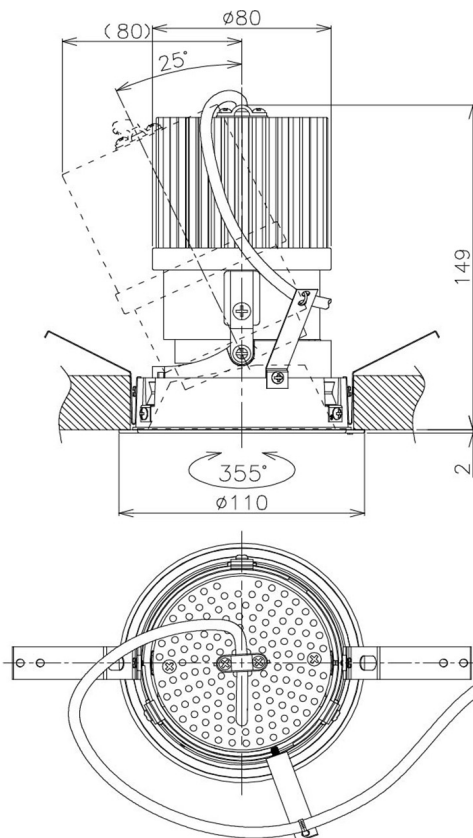

Item no. DD105-2515MB9027

Series Name:  $\Phi$ 100 Lens type Adjustable downlight, Antiglare

Installation	Recessed mount
Type	
Fixture wattage	24.3W
Beam angle	17 deg
Color Temp.	2700K
CRI	Ra>90
Luminous	1920 lm
Body	Die-cast aluminum alloy
Body finish	N/A
Trim finish	Black
Reflector finish	Mirror
IP Rate	IP20
Light source	COB module
Input Voltage	AC220~240V
Dimming Type	Non-Dimmable
Certificate	CCC
Cut Hole	100mm

Height (Weight)	
31.8W	152 (0.9kg)
24.3W	152 (0.9kg)
21.0W	115 (0.8kg)
14.0W	115 (0.8kg)