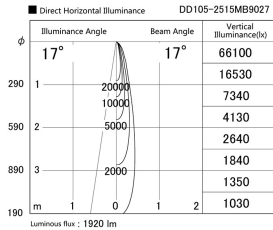

Item no. DD105-2515MB9027

Series Name:  $\Phi$ 100 Lens type Adjustable downlight, Antiglare

Installation	Recessed mount
Type	
Fixture wattage	24.3W
Beam angle	17 deg
Color Temp.	2700K
CRI	Ra>90
Luminous	1920 lm
Body	Die-cast aluminum alloy
Body finish	N/A
Trim finish	Black
Reflector finish	Mirror
IP Rate	IP20
Light source	COB module
Input Voltage	AC220~240V
Dimming Type	Non-Dimmable
Certificate	CCC
Cut Hole	100mm

Height (Weight)	
31.8W	152 (0.9kg)
24.3W	152 (0.9kg)
21.0W	115 (0.8kg)
14.0W	115 (0.8kg)