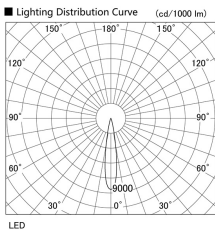

Item no. DD105-2515MB9027

Series Name: Φ 100 Lens type Adjustable downlight, Antiglare

Installation	Recessed mount
Type	Φ 100 Lens type Adjustable downlight, Antiglare
Fixture wattage	24.3W
Beam angle	17 deg
Color Temp.	2700K
CRI	Ra>90
Luminous	1920 lm
Body	Die-cast aluminum alloy
Body finish	N/A
Trim finish	Black
Reflector finish	Mirror
IP Rate	IP20
Light source	COB module
Input Voltage	AC220~240V
Dimming Type	Non-Dimmable
Certificate	CCC
Cut Hole	100mm

Height (Weight)	
31.8W	152 (0.9kg)
24.3W	152 (0.9kg)
21.0W	115 (0.8kg)
14.0W	115 (0.8kg)