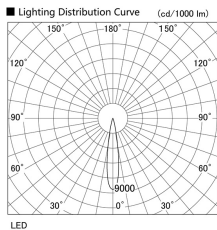

Item no. DD105-2515MB9027

Series Name:  $\Phi$ 100 Lens type Adjustable downlight, Antiglare

Installation	Recessed mount
Type	
Fixture wattage	24.3W
Beam angle	17 deg
Color Temp.	2700K
CRI	Ra>90
Luminous	1920 lm
Body	Die-cast aluminum alloy
Body finish	N/A
Trim finish	Black
Reflector finish	Mirror
IP Rate	IP20
Light source	COB module
Input Voltage	AC220~240V
Dimming Type	Non-Dimmable
Certificate	CCC
Cut Hole	100mm

Height (Weight)	
31.8W	152 (0.9kg)
24.3W	152 (0.9kg)
21.0W	115 (0.8kg)
14.0W	115 (0.8kg)