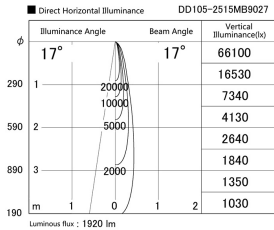

Item no. DD105-2515MB9027

Series Name: Φ 100 Lens type Adjustable downlight, Antiglare

Installation	Recessed mount
Type	Φ 100 Lens type Adjustable downlight, Antiglare
Fixture wattage	24.3W
Beam angle	17 deg
Color Temp.	2700K
CRI	Ra>90
Luminous	1920 lm
Body	Die-cast aluminum alloy
Body finish	N/A
Trim finish	Black
Reflector finish	Mirror
IP Rate	IP20
Light source	COB module
Input Voltage	AC220~240V
Dimming Type	Non-Dimmable
Certificate	CCC
Cut Hole	100mm

Height (Weight)	
31.8W	152 (0.9kg)
24.3W	152 (0.9kg)
21.0W	115 (0.8kg)
14.0W	115 (0.8kg)