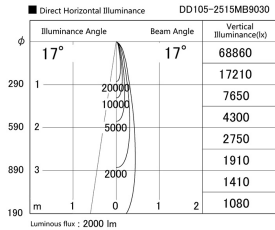

Item no. DD105-2515MB9030

Series Name: Φ 100 Lens type Adjustable downlight, Antiglare

Installation	Recessed mount
Type	
Fixture wattage	24.3W
Beam angle	17 deg
Color Temp.	3000K
CRI	Ra>90
Luminous	2000 lm
Body	Die-cast aluminum alloy
Body finish	N/A
Trim finish	Black
Reflector finish	Mirror
IP Rate	IP20
Light source	COB module
Input Voltage	AC220~240V
Dimming Type	Non-Dimmable
Certificate	CCC
Cut Hole	100mm

Height (Weight)	
31.8W	152 (0.9kg)
24.3W	152 (0.9kg)
21.0W	115 (0.8kg)
14.0W	115 (0.8kg)