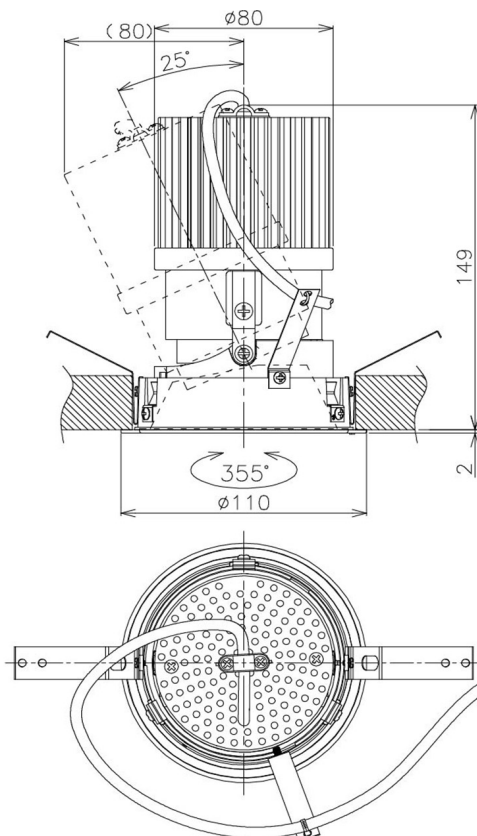

Item no. DD105-2515MB9030

Series Name: Φ 100 Lens type Adjustable downlight, Antiglare

Installation	Recessed mount
Type	Φ 100 Lens type Adjustable downlight, Antiglare
Fixture wattage	24.3W
Beam angle	17 deg
Color Temp.	3000K
CRI	Ra>90
Luminous	2000 lm
Body	Die-cast aluminum alloy
Body finish	N/A
Trim finish	Black
Reflector finish	Mirror
IP Rate	IP20
Light source	COB module
Input Voltage	AC220~240V
Dimming Type	Non-Dimmable
Certificate	CCC
Cut Hole	100mm

Height (Weight)	
31.8W	152 (0.9kg)
24.3W	152 (0.9kg)
21.0W	115 (0.8kg)
14.0W	115 (0.8kg)