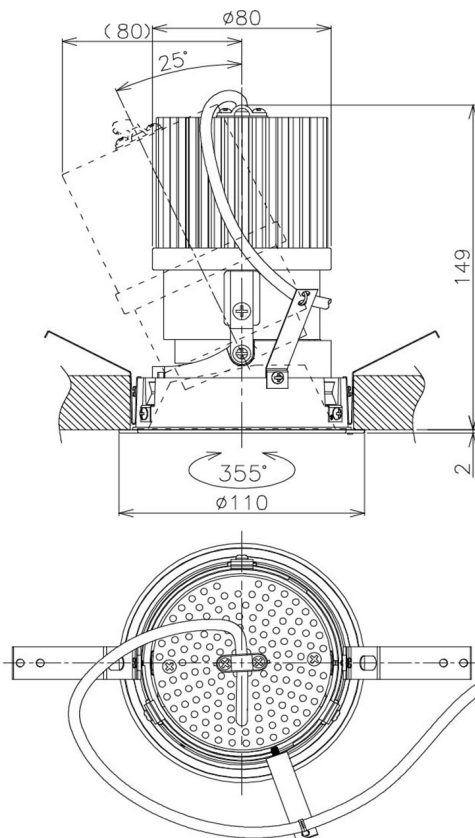

Item no. DD105-2515MB9030

Series Name:  $\Phi$ 100 Lens type Adjustable downlight, Antiglare

|                  |                         |
|------------------|-------------------------|
| Installation     | Recessed mount          |
| Type             |                         |
| Fixture wattage  | 24.3W                   |
| Beam angle       | 17 deg                  |
| Color Temp.      | 3000K                   |
| CRI              | Ra>90                   |
| Luminous         | 2000 lm                 |
| Body             | Die-cast aluminum alloy |
| Body finish      | N/A                     |
| Trim finish      | Black                   |
| Reflector finish | Mirror                  |
| IP Rate          | IP20                    |
| Light source     | COB module              |
| Input Voltage    | AC220~240V              |
| Dimming Type     | Non-Dimmable            |
| Certificate      | CCC                     |
| Cut Hole         | 100mm                   |

| Height (Weight) |             |
|-----------------|-------------|
| 31.8W           | 152 (0.9kg) |
| 24.3W           | 152 (0.9kg) |
| 21.0W           | 115 (0.8kg) |
| 14.0W           | 115 (0.8kg) |