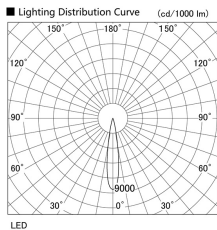

Item no. DD105-2515MB9030

Series Name: Φ 100 Lens type Adjustable downlight, Antiglare

Installation	Recessed mount
Type	
Fixture wattage	24.3W
Beam angle	17 deg
Color Temp.	3000K
CRI	Ra>90
Luminous	2000 lm
Body	Die-cast aluminum alloy
Body finish	N/A
Trim finish	Black
Reflector finish	Mirror
IP Rate	IP20
Light source	COB module
Input Voltage	AC220~240V
Dimming Type	Non-Dimmable
Certificate	CCC
Cut Hole	100mm

Height (Weight)	
31.8W	152 (0.9kg)
24.3W	152 (0.9kg)
21.0W	115 (0.8kg)
14.0W	115 (0.8kg)