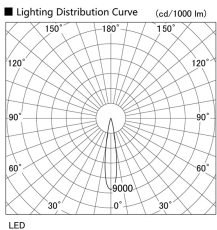

Item no. DD105-2515MB9030

Series Name: Φ 100 Lens type Adjustable downlight, Antiglare

Installation	Recessed mount
Type	Φ 100 Lens type Adjustable downlight, Antiglare
Fixture wattage	24.3W
Beam angle	17 deg
Color Temp.	3000K
CRI	Ra>90
Luminous	2000 lm
Body	Die-cast aluminum alloy
Body finish	N/A
Trim finish	Black
Reflector finish	Mirror
IP Rate	IP20
Light source	COB module
Input Voltage	AC220~240V
Dimming Type	Non-Dimmable
Certificate	CCC
Cut Hole	100mm

Height (Weight)	
31.8W	152 (0.9kg)
24.3W	152 (0.9kg)
21.0W	115 (0.8kg)
14.0W	115 (0.8kg)