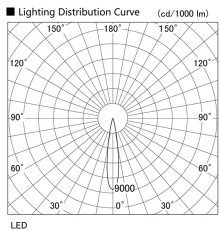

Item no. DD105-2515MB9030

Series Name:  $\Phi$ 100 Lens type Adjustable downlight, Antiglare

|                  |                         |
|------------------|-------------------------|
| Installation     | Recessed mount          |
| Type             |                         |
| Fixture wattage  | 24.3W                   |
| Beam angle       | 17 deg                  |
| Color Temp.      | 3000K                   |
| CRI              | Ra>90                   |
| Luminous         | 2000 lm                 |
| Body             | Die-cast aluminum alloy |
| Body finish      | N/A                     |
| Trim finish      | Black                   |
| Reflector finish | Mirror                  |
| IP Rate          | IP20                    |
| Light source     | COB module              |
| Input Voltage    | AC220~240V              |
| Dimming Type     | Non-Dimmable            |
| Certificate      | CCC                     |
| Cut Hole         | 100mm                   |

| Height (Weight) |             |
|-----------------|-------------|
| 31.8W           | 152 (0.9kg) |
| 24.3W           | 152 (0.9kg) |
| 21.0W           | 115 (0.8kg) |
| 14.0W           | 115 (0.8kg) |