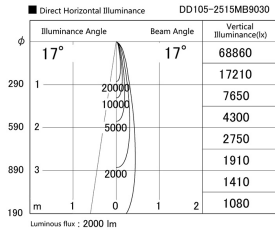

Item no. DD105-2515MB9030

Series Name:  $\Phi$ 100 Lens type Adjustable downlight, Antiglare

|                  |                         |
|------------------|-------------------------|
| Installation     | Recessed mount          |
| Type             |                         |
| Fixture wattage  | 24.3W                   |
| Beam angle       | 17 deg                  |
| Color Temp.      | 3000K                   |
| CRI              | Ra>90                   |
| Luminous         | 2000 lm                 |
| Body             | Die-cast aluminum alloy |
| Body finish      | N/A                     |
| Trim finish      | Black                   |
| Reflector finish | Mirror                  |
| IP Rate          | IP20                    |
| Light source     | COB module              |
| Input Voltage    | AC220~240V              |
| Dimming Type     | Non-Dimmable            |
| Certificate      | CCC                     |
| Cut Hole         | 100mm                   |

| Height (Weight) |             |
|-----------------|-------------|
| 31.8W           | 152 (0.9kg) |
| 24.3W           | 152 (0.9kg) |
| 21.0W           | 115 (0.8kg) |
| 14.0W           | 115 (0.8kg) |