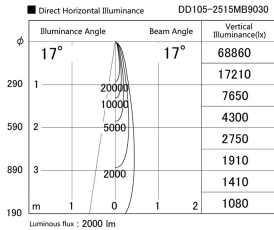

Item no. DD105-2515MB9030

Series Name: Φ 100 Lens type Adjustable downlight, Antiglare

Installation	Recessed mount
Type	Φ 100 Lens type Adjustable downlight, Antiglare
Fixture wattage	24.3W
Beam angle	17 deg
Color Temp.	3000K
CRI	Ra>90
Luminous	2000 lm
Body	Die-cast aluminum alloy
Body finish	N/A
Trim finish	Black
Reflector finish	Mirror
IP Rate	IP20
Light source	COB module
Input Voltage	AC220~240V
Dimming Type	Non-Dimmable
Certificate	CCC
Cut Hole	100mm

Height (Weight)	
31.8W	152 (0.9kg)
24.3W	152 (0.9kg)
21.0W	115 (0.8kg)
14.0W	115 (0.8kg)