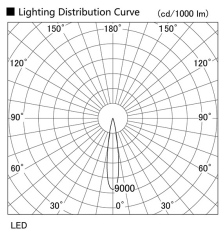

Item no. DD105-2515MB9035

Series Name: Φ 100 Lens type Adjustable downlight, Antiglare

Installation	Recessed mount
Type	
Fixture wattage	24.3W
Beam angle	17 deg
Color Temp.	3500K
CRI	Ra>90
Luminous	2040 lm
Body	Die-cast aluminum alloy
Body finish	N/A
Trim finish	Black
Reflector finish	Mirror
IP Rate	IP20
Light source	COB module
Input Voltage	AC220~240V
Dimming Type	Non-Dimmable
Certificate	CCC
Cut Hole	100mm

Height (Weight)	
31.8W	152 (0.9kg)
24.3W	152 (0.9kg)
21.0W	115 (0.8kg)
14.0W	115 (0.8kg)