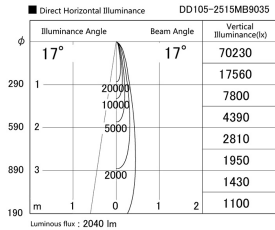

Item no. DD105-2515MB9035

Series Name: Φ 100 Lens type Adjustable downlight, Antiglare

Installation	Recessed mount
Type	
Fixture wattage	24.3W
Beam angle	17 deg
Color Temp.	3500K
CRI	Ra>90
Luminous	2040 lm
Body	Die-cast aluminum alloy
Body finish	N/A
Trim finish	Black
Reflector finish	Mirror
IP Rate	IP20
Light source	COB module
Input Voltage	AC220~240V
Dimming Type	Non-Dimmable
Certificate	CCC
Cut Hole	100mm

Height (Weight)	
31.8W	152 (0.9kg)
24.3W	152 (0.9kg)
21.0W	115 (0.8kg)
14.0W	115 (0.8kg)