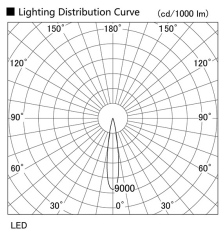

Item no. DD105-2515MB9040

Series Name:  $\Phi$ 100 Lens type Adjustable downlight, Antiglare

Installation	Recessed mount
Type	
Fixture wattage	24.3W
Beam angle	17 deg
Color Temp.	4000K
CRI	Ra>90
Luminous	2060 lm
Body	Die-cast aluminum alloy
Body finish	N/A
Trim finish	Black
Reflector finish	Mirror
IP Rate	IP20
Light source	COB module
Input Voltage	AC220~240V
Dimming Type	Non-Dimmable
Certificate	CCC
Cut Hole	100mm

Height (Weight)	
31.8W	152 (0.9kg)
24.3W	152 (0.9kg)
21.0W	115 (0.8kg)
14.0W	115 (0.8kg)