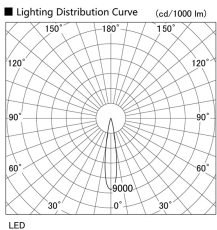

Item no. DD105-2515MB9040

Series Name: Φ 100 Lens type Adjustable downlight, Antiglare

| | |
|------------------|--|
| Installation | Recessed mount |
| Type | Φ 100 Lens type Adjustable downlight, Antiglare |
| Fixture wattage | 24.3W |
| Beam angle | 17 deg |
| Color Temp. | 4000K |
| CRI | Ra>90 |
| Luminous | 2060 lm |
| Body | Die-cast aluminum alloy |
| Body finish | N/A |
| Trim finish | Black |
| Reflector finish | Mirror |
| IP Rate | IP20 |
| Light source | COB module |
| Input Voltage | AC220~240V |
| Dimming Type | Non-Dimmable |
| Certificate | CCC |
| Cut Hole | 100mm |

| Height (Weight) | |
|-----------------|-------------|
| 31.8W | 152 (0.9kg) |
| 24.3W | 152 (0.9kg) |
| 21.0W | 115 (0.8kg) |
| 14.0W | 115 (0.8kg) |