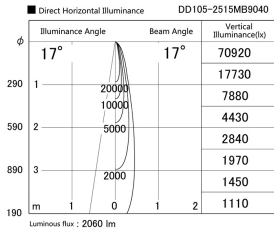

Item no. DD105-2515MB9040

Series Name: Φ 100 Lens type Adjustable downlight, Antiglare

| | |
|------------------|--|
| Installation | Recessed mount |
| Type | Φ 100 Lens type Adjustable downlight, Antiglare |
| Fixture wattage | 24.3W |
| Beam angle | 17 deg |
| Color Temp. | 4000K |
| CRI | Ra>90 |
| Luminous | 2060 lm |
| Body | Die-cast aluminum alloy |
| Body finish | N/A |
| Trim finish | Black |
| Reflector finish | Mirror |
| IP Rate | IP20 |
| Light source | COB module |
| Input Voltage | AC220~240V |
| Dimming Type | Non-Dimmable |
| Certificate | CCC |
| Cut Hole | 100mm |

| Height (Weight) | |
|-----------------|-------------|
| 31.8W | 152 (0.9kg) |
| 24.3W | 152 (0.9kg) |
| 21.0W | 115 (0.8kg) |
| 14.0W | 115 (0.8kg) |