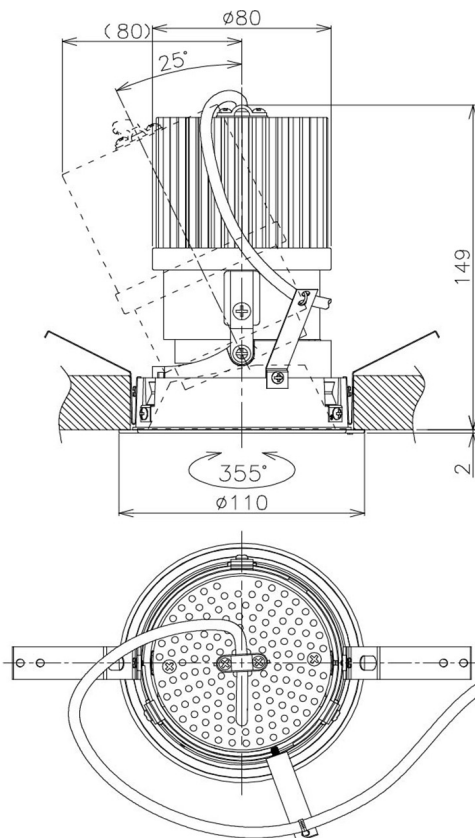

Item no. DD105-2515MB9040

Series Name: Φ 100 Lens type Adjustable downlight, Antiglare

| | |
|------------------|--|
| Installation | Recessed mount |
| Type | Φ 100 Lens type Adjustable downlight, Antiglare |
| Fixture wattage | 24.3W |
| Beam angle | 17 deg |
| Color Temp. | 4000K |
| CRI | Ra>90 |
| Luminous | 2060 lm |
| Body | Die-cast aluminum alloy |
| Body finish | N/A |
| Trim finish | Black |
| Reflector finish | Mirror |
| IP Rate | IP20 |
| Light source | COB module |
| Input Voltage | AC220~240V |
| Dimming Type | Non-Dimmable |
| Certificate | CCC |
| Cut Hole | 100mm |

| Height (Weight) | |
|-----------------|-------------|
| 31.8W | 152 (0.9kg) |
| 24.3W | 152 (0.9kg) |
| 21.0W | 115 (0.8kg) |
| 14.0W | 115 (0.8kg) |