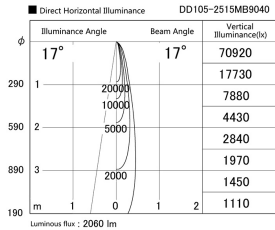

Item no. DD105-2515MB9040

Series Name:  $\Phi$ 100 Lens type Adjustable downlight, Antiglare

Installation	Recessed mount
Type	
Fixture wattage	24.3W
Beam angle	17 deg
Color Temp.	4000K
CRI	Ra>90
Luminous	2060 lm
Body	Die-cast aluminum alloy
Body finish	N/A
Trim finish	Black
Reflector finish	Mirror
IP Rate	IP20
Light source	COB module
Input Voltage	AC220~240V
Dimming Type	Non-Dimmable
Certificate	CCC
Cut Hole	100mm

Height (Weight)	
31.8W	152 (0.9kg)
24.3W	152 (0.9kg)
21.0W	115 (0.8kg)
14.0W	115 (0.8kg)