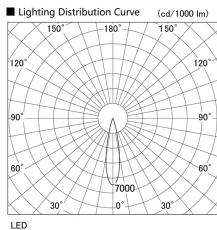

Item no. DD105-2520MB9027

Series Name:  $\Phi$ 100 Lens type Adjustable downlight, Antiglare

Installation	Recessed mount
Type	
Fixture wattage	24.3W
Beam angle	22 deg
Color Temp.	2700K
CRI	Ra>90
Luminous	2035 lm
Body	Die-cast aluminum alloy
Body finish	N/A
Trim finish	Black
Reflector finish	Mirror
IP Rate	IP20
Light source	COB module
Input Voltage	AC220~240V
Dimming Type	Non-Dimmable
Certificate	CCC
Cut Hole	100mm

Height (Weight)	
31.8W	152 (0.9kg)
24.3W	152 (0.9kg)
21.0W	115 (0.8kg)
14.0W	115 (0.8kg)