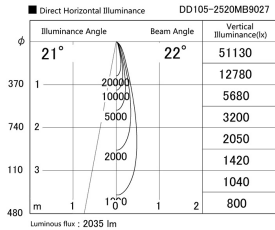

Item no. DD105-2520MB9027

Series Name:  $\Phi$ 100 Lens type Adjustable downlight, Antiglare

Installation	Recessed mount
Type	$\Phi$ 100 Lens type Adjustable downlight, Antiglare
Fixture wattage	24.3W
Beam angle	22 deg
Color Temp.	2700K
CRI	Ra>90
Luminous	2035 lm
Body	Die-cast aluminum alloy
Body finish	N/A
Trim finish	Black
Reflector finish	Mirror
IP Rate	IP20
Light source	COB module
Input Voltage	AC220~240V
Dimming Type	Non-Dimmable
Certificate	CCC
Cut Hole	100mm

Height (Weight)	
31.8W	152 (0.9kg)
24.3W	152 (0.9kg)
21.0W	115 (0.8kg)
14.0W	115 (0.8kg)