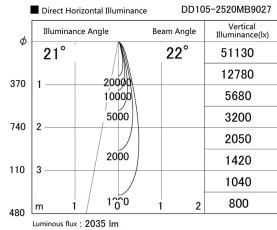

Item no. DD105-2520MB9027

Series Name:  $\Phi$ 100 Lens type Adjustable downlight, Antiglare

Installation	Recessed mount
Type	
Fixture wattage	24.3W
Beam angle	22 deg
Color Temp.	2700K
CRI	Ra>90
Luminous	2035 lm
Body	Die-cast aluminum alloy
Body finish	N/A
Trim finish	Black
Reflector finish	Mirror
IP Rate	IP20
Light source	COB module
Input Voltage	AC220~240V
Dimming Type	Non-Dimmable
Certificate	CCC
Cut Hole	100mm

Height (Weight)	
31.8W	152 (0.9kg)
24.3W	152 (0.9kg)
21.0W	115 (0.8kg)
14.0W	115 (0.8kg)