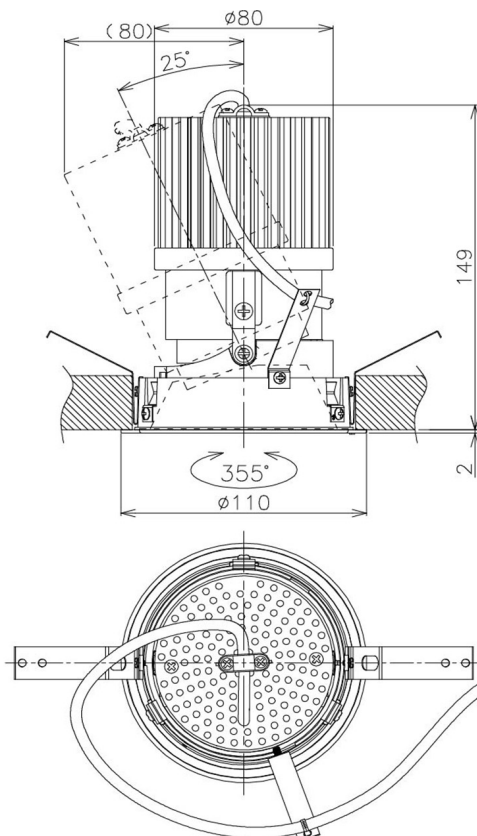

Item no. DD105-2520MB9027

Series Name:  $\Phi$ 100 Lens type Adjustable downlight, Antiglare

Installation	Recessed mount
Type	$\Phi$ 100 Lens type Adjustable downlight, Antiglare
Fixture wattage	24.3W
Beam angle	22 deg
Color Temp.	2700K
CRI	Ra>90
Luminous	2035 lm
Body	Die-cast aluminum alloy
Body finish	N/A
Trim finish	Black
Reflector finish	Mirror
IP Rate	IP20
Light source	COB module
Input Voltage	AC220~240V
Dimming Type	Non-Dimmable
Certificate	CCC
Cut Hole	100mm

Height (Weight)	
31.8W	152 (0.9kg)
24.3W	152 (0.9kg)
21.0W	115 (0.8kg)
14.0W	115 (0.8kg)