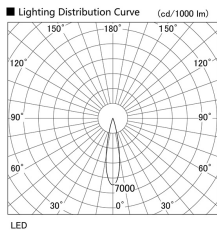

Item no. DD105-2520MB9027

Series Name:  $\Phi$ 100 Lens type Adjustable downlight, Antiglare

Installation	Recessed mount
Type	$\Phi$ 100 Lens type Adjustable downlight, Antiglare
Fixture wattage	24.3W
Beam angle	22 deg
Color Temp.	2700K
CRI	Ra>90
Luminous	2035 lm
Body	Die-cast aluminum alloy
Body finish	N/A
Trim finish	Black
Reflector finish	Mirror
IP Rate	IP20
Light source	COB module
Input Voltage	AC220~240V
Dimming Type	Non-Dimmable
Certificate	CCC
Cut Hole	100mm

Height (Weight)	
31.8W	152 (0.9kg)
24.3W	152 (0.9kg)
21.0W	115 (0.8kg)
14.0W	115 (0.8kg)