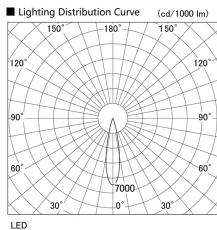

Item no. DD105-2520MB9030

Series Name:  $\Phi$ 100 Lens type Adjustable downlight, Antiglare

■ Direct Horizontal Illuminance DD105-2520MB9030

Illuminance Angle	Beam Angle	Vertical Illuminance (lx)
$\phi$ 21°	22°	53270
370	1	13320
740	2	5920
110	3	3330
480	m	2130
	1	1480
	0	1090
	1	830
	2	

Luminous flux : 2120 lm

Installation	Recessed mount
Type	
Fixture wattage	24.3W
Beam angle	22 deg
Color Temp.	3000K
CRI	Ra>90
Luminous	2120 lm
Body	Die-cast aluminum alloy
Body finish	N/A
Trim finish	Black
Reflector finish	Mirror
IP Rate	IP20
Light source	COB module
Input Voltage	AC220~240V
Dimming Type	Non-Dimmable
Certificate	CCC
Cut Hole	100mm

Height (Weight)	
31.8W	152 (0.9kg)
24.3W	152 (0.9kg)
21.0W	115 (0.8kg)
14.0W	115 (0.8kg)