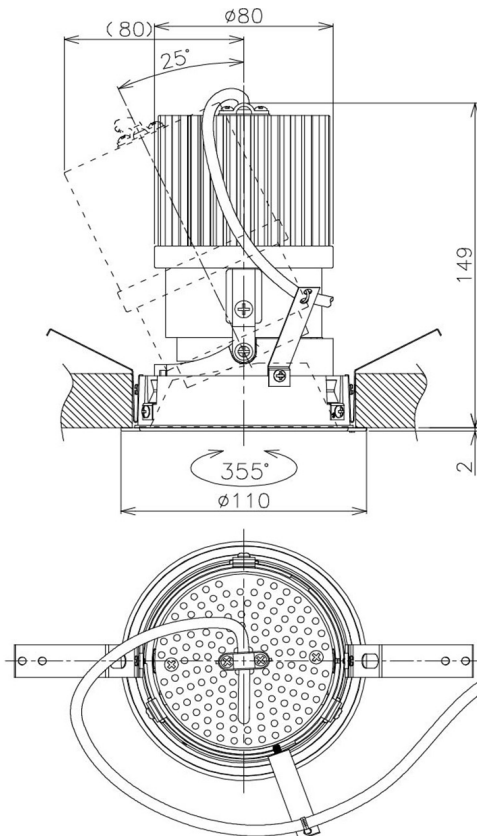

Item no. DD105-2520MB9030

Series Name: Φ 100 Lens type Adjustable downlight, Antiglare

■ Direct Horizontal Illuminance DD105-2520MB9030

Illuminance Angle	Beam Angle	Vertical Illuminance(lx)
ϕ 21°	22°	53270
370	1	13320
		5920
740	2	3330
		2130
110	3	1480
		1090
480	m	830

Luminous flux : 2120 lm

Installation	Recessed mount
Type	Φ 100 Lens type Adjustable downlight, Antiglare
Fixture wattage	24.3W
Beam angle	22 deg
Color Temp.	3000K
CRI	Ra>90
Luminous	2120 lm
Body	Die-cast aluminum alloy
Body finish	N/A
Trim finish	Black
Reflector finish	Mirror
IP Rate	IP20
Light source	COB module
Input Voltage	AC220~240V
Dimming Type	Non-Dimmable
Certificate	CCC
Cut Hole	100mm

Height (Weight)	
31.8W	152 (0.9kg)
24.3W	152 (0.9kg)
21.0W	115 (0.8kg)
14.0W	115 (0.8kg)