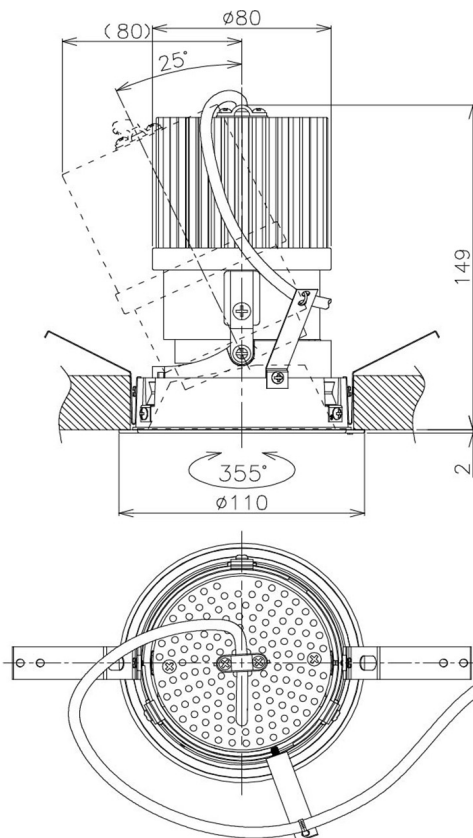

Item no. DD105-2520MB9030

Series Name:  $\Phi$ 100 Lens type Adjustable downlight, Antiglare

■ Direct Horizontal Illuminance DD105-2520MB9030

Illuminance Angle	Beam Angle	Vertical Illuminance (lx)
$\phi$ 21°	22°	53270
370	1	13320
740	2	5920
110	3	3330
480	m	2130
	1	1480
	0	1090
	1	830
	2	

Luminous flux : 2120 lm

Installation	Recessed mount
Type	
Fixture wattage	24.3W
Beam angle	22 deg
Color Temp.	3000K
CRI	Ra>90
Luminous	2120 lm
Body	Die-cast aluminum alloy
Body finish	N/A
Trim finish	Black
Reflector finish	Mirror
IP Rate	IP20
Light source	COB module
Input Voltage	AC220~240V
Dimming Type	Non-Dimmable
Certificate	CCC
Cut Hole	100mm

Height (Weight)	
31.8W	152 (0.9kg)
24.3W	152 (0.9kg)
21.0W	115 (0.8kg)
14.0W	115 (0.8kg)