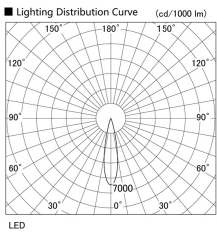

Item no. DD105-2520MB9030

Series Name: Φ 100 Lens type Adjustable downlight, Antiglare

■ Direct Horizontal Illuminance DD105-2520MB9030

Illuminance Angle	Beam Angle	Vertical Illuminance(lx)
ϕ 21°	22°	53270
370	1	13320
		5920
740	2	3330
		2130
110	3	1480
		1090
480	m	830

Luminous flux : 2120 lm

Installation	Recessed mount
Type	Φ 100 Lens type Adjustable downlight, Antiglare
Fixture wattage	24.3W
Beam angle	22 deg
Color Temp.	3000K
CRI	Ra>90
Luminous	2120 lm
Body	Die-cast aluminum alloy
Body finish	N/A
Trim finish	Black
Reflector finish	Mirror
IP Rate	IP20
Light source	COB module
Input Voltage	AC220~240V
Dimming Type	Non-Dimmable
Certificate	CCC
Cut Hole	100mm

Height (Weight)	
31.8W	152 (0.9kg)
24.3W	152 (0.9kg)
21.0W	115 (0.8kg)
14.0W	115 (0.8kg)