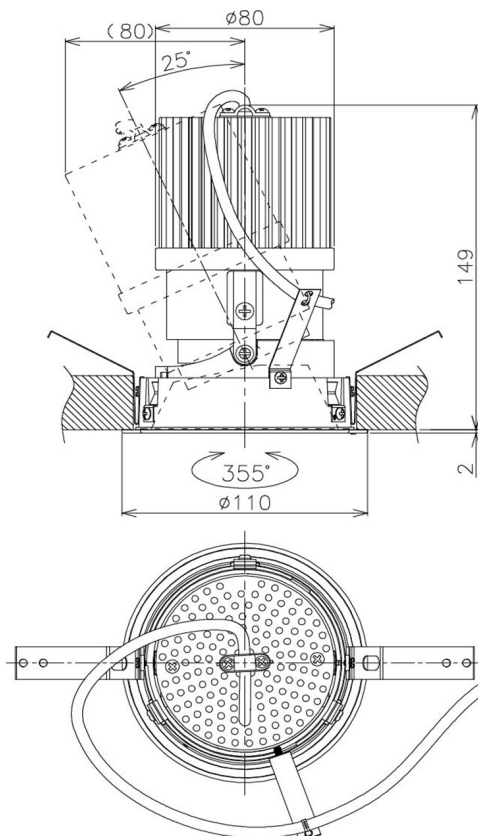

Item no. DD105-2520MB9035

Series Name:  $\Phi$ 100 Lens type Adjustable downlight, Antiglare

Installation	Recessed mount
Type	$\Phi$ 100 Lens type Adjustable downlight, Antiglare
Fixture wattage	24.3W
Beam angle	22 deg
Color Temp.	3500K
CRI	Ra>90
Luminous	2165 lm
Body	Die-cast aluminum alloy
Body finish	N/A
Trim finish	Black
Reflector finish	Mirror
IP Rate	IP20
Light source	COB module
Input Voltage	AC220~240V
Dimming Type	Non-Dimmable
Certificate	CCC
Cut Hole	100mm

Height (Weight)	
31.8W	152 (0.9kg)
24.3W	152 (0.9kg)
21.0W	115 (0.8kg)
14.0W	115 (0.8kg)