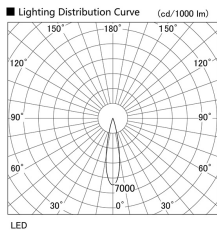

Item no. DD105-2520MB9035

Series Name:  $\Phi$ 100 Lens type Adjustable downlight, Antiglare

Installation	Recessed mount
Type	$\Phi$ 100 Lens type Adjustable downlight, Antiglare
Fixture wattage	24.3W
Beam angle	22 deg
Color Temp.	3500K
CRI	Ra>90
Luminous	2165 lm
Body	Die-cast aluminum alloy
Body finish	N/A
Trim finish	Black
Reflector finish	Mirror
IP Rate	IP20
Light source	COB module
Input Voltage	AC220~240V
Dimming Type	Non-Dimmable
Certificate	CCC
Cut Hole	100mm

Height (Weight)	
31.8W	152 (0.9kg)
24.3W	152 (0.9kg)
21.0W	115 (0.8kg)
14.0W	115 (0.8kg)