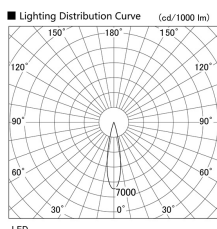

Item no. DD105-2520MB9035

Series Name: Φ 100 Lens type Adjustable downlight, Antiglare

Installation	Recessed mount
Type	
Fixture wattage	24.3W
Beam angle	22 deg
Color Temp.	3500K
CRI	Ra>90
Luminous	2165 lm
Body	Die-cast aluminum alloy
Body finish	N/A
Trim finish	Black
Reflector finish	Mirror
IP Rate	IP20
Light source	COB module
Input Voltage	AC220~240V
Dimming Type	Non-Dimmable
Certificate	CCC
Cut Hole	100mm

Height (Weight)	
31.8W	152 (0.9kg)
24.3W	152 (0.9kg)
21.0W	115 (0.8kg)
14.0W	115 (0.8kg)