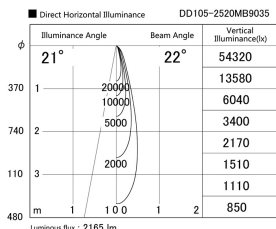

Item no. DD105-2520MB9035

Series Name: Φ 100 Lens type Adjustable downlight, Antiglare

Installation	Recessed mount
Type	
Fixture wattage	24.3W
Beam angle	22 deg
Color Temp.	3500K
CRI	Ra>90
Luminous	2165 lm
Body	Die-cast aluminum alloy
Body finish	N/A
Trim finish	Black
Reflector finish	Mirror
IP Rate	IP20
Light source	COB module
Input Voltage	AC220~240V
Dimming Type	Non-Dimmable
Certificate	CCC
Cut Hole	100mm

Height (Weight)	
31.8W	152 (0.9kg)
24.3W	152 (0.9kg)
21.0W	115 (0.8kg)
14.0W	115 (0.8kg)