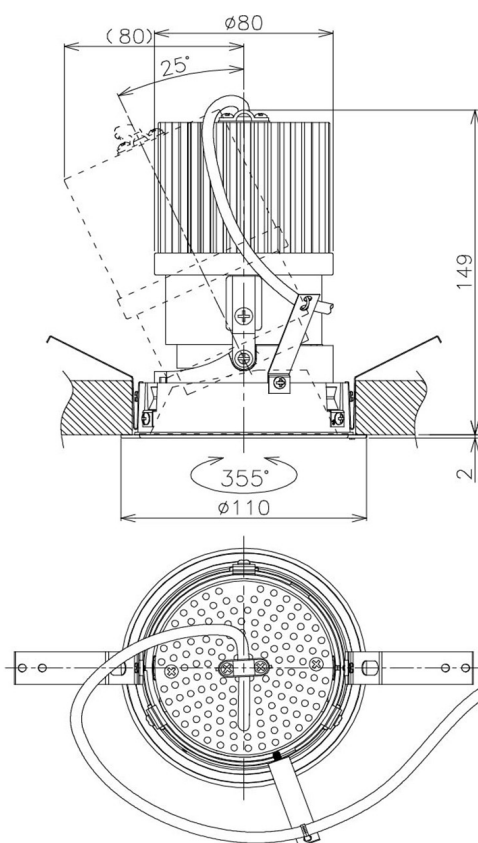

Item no. DD105-2520MB9035

Series Name: Φ 100 Lens type Adjustable downlight, Antiglare

Installation	Recessed mount
Type	
Fixture wattage	24.3W
Beam angle	22 deg
Color Temp.	3500K
CRI	Ra>90
Luminous	2165 lm
Body	Die-cast aluminum alloy
Body finish	N/A
Trim finish	Black
Reflector finish	Mirror
IP Rate	IP20
Light source	COB module
Input Voltage	AC220~240V
Dimming Type	Non-Dimmable
Certificate	CCC
Cut Hole	100mm

Height (Weight)	
31.8W	152 (0.9kg)
24.3W	152 (0.9kg)
21.0W	115 (0.8kg)
14.0W	115 (0.8kg)