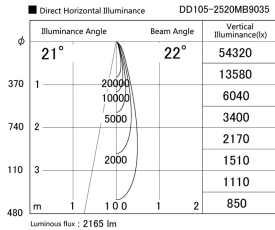

Item no. DD105-2520MB9035

Series Name:  $\Phi$ 100 Lens type Adjustable downlight, Antiglare

Installation	Recessed mount
Type	$\Phi$ 100 Lens type Adjustable downlight, Antiglare
Fixture wattage	24.3W
Beam angle	22 deg
Color Temp.	3500K
CRI	Ra>90
Luminous	2165 lm
Body	Die-cast aluminum alloy
Body finish	N/A
Trim finish	Black
Reflector finish	Mirror
IP Rate	IP20
Light source	COB module
Input Voltage	AC220~240V
Dimming Type	Non-Dimmable
Certificate	CCC
Cut Hole	100mm

Height (Weight)	
31.8W	152 (0.9kg)
24.3W	152 (0.9kg)
21.0W	115 (0.8kg)
14.0W	115 (0.8kg)