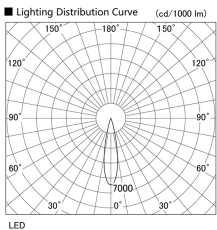

Item no. DD105-2520MB9040

Series Name: Φ 100 Lens type Adjustable downlight, Antiglare

Installation	Recessed mount
Type	Φ 100 Lens type Adjustable downlight, Antiglare
Fixture wattage	24.3W
Beam angle	22 deg
Color Temp.	4000K
CRI	Ra>90
Luminous	2185 lm
Body	Die-cast aluminum alloy
Body finish	N/A
Trim finish	Black
Reflector finish	Mirror
IP Rate	IP20
Light source	COB module
Input Voltage	AC220~240V
Dimming Type	Non-Dimmable
Certificate	CCC
Cut Hole	100mm

Height (Weight)	
31.8W	152 (0.9kg)
24.3W	152 (0.9kg)
21.0W	115 (0.8kg)
14.0W	115 (0.8kg)