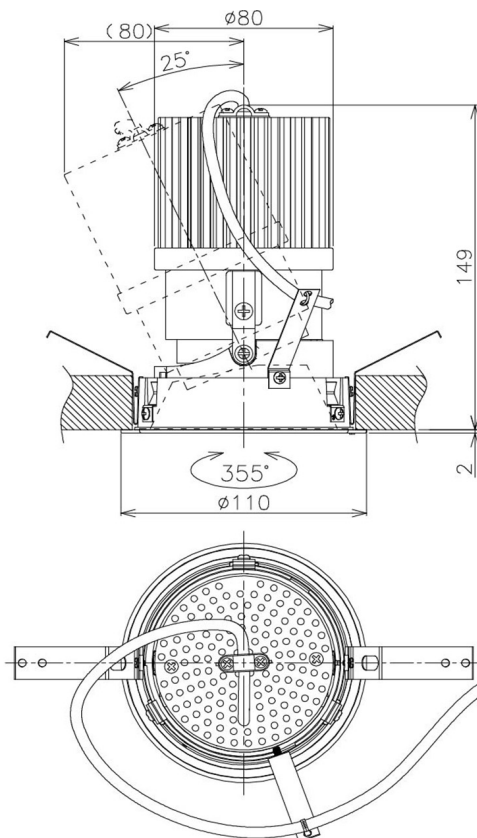

Item no. DD105-2520MB9040

Series Name: Φ 100 Lens type Adjustable downlight, Antiglare

Installation	Recessed mount
Type	Φ 100 Lens type Adjustable downlight, Antiglare
Fixture wattage	24.3W
Beam angle	22 deg
Color Temp.	4000K
CRI	Ra>90
Luminous	2185 lm
Body	Die-cast aluminum alloy
Body finish	N/A
Trim finish	Black
Reflector finish	Mirror
IP Rate	IP20
Light source	COB module
Input Voltage	AC220~240V
Dimming Type	Non-Dimmable
Certificate	CCC
Cut Hole	100mm

Height (Weight)	
31.8W	152 (0.9kg)
24.3W	152 (0.9kg)
21.0W	115 (0.8kg)
14.0W	115 (0.8kg)