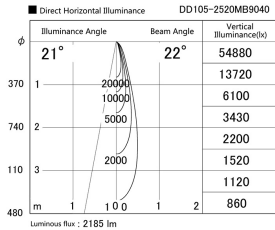

Item no. DD105-2520MB9040

Series Name: Φ 100 Lens type Adjustable downlight, Antiglare

Installation	Recessed mount
Type	
Fixture wattage	24.3W
Beam angle	22 deg
Color Temp.	4000K
CRI	Ra>90
Luminous	2185 lm
Body	Die-cast aluminum alloy
Body finish	N/A
Trim finish	Black
Reflector finish	Mirror
IP Rate	IP20
Light source	COB module
Input Voltage	AC220~240V
Dimming Type	Non-Dimmable
Certificate	CCC
Cut Hole	100mm

Height (Weight)	
31.8W	152 (0.9kg)
24.3W	152 (0.9kg)
21.0W	115 (0.8kg)
14.0W	115 (0.8kg)