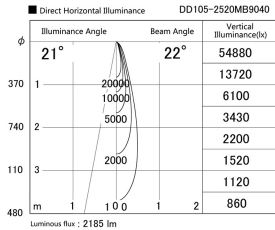

Item no. DD105-2520MB9040

Series Name: Φ 100 Lens type Adjustable downlight, Antiglare

Installation	Recessed mount
Type	Φ 100 Lens type Adjustable downlight, Antiglare
Fixture wattage	24.3W
Beam angle	22 deg
Color Temp.	4000K
CRI	Ra>90
Luminous	2185 lm
Body	Die-cast aluminum alloy
Body finish	N/A
Trim finish	Black
Reflector finish	Mirror
IP Rate	IP20
Light source	COB module
Input Voltage	AC220~240V
Dimming Type	Non-Dimmable
Certificate	CCC
Cut Hole	100mm

Height (Weight)	
31.8W	152 (0.9kg)
24.3W	152 (0.9kg)
21.0W	115 (0.8kg)
14.0W	115 (0.8kg)