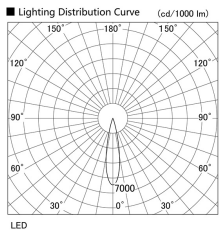

Item no. DD105-2520MB9040

Series Name: Φ 100 Lens type Adjustable downlight, Antiglare

Installation	Recessed mount
Type	
Fixture wattage	24.3W
Beam angle	22 deg
Color Temp.	4000K
CRI	Ra>90
Luminous	2185 lm
Body	Die-cast aluminum alloy
Body finish	N/A
Trim finish	Black
Reflector finish	Mirror
IP Rate	IP20
Light source	COB module
Input Voltage	AC220~240V
Dimming Type	Non-Dimmable
Certificate	CCC
Cut Hole	100mm

Height (Weight)	
31.8W	152 (0.9kg)
24.3W	152 (0.9kg)
21.0W	115 (0.8kg)
14.0W	115 (0.8kg)