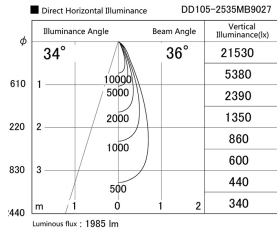

Item no. DD105-2535MB9027

Series Name: Φ 100 Lens type Adjustable downlight, Antiglare

Installation	Recessed mount
Type	
Fixture wattage	24.3W
Beam angle	36 deg
Color Temp.	2700K
CRI	Ra>90
Luminous	1985 lm
Body	Die-cast aluminum alloy
Body finish	N/A
Trim finish	Black
Reflector finish	Mirror
IP Rate	IP20
Light source	COB module
Input Voltage	AC220~240V
Dimming Type	Non-Dimmable
Certificate	CCC
Cut Hole	100mm

Height (Weight)	
31.8W	152 (0.9kg)
24.3W	152 (0.9kg)
21.0W	115 (0.8kg)
14.0W	115 (0.8kg)