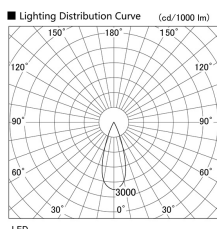

Item no. DD105-2535MB9027

Series Name: Φ 100 Lens type Adjustable downlight, Antiglare

Installation	Recessed mount
Type	Φ 100 Lens type Adjustable downlight, Antiglare
Fixture wattage	24.3W
Beam angle	36 deg
Color Temp.	2700K
CRI	Ra>90
Luminous	1985 lm
Body	Die-cast aluminum alloy
Body finish	N/A
Trim finish	Black
Reflector finish	Mirror
IP Rate	IP20
Light source	COB module
Input Voltage	AC220~240V
Dimming Type	Non-Dimmable
Certificate	CCC
Cut Hole	100mm

Height (Weight)	
31.8W	152 (0.9kg)
24.3W	152 (0.9kg)
21.0W	115 (0.8kg)
14.0W	115 (0.8kg)