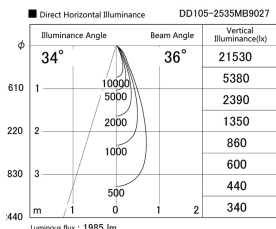

Item no. DD105-2535MB9027

Series Name: Φ 100 Lens type Adjustable downlight, Antiglare

Installation	Recessed mount
Type	Φ 100 Lens type Adjustable downlight, Antiglare
Fixture wattage	24.3W
Beam angle	36 deg
Color Temp.	2700K
CRI	Ra>90
Luminous	1985 lm
Body	Die-cast aluminum alloy
Body finish	N/A
Trim finish	Black
Reflector finish	Mirror
IP Rate	IP20
Light source	COB module
Input Voltage	AC220~240V
Dimming Type	Non-Dimmable
Certificate	CCC
Cut Hole	100mm

Height (Weight)	
31.8W	152 (0.9kg)
24.3W	152 (0.9kg)
21.0W	115 (0.8kg)
14.0W	115 (0.8kg)