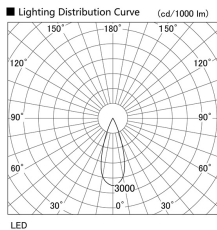

Item no. DD105-2535MB9027

Series Name: Φ 100 Lens type Adjustable downlight, Antiglare

Installation	Recessed mount
Type	
Fixture wattage	24.3W
Beam angle	36 deg
Color Temp.	2700K
CRI	Ra>90
Luminous	1985 lm
Body	Die-cast aluminum alloy
Body finish	N/A
Trim finish	Black
Reflector finish	Mirror
IP Rate	IP20
Light source	COB module
Input Voltage	AC220~240V
Dimming Type	Non-Dimmable
Certificate	CCC
Cut Hole	100mm

Height (Weight)	
31.8W	152 (0.9kg)
24.3W	152 (0.9kg)
21.0W	115 (0.8kg)
14.0W	115 (0.8kg)