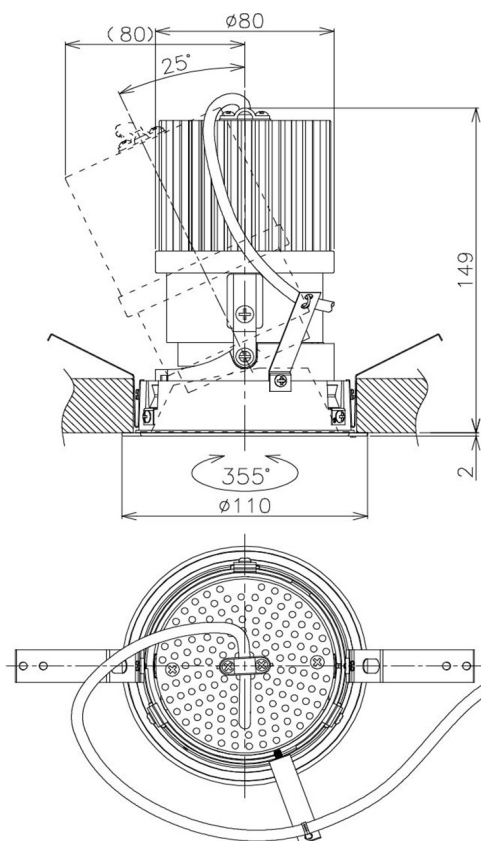

Item no. DD105-2535MB9027

Series Name: Φ 100 Lens type Adjustable downlight, Antiglare

Installation	Recessed mount
Type	Φ 100 Lens type Adjustable downlight, Antiglare
Fixture wattage	24.3W
Beam angle	36 deg
Color Temp.	2700K
CRI	Ra>90
Luminous	1985 lm
Body	Die-cast aluminum alloy
Body finish	N/A
Trim finish	Black
Reflector finish	Mirror
IP Rate	IP20
Light source	COB module
Input Voltage	AC220~240V
Dimming Type	Non-Dimmable
Certificate	CCC
Cut Hole	100mm

Height (Weight)	
31.8W	152 (0.9kg)
24.3W	152 (0.9kg)
21.0W	115 (0.8kg)
14.0W	115 (0.8kg)