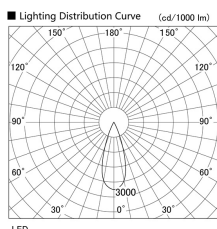

Item no. DD105-2535MB9030

Series Name:  $\Phi$ 100 Lens type Adjustable downlight, Antiglare

Installation	Recessed mount
Type	
Fixture wattage	24.3W
Beam angle	36 deg
Color Temp.	3000K
CRI	Ra>90
Luminous	2065 lm
Body	Die-cast aluminum alloy
Body finish	N/A
Trim finish	Black
Reflector finish	Mirror
IP Rate	IP20
Light source	COB module
Input Voltage	AC220~240V
Dimming Type	Non-Dimmable
Certificate	CCC
Cut Hole	100mm

Height (Weight)	
31.8W	152 (0.9kg)
24.3W	152 (0.9kg)
21.0W	115 (0.8kg)
14.0W	115 (0.8kg)