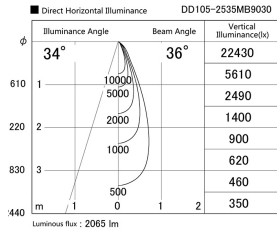

Item no. DD105-2535MB9030

Series Name:  $\Phi$ 100 Lens type Adjustable downlight, Antiglare

Installation	Recessed mount
Type	$\Phi$ 100 Lens type Adjustable downlight, Antiglare
Fixture wattage	24.3W
Beam angle	36 deg
Color Temp.	3000K
CRI	Ra>90
Luminous	2065 lm
Body	Die-cast aluminum alloy
Body finish	N/A
Trim finish	Black
Reflector finish	Mirror
IP Rate	IP20
Light source	COB module
Input Voltage	AC220~240V
Dimming Type	Non-Dimmable
Certificate	CCC
Cut Hole	100mm

Height (Weight)	
31.8W	152 (0.9kg)
24.3W	152 (0.9kg)
21.0W	115 (0.8kg)
14.0W	115 (0.8kg)