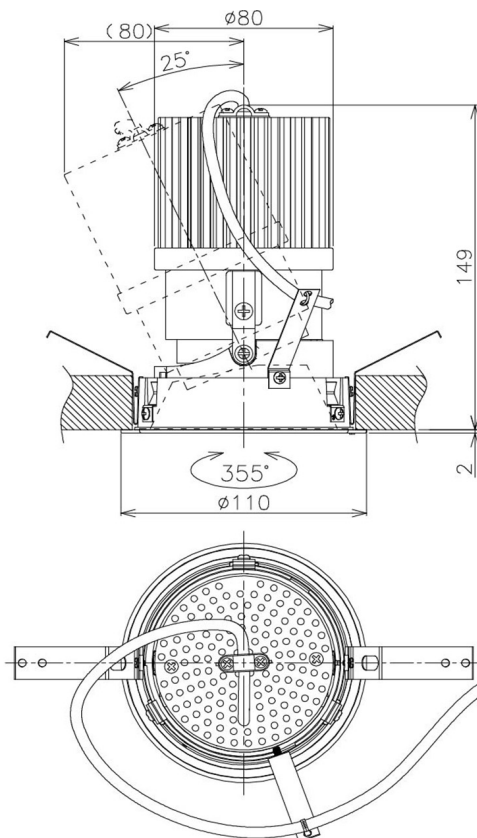

Item no. DD105-2535MB9030

Series Name:  $\Phi$ 100 Lens type Adjustable downlight, Antiglare

Installation	Recessed mount
Type	$\Phi$ 100 Lens type Adjustable downlight, Antiglare
Fixture wattage	24.3W
Beam angle	36 deg
Color Temp.	3000K
CRI	Ra>90
Luminous	2065 lm
Body	Die-cast aluminum alloy
Body finish	N/A
Trim finish	Black
Reflector finish	Mirror
IP Rate	IP20
Light source	COB module
Input Voltage	AC220~240V
Dimming Type	Non-Dimmable
Certificate	CCC
Cut Hole	100mm

Height (Weight)	
31.8W	152 (0.9kg)
24.3W	152 (0.9kg)
21.0W	115 (0.8kg)
14.0W	115 (0.8kg)