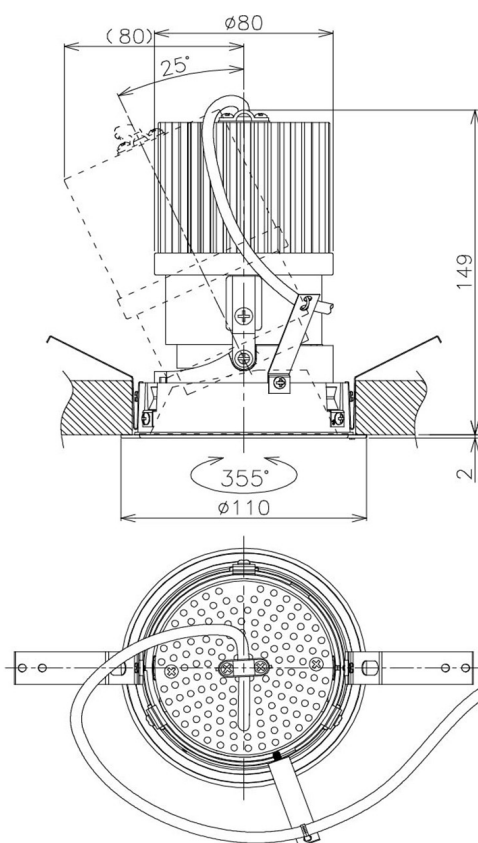

Item no. DD105-2535MB9030

Series Name:  $\Phi$ 100 Lens type Adjustable downlight, Antiglare

Installation	Recessed mount
Type	
Fixture wattage	24.3W
Beam angle	36 deg
Color Temp.	3000K
CRI	Ra>90
Luminous	2065 lm
Body	Die-cast aluminum alloy
Body finish	N/A
Trim finish	Black
Reflector finish	Mirror
IP Rate	IP20
Light source	COB module
Input Voltage	AC220~240V
Dimming Type	Non-Dimmable
Certificate	CCC
Cut Hole	100mm

Height (Weight)	
31.8W	152 (0.9kg)
24.3W	152 (0.9kg)
21.0W	115 (0.8kg)
14.0W	115 (0.8kg)