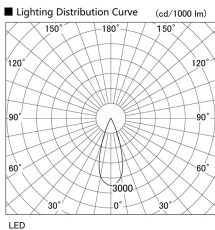

Item no. DD105-2535MB9030

Series Name:  $\Phi$ 100 Lens type Adjustable downlight, Antiglare

Installation	Recessed mount
Type	$\Phi$ 100 Lens type Adjustable downlight, Antiglare
Fixture wattage	24.3W
Beam angle	36 deg
Color Temp.	3000K
CRI	Ra>90
Luminous	2065 lm
Body	Die-cast aluminum alloy
Body finish	N/A
Trim finish	Black
Reflector finish	Mirror
IP Rate	IP20
Light source	COB module
Input Voltage	AC220~240V
Dimming Type	Non-Dimmable
Certificate	CCC
Cut Hole	100mm

Height (Weight)	
31.8W	152 (0.9kg)
24.3W	152 (0.9kg)
21.0W	115 (0.8kg)
14.0W	115 (0.8kg)