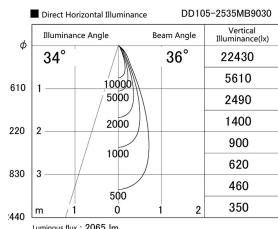

Item no. DD105-2535MB9030

Series Name:  $\Phi$ 100 Lens type Adjustable downlight, Antiglare

Installation	Recessed mount
Type	
Fixture wattage	24.3W
Beam angle	36 deg
Color Temp.	3000K
CRI	Ra>90
Luminous	2065 lm
Body	Die-cast aluminum alloy
Body finish	N/A
Trim finish	Black
Reflector finish	Mirror
IP Rate	IP20
Light source	COB module
Input Voltage	AC220~240V
Dimming Type	Non-Dimmable
Certificate	CCC
Cut Hole	100mm

Height (Weight)	
31.8W	152 (0.9kg)
24.3W	152 (0.9kg)
21.0W	115 (0.8kg)
14.0W	115 (0.8kg)