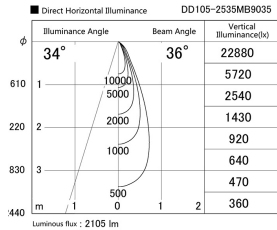

Item no. DD105-2535MB9035

Series Name: Φ 100 Lens type Adjustable downlight, Antiglare

Installation	Recessed mount
Type	Φ 100 Lens type Adjustable downlight, Antiglare
Fixture wattage	24.3W
Beam angle	36 deg
Color Temp.	3500K
CRI	Ra>90
Luminous	2105 lm
Body	Die-cast aluminum alloy
Body finish	N/A
Trim finish	Black
Reflector finish	Mirror
IP Rate	IP20
Light source	COB module
Input Voltage	AC220~240V
Dimming Type	Non-Dimmable
Certificate	CCC
Cut Hole	100mm

Height (Weight)	
31.8W	152 (0.9kg)
24.3W	152 (0.9kg)
21.0W	115 (0.8kg)
14.0W	115 (0.8kg)