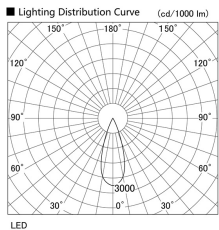

Item no. DD105-2535MB9035

Series Name: Φ 100 Lens type Adjustable downlight, Antiglare

| | |
|------------------|-------------------------|
| Installation | Recessed mount |
| Type | |
| Fixture wattage | 24.3W |
| Beam angle | 36 deg |
| Color Temp. | 3500K |
| CRI | Ra>90 |
| Luminous | 2105 lm |
| Body | Die-cast aluminum alloy |
| Body finish | N/A |
| Trim finish | Black |
| Reflector finish | Mirror |
| IP Rate | IP20 |
| Light source | COB module |
| Input Voltage | AC220~240V |
| Dimming Type | Non-Dimmable |
| Certificate | CCC |
| Cut Hole | 100mm |

| Height (Weight) | |
|-----------------|-------------|
| 31.8W | 152 (0.9kg) |
| 24.3W | 152 (0.9kg) |
| 21.0W | 115 (0.8kg) |
| 14.0W | 115 (0.8kg) |