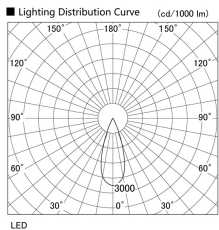

Item no. DD105-2535MB9035

Series Name: Φ 100 Lens type Adjustable downlight, Antiglare

Installation	Recessed mount
Type	Φ 100 Lens type Adjustable downlight, Antiglare
Fixture wattage	24.3W
Beam angle	36 deg
Color Temp.	3500K
CRI	Ra>90
Luminous	2105 lm
Body	Die-cast aluminum alloy
Body finish	N/A
Trim finish	Black
Reflector finish	Mirror
IP Rate	IP20
Light source	COB module
Input Voltage	AC220~240V
Dimming Type	Non-Dimmable
Certificate	CCC
Cut Hole	100mm

Height (Weight)	
31.8W	152 (0.9kg)
24.3W	152 (0.9kg)
21.0W	115 (0.8kg)
14.0W	115 (0.8kg)