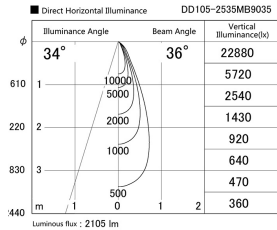

Item no. DD105-2535MB9035

Series Name: Φ 100 Lens type Adjustable downlight, Antiglare

| | |
|------------------|-------------------------|
| Installation | Recessed mount |
| Type | |
| Fixture wattage | 24.3W |
| Beam angle | 36 deg |
| Color Temp. | 3500K |
| CRI | Ra>90 |
| Luminous | 2105 lm |
| Body | Die-cast aluminum alloy |
| Body finish | N/A |
| Trim finish | Black |
| Reflector finish | Mirror |
| IP Rate | IP20 |
| Light source | COB module |
| Input Voltage | AC220~240V |
| Dimming Type | Non-Dimmable |
| Certificate | CCC |
| Cut Hole | 100mm |

| Height (Weight) | |
|-----------------|-------------|
| 31.8W | 152 (0.9kg) |
| 24.3W | 152 (0.9kg) |
| 21.0W | 115 (0.8kg) |
| 14.0W | 115 (0.8kg) |