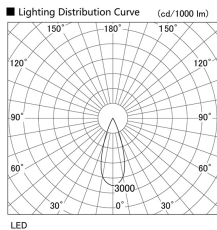

Item no. DD105-2535MB9035

Series Name: Φ 100 Lens type Adjustable downlight, Antiglare

Installation	Recessed mount
Type	Φ 100 Lens type Adjustable downlight, Antiglare
Fixture wattage	24.3W
Beam angle	36 deg
Color Temp.	3500K
CRI	Ra>90
Luminous	2105 lm
Body	Die-cast aluminum alloy
Body finish	N/A
Trim finish	Black
Reflector finish	Mirror
IP Rate	IP20
Light source	COB module
Input Voltage	AC220~240V
Dimming Type	Non-Dimmable
Certificate	CCC
Cut Hole	100mm

Height (Weight)	
31.8W	152 (0.9kg)
24.3W	152 (0.9kg)
21.0W	115 (0.8kg)
14.0W	115 (0.8kg)