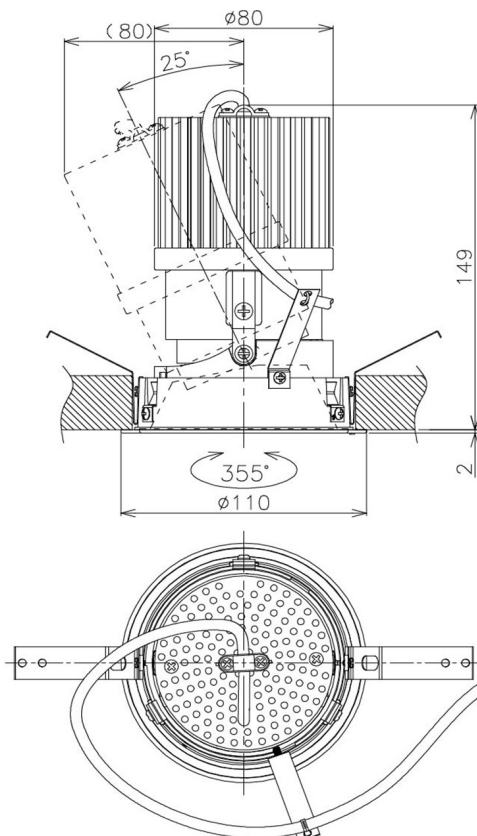

Item no. DD105-2535MB9035

Series Name: Φ 100 Lens type Adjustable downlight, Antiglare

Installation	Recessed mount
Type	Φ 100 Lens type Adjustable downlight, Antiglare
Fixture wattage	24.3W
Beam angle	36 deg
Color Temp.	3500K
CRI	Ra>90
Luminous	2105 lm
Body	Die-cast aluminum alloy
Body finish	N/A
Trim finish	Black
Reflector finish	Mirror
IP Rate	IP20
Light source	COB module
Input Voltage	AC220~240V
Dimming Type	Non-Dimmable
Certificate	CCC
Cut Hole	100mm

Height (Weight)	
31.8W	152 (0.9kg)
24.3W	152 (0.9kg)
21.0W	115 (0.8kg)
14.0W	115 (0.8kg)