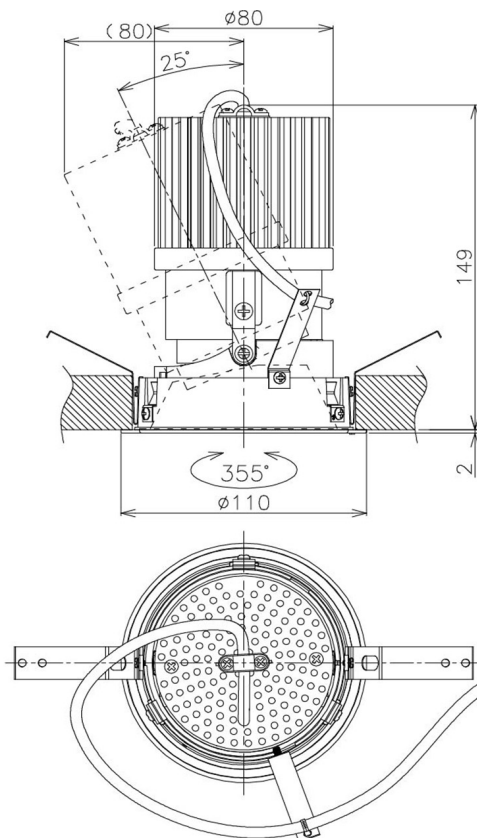

Item no. DD105-2535MB9035

Series Name: Φ 100 Lens type Adjustable downlight, Antiglare

Installation	Recessed mount
Type	Φ 100 Lens type Adjustable downlight, Antiglare
Fixture wattage	24.3W
Beam angle	36 deg
Color Temp.	3500K
CRI	Ra>90
Luminous	2105 lm
Body	Die-cast aluminum alloy
Body finish	N/A
Trim finish	Black
Reflector finish	Mirror
IP Rate	IP20
Light source	COB module
Input Voltage	AC220~240V
Dimming Type	Non-Dimmable
Certificate	CCC
Cut Hole	100mm

Height (Weight)	
31.8W	152 (0.9kg)
24.3W	152 (0.9kg)
21.0W	115 (0.8kg)
14.0W	115 (0.8kg)