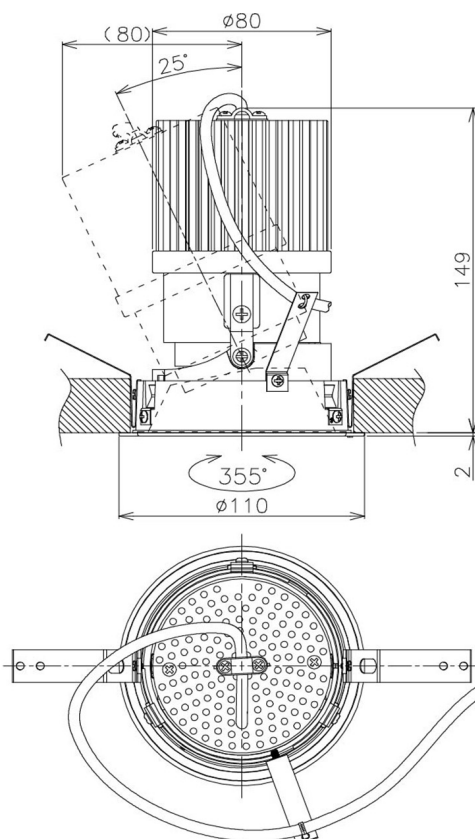

Item no. DD105-2535MB9040

Series Name: Φ 100 Lens type Adjustable downlight, Antiglare

Installation	Recessed mount
Type	
Fixture wattage	24.3W
Beam angle	36 deg
Color Temp.	4000K
CRI	Ra>90
Luminous	2130 lm
Body	Die-cast aluminum alloy
Body finish	N/A
Trim finish	Black
Reflector finish	Mirror
IP Rate	IP20
Light source	COB module
Input Voltage	AC220~240V
Dimming Type	Non-Dimmable
Certificate	CCC
Cut Hole	100mm

Height (Weight)	
31.8W	152 (0.9kg)
24.3W	152 (0.9kg)
21.0W	115 (0.8kg)
14.0W	115 (0.8kg)