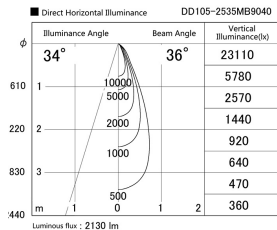

Item no. DD105-2535MB9040

Series Name: Φ 100 Lens type Adjustable downlight, Antiglare

Installation	Recessed mount
Type	
Fixture wattage	24.3W
Beam angle	36 deg
Color Temp.	4000K
CRI	Ra>90
Luminous	2130 lm
Body	Die-cast aluminum alloy
Body finish	N/A
Trim finish	Black
Reflector finish	Mirror
IP Rate	IP20
Light source	COB module
Input Voltage	AC220~240V
Dimming Type	Non-Dimmable
Certificate	CCC
Cut Hole	100mm

Height (Weight)	
31.8W	152 (0.9kg)
24.3W	152 (0.9kg)
21.0W	115 (0.8kg)
14.0W	115 (0.8kg)