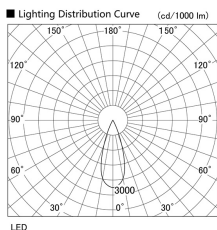

Item no. DD105-2535MB9040

Series Name: Φ 100 Lens type Adjustable downlight, Antiglare

Installation	Recessed mount
Type	
Fixture wattage	24.3W
Beam angle	36 deg
Color Temp.	4000K
CRI	Ra>90
Luminous	2130 lm
Body	Die-cast aluminum alloy
Body finish	N/A
Trim finish	Black
Reflector finish	Mirror
IP Rate	IP20
Light source	COB module
Input Voltage	AC220~240V
Dimming Type	Non-Dimmable
Certificate	CCC
Cut Hole	100mm

Height (Weight)	
31.8W	152 (0.9kg)
24.3W	152 (0.9kg)
21.0W	115 (0.8kg)
14.0W	115 (0.8kg)