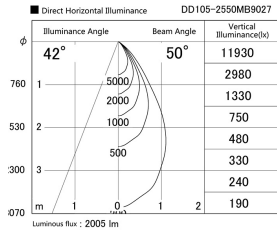

Item no. DD105-2550MB9027

Series Name: Φ 100 Lens type Adjustable downlight, Antiglare

Installation	Recessed mount
Type	
Fixture wattage	24.3W
Beam angle	50 deg
Color Temp.	2700K
CRI	Ra>90
Luminous	2005 lm
Body	Die-cast aluminum alloy
Body finish	N/A
Trim finish	Black
Reflector finish	Mirror
IP Rate	IP20
Light source	COB module
Input Voltage	AC220~240V
Dimming Type	Non-Dimmable
Certificate	CCC
Cut Hole	100mm

Height (Weight)	
31.8W	152 (0.9kg)
24.3W	152 (0.9kg)
21.0W	115 (0.8kg)
14.0W	115 (0.8kg)