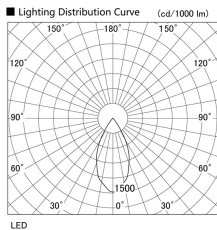

Item no. DD105-2550MB9027

Series Name: Φ 100 Lens type Adjustable downlight, Antiglare

Installation	Recessed mount
Type	
Fixture wattage	24.3W
Beam angle	50 deg
Color Temp.	2700K
CRI	Ra>90
Luminous	2005 lm
Body	Die-cast aluminum alloy
Body finish	N/A
Trim finish	Black
Reflector finish	Mirror
IP Rate	IP20
Light source	COB module
Input Voltage	AC220~240V
Dimming Type	Non-Dimmable
Certificate	CCC
Cut Hole	100mm

Height (Weight)	
31.8W	152 (0.9kg)
24.3W	152 (0.9kg)
21.0W	115 (0.8kg)
14.0W	115 (0.8kg)