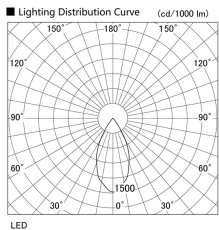

Item no. DD105-2550MB9027

Series Name: Φ 100 Lens type Adjustable downlight, Antiglare

Installation	Recessed mount
Type	Φ 100 Lens type Adjustable downlight, Antiglare
Fixture wattage	24.3W
Beam angle	50 deg
Color Temp.	2700K
CRI	Ra>90
Luminous	2005 lm
Body	Die-cast aluminum alloy
Body finish	N/A
Trim finish	Black
Reflector finish	Mirror
IP Rate	IP20
Light source	COB module
Input Voltage	AC220~240V
Dimming Type	Non-Dimmable
Certificate	CCC
Cut Hole	100mm

Height (Weight)	
31.8W	152 (0.9kg)
24.3W	152 (0.9kg)
21.0W	115 (0.8kg)
14.0W	115 (0.8kg)