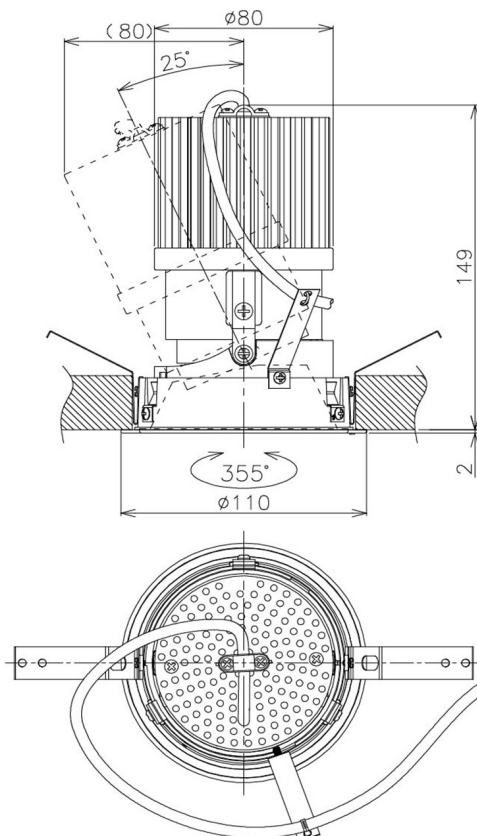

Item no. DD105-2550MB9027

Series Name: Φ 100 Lens type Adjustable downlight, Antiglare

Installation	Recessed mount
Type	Φ 100 Lens type Adjustable downlight, Antiglare
Fixture wattage	24.3W
Beam angle	50 deg
Color Temp.	2700K
CRI	Ra>90
Luminous	2005 lm
Body	Die-cast aluminum alloy
Body finish	N/A
Trim finish	Black
Reflector finish	Mirror
IP Rate	IP20
Light source	COB module
Input Voltage	AC220~240V
Dimming Type	Non-Dimmable
Certificate	CCC
Cut Hole	100mm

Height (Weight)	
31.8W	152 (0.9kg)
24.3W	152 (0.9kg)
21.0W	115 (0.8kg)
14.0W	115 (0.8kg)