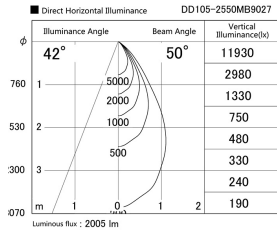

Item no. DD105-2550MB9027

Series Name: Φ 100 Lens type Adjustable downlight, Antiglare

Installation	Recessed mount
Type	Φ 100 Lens type Adjustable downlight, Antiglare
Fixture wattage	24.3W
Beam angle	50 deg
Color Temp.	2700K
CRI	Ra>90
Luminous	2005 lm
Body	Die-cast aluminum alloy
Body finish	N/A
Trim finish	Black
Reflector finish	Mirror
IP Rate	IP20
Light source	COB module
Input Voltage	AC220~240V
Dimming Type	Non-Dimmable
Certificate	CCC
Cut Hole	100mm

Height (Weight)	
31.8W	152 (0.9kg)
24.3W	152 (0.9kg)
21.0W	115 (0.8kg)
14.0W	115 (0.8kg)