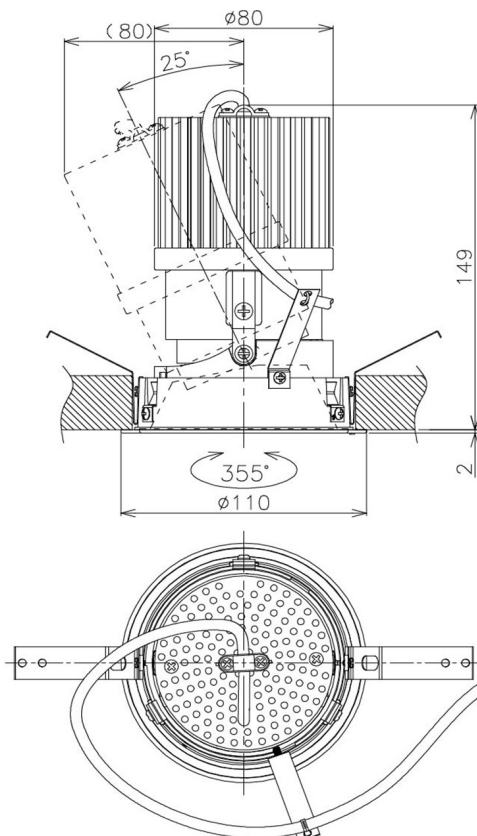

Item no. DD105-2550MB9030

Series Name: Φ 100 Lens type Adjustable downlight, Antiglare

Installation	Recessed mount
Type	Φ 100 Lens type Adjustable downlight, Antiglare
Fixture wattage	24.3W
Beam angle	50 deg
Color Temp.	3000K
CRI	Ra>90
Luminous	2085 lm
Body	Die-cast aluminum alloy
Body finish	N/A
Trim finish	Black
Reflector finish	Mirror
IP Rate	IP20
Light source	COB module
Input Voltage	AC220~240V
Dimming Type	Non-Dimmable
Certificate	CCC
Cut Hole	100mm

Height (Weight)	
31.8W	152 (0.9kg)
24.3W	152 (0.9kg)
21.0W	115 (0.8kg)
14.0W	115 (0.8kg)