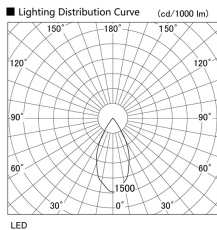

Item no. DD105-2550MB9030

Series Name: Φ 100 Lens type Adjustable downlight, Antiglare

Installation	Recessed mount
Type	
Fixture wattage	24.3W
Beam angle	50 deg
Color Temp.	3000K
CRI	Ra>90
Luminous	2085 lm
Body	Die-cast aluminum alloy
Body finish	N/A
Trim finish	Black
Reflector finish	Mirror
IP Rate	IP20
Light source	COB module
Input Voltage	AC220~240V
Dimming Type	Non-Dimmable
Certificate	CCC
Cut Hole	100mm

Height (Weight)	
31.8W	152 (0.9kg)
24.3W	152 (0.9kg)
21.0W	115 (0.8kg)
14.0W	115 (0.8kg)