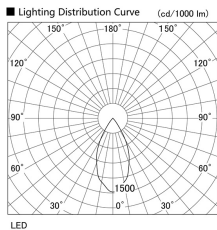

Item no. DD105-2550MB9030

Series Name: Φ 100 Lens type Adjustable downlight, Antiglare

Installation	Recessed mount
Type	Φ 100 Lens type Adjustable downlight, Antiglare
Fixture wattage	24.3W
Beam angle	50 deg
Color Temp.	3000K
CRI	Ra>90
Luminous	2085 lm
Body	Die-cast aluminum alloy
Body finish	N/A
Trim finish	Black
Reflector finish	Mirror
IP Rate	IP20
Light source	COB module
Input Voltage	AC220~240V
Dimming Type	Non-Dimmable
Certificate	CCC
Cut Hole	100mm

Height (Weight)	
31.8W	152 (0.9kg)
24.3W	152 (0.9kg)
21.0W	115 (0.8kg)
14.0W	115 (0.8kg)