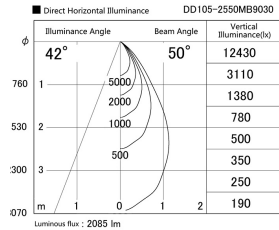

Item no. DD105-2550MB9030

Series Name: Φ 100 Lens type Adjustable downlight, Antiglare

Installation	Recessed mount
Type	
Fixture wattage	24.3W
Beam angle	50 deg
Color Temp.	3000K
CRI	Ra>90
Luminous	2085 lm
Body	Die-cast aluminum alloy
Body finish	N/A
Trim finish	Black
Reflector finish	Mirror
IP Rate	IP20
Light source	COB module
Input Voltage	AC220~240V
Dimming Type	Non-Dimmable
Certificate	CCC
Cut Hole	100mm

Height (Weight)	
31.8W	152 (0.9kg)
24.3W	152 (0.9kg)
21.0W	115 (0.8kg)
14.0W	115 (0.8kg)