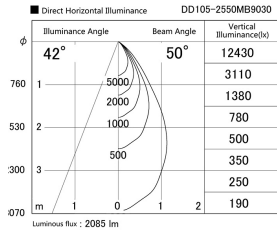

Item no. DD105-2550MB9030

Series Name: Φ 100 Lens type Adjustable downlight, Antiglare

Installation	Recessed mount
Type	Φ 100 Lens type Adjustable downlight, Antiglare
Fixture wattage	24.3W
Beam angle	50 deg
Color Temp.	3000K
CRI	Ra>90
Luminous	2085 lm
Body	Die-cast aluminum alloy
Body finish	N/A
Trim finish	Black
Reflector finish	Mirror
IP Rate	IP20
Light source	COB module
Input Voltage	AC220~240V
Dimming Type	Non-Dimmable
Certificate	CCC
Cut Hole	100mm

Height (Weight)	
31.8W	152 (0.9kg)
24.3W	152 (0.9kg)
21.0W	115 (0.8kg)
14.0W	115 (0.8kg)