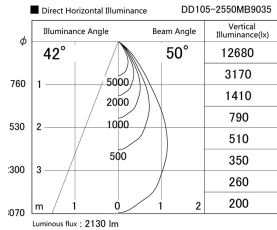

Item no. DD105-2550MB9035

Series Name: Φ 100 Lens type Adjustable downlight, Antiglare

| | |
|------------------|--|
| Installation | Recessed mount |
| Type | Φ 100 Lens type Adjustable downlight, Antiglare |
| Fixture wattage | 24.3W |
| Beam angle | 50 deg |
| Color Temp. | 3500K |
| CRI | Ra>90 |
| Luminous | 2130 lm |
| Body | Die-cast aluminum alloy |
| Body finish | N/A |
| Trim finish | Black |
| Reflector finish | Mirror |
| IP Rate | IP20 |
| Light source | COB module |
| Input Voltage | AC220~240V |
| Dimming Type | Non-Dimmable |
| Certificate | CCC |
| Cut Hole | 100mm |

| Height (Weight) | |
|-----------------|-------------|
| 31.8W | 152 (0.9kg) |
| 24.3W | 152 (0.9kg) |
| 21.0W | 115 (0.8kg) |
| 14.0W | 115 (0.8kg) |