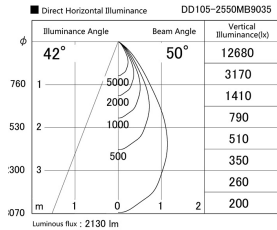

Item no. DD105-2550MB9035

Series Name: Φ 100 Lens type Adjustable downlight, Antiglare

Installation	Recessed mount
Type	
Fixture wattage	24.3W
Beam angle	50 deg
Color Temp.	3500K
CRI	Ra>90
Luminous	2130 lm
Body	Die-cast aluminum alloy
Body finish	N/A
Trim finish	Black
Reflector finish	Mirror
IP Rate	IP20
Light source	COB module
Input Voltage	AC220~240V
Dimming Type	Non-Dimmable
Certificate	CCC
Cut Hole	100mm

Height (Weight)	
31.8W	152 (0.9kg)
24.3W	152 (0.9kg)
21.0W	115 (0.8kg)
14.0W	115 (0.8kg)