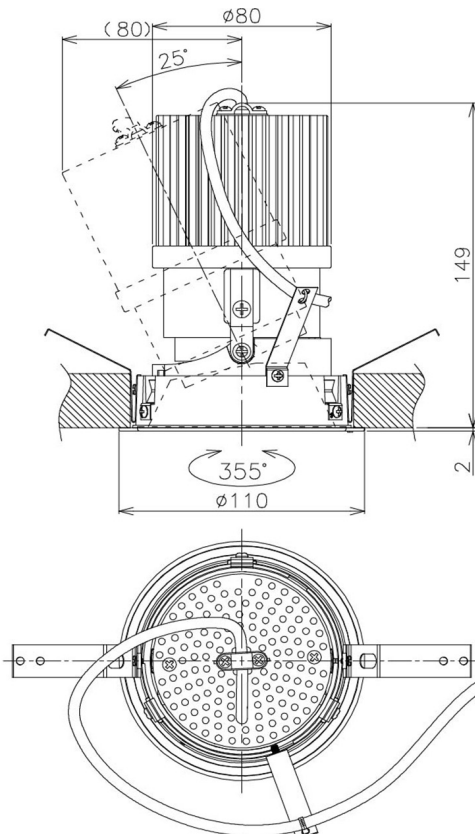

Item no. DD105-2550MB9035

Series Name: Φ 100 Lens type Adjustable downlight, Antiglare

| | |
|------------------|--|
| Installation | Recessed mount |
| Type | Φ 100 Lens type Adjustable downlight, Antiglare |
| Fixture wattage | 24.3W |
| Beam angle | 50 deg |
| Color Temp. | 3500K |
| CRI | Ra>90 |
| Luminous | 2130 lm |
| Body | Die-cast aluminum alloy |
| Body finish | N/A |
| Trim finish | Black |
| Reflector finish | Mirror |
| IP Rate | IP20 |
| Light source | COB module |
| Input Voltage | AC220~240V |
| Dimming Type | Non-Dimmable |
| Certificate | CCC |
| Cut Hole | 100mm |

| Height (Weight) | |
|-----------------|-------------|
| 31.8W | 152 (0.9kg) |
| 24.3W | 152 (0.9kg) |
| 21.0W | 115 (0.8kg) |
| 14.0W | 115 (0.8kg) |