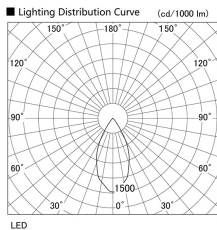

Item no. DD105-2550MB9035

Series Name: Φ 100 Lens type Adjustable downlight, Antiglare

Installation	Recessed mount
Type	
Fixture wattage	24.3W
Beam angle	50 deg
Color Temp.	3500K
CRI	Ra>90
Luminous	2130 lm
Body	Die-cast aluminum alloy
Body finish	N/A
Trim finish	Black
Reflector finish	Mirror
IP Rate	IP20
Light source	COB module
Input Voltage	AC220~240V
Dimming Type	Non-Dimmable
Certificate	CCC
Cut Hole	100mm

Height (Weight)	
31.8W	152 (0.9kg)
24.3W	152 (0.9kg)
21.0W	115 (0.8kg)
14.0W	115 (0.8kg)