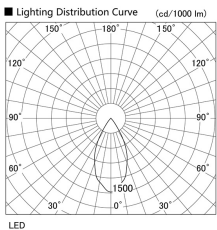

Item no. DD105-2550MB9035

Series Name: Φ 100 Lens type Adjustable downlight, Antiglare

| | |
|------------------|--|
| Installation | Recessed mount |
| Type | Φ 100 Lens type Adjustable downlight, Antiglare |
| Fixture wattage | 24.3W |
| Beam angle | 50 deg |
| Color Temp. | 3500K |
| CRI | Ra>90 |
| Luminous | 2130 lm |
| Body | Die-cast aluminum alloy |
| Body finish | N/A |
| Trim finish | Black |
| Reflector finish | Mirror |
| IP Rate | IP20 |
| Light source | COB module |
| Input Voltage | AC220~240V |
| Dimming Type | Non-Dimmable |
| Certificate | CCC |
| Cut Hole | 100mm |

| Height (Weight) | |
|-----------------|-------------|
| 31.8W | 152 (0.9kg) |
| 24.3W | 152 (0.9kg) |
| 21.0W | 115 (0.8kg) |
| 14.0W | 115 (0.8kg) |