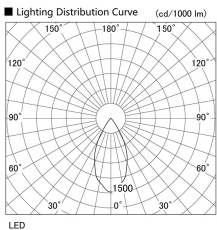

Item no. DD105-2550MB9040

Series Name: Φ 100 Lens type Adjustable downlight, Antiglare

Installation	Recessed mount
Type	Φ 100 Lens type Adjustable downlight, Antiglare
Fixture wattage	24.3W
Beam angle	50 deg
Color Temp.	4000K
CRI	Ra>90
Luminous	2150 lm
Body	Die-cast aluminum alloy
Body finish	N/A
Trim finish	Black
Reflector finish	Mirror
IP Rate	IP20
Light source	COB module
Input Voltage	AC220~240V
Dimming Type	Non-Dimmable
Certificate	CCC
Cut Hole	100mm

Height (Weight)	
31.8W	152 (0.9kg)
24.3W	152 (0.9kg)
21.0W	115 (0.8kg)
14.0W	115 (0.8kg)