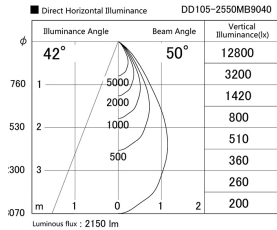

Item no. DD105-2550MB9040

Series Name:  $\Phi$ 100 Lens type Adjustable downlight, Antiglare

|                  |                         |
|------------------|-------------------------|
| Installation     | Recessed mount          |
| Type             |                         |
| Fixture wattage  | 24.3W                   |
| Beam angle       | 50 deg                  |
| Color Temp.      | 4000K                   |
| CRI              | Ra>90                   |
| Luminous         | 2150 lm                 |
| Body             | Die-cast aluminum alloy |
| Body finish      | N/A                     |
| Trim finish      | Black                   |
| Reflector finish | Mirror                  |
| IP Rate          | IP20                    |
| Light source     | COB module              |
| Input Voltage    | AC220~240V              |
| Dimming Type     | Non-Dimmable            |
| Certificate      | CCC                     |
| Cut Hole         | 100mm                   |

| Height (Weight) |             |
|-----------------|-------------|
| 31.8W           | 152 (0.9kg) |
| 24.3W           | 152 (0.9kg) |
| 21.0W           | 115 (0.8kg) |
| 14.0W           | 115 (0.8kg) |