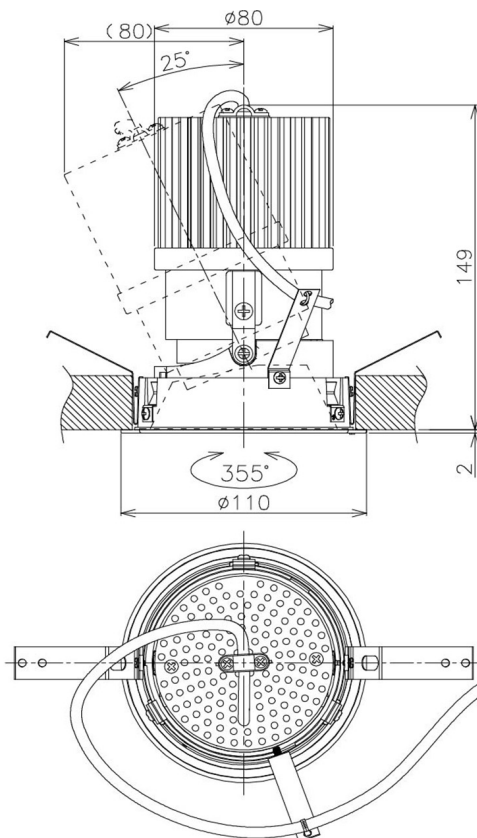

Item no. DD105-2550MB9040

Series Name: Φ 100 Lens type Adjustable downlight, Antiglare

Installation	Recessed mount
Type	Φ 100 Lens type Adjustable downlight, Antiglare
Fixture wattage	24.3W
Beam angle	50 deg
Color Temp.	4000K
CRI	Ra>90
Luminous	2150 lm
Body	Die-cast aluminum alloy
Body finish	N/A
Trim finish	Black
Reflector finish	Mirror
IP Rate	IP20
Light source	COB module
Input Voltage	AC220~240V
Dimming Type	Non-Dimmable
Certificate	CCC
Cut Hole	100mm

Height (Weight)	
31.8W	152 (0.9kg)
24.3W	152 (0.9kg)
21.0W	115 (0.8kg)
14.0W	115 (0.8kg)