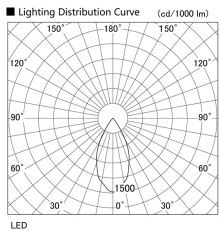

Item no. DD105-2550MB9040

Series Name:  $\Phi$ 100 Lens type Adjustable downlight, Antiglare

|                  |                         |
|------------------|-------------------------|
| Installation     | Recessed mount          |
| Type             |                         |
| Fixture wattage  | 24.3W                   |
| Beam angle       | 50 deg                  |
| Color Temp.      | 4000K                   |
| CRI              | Ra>90                   |
| Luminous         | 2150 lm                 |
| Body             | Die-cast aluminum alloy |
| Body finish      | N/A                     |
| Trim finish      | Black                   |
| Reflector finish | Mirror                  |
| IP Rate          | IP20                    |
| Light source     | COB module              |
| Input Voltage    | AC220~240V              |
| Dimming Type     | Non-Dimmable            |
| Certificate      | CCC                     |
| Cut Hole         | 100mm                   |

| Height (Weight) |             |
|-----------------|-------------|
| 31.8W           | 152 (0.9kg) |
| 24.3W           | 152 (0.9kg) |
| 21.0W           | 115 (0.8kg) |
| 14.0W           | 115 (0.8kg) |