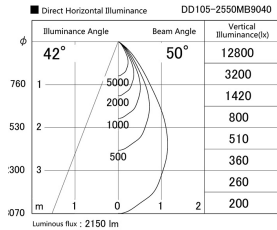

Item no. DD105-2550MB9040

Series Name: Φ 100 Lens type Adjustable downlight, Antiglare

Installation	Recessed mount
Type	Φ 100 Lens type Adjustable downlight, Antiglare
Fixture wattage	24.3W
Beam angle	50 deg
Color Temp.	4000K
CRI	Ra>90
Luminous	2150 lm
Body	Die-cast aluminum alloy
Body finish	N/A
Trim finish	Black
Reflector finish	Mirror
IP Rate	IP20
Light source	COB module
Input Voltage	AC220~240V
Dimming Type	Non-Dimmable
Certificate	CCC
Cut Hole	100mm

Height (Weight)	
31.8W	152 (0.9kg)
24.3W	152 (0.9kg)
21.0W	115 (0.8kg)
14.0W	115 (0.8kg)