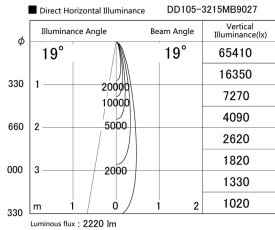

Item no. DD105-3215MB9027

Series Name: Φ 100 Lens type Adjustable downlight, Antiglare

Installation	Recessed mount
Type	Φ 100 Lens type Adjustable downlight, Antiglare
Fixture wattage	31.8W
Beam angle	18 deg
Color Temp.	2700K
CRI	Ra>90
Luminous	2220 lm
Body	Die-cast aluminum alloy
Body finish	N/A
Trim finish	Black
Reflector finish	Mirror
IP Rate	IP20
Light source	COB module
Input Voltage	AC220~240V
Dimming Type	Non-Dimmable
Certificate	CCC
Cut Hole	100mm

Height (Weight)	
31.8W	152 (0.9kg)
24.3W	152 (0.9kg)
21.0W	115 (0.8kg)
14.0W	115 (0.8kg)