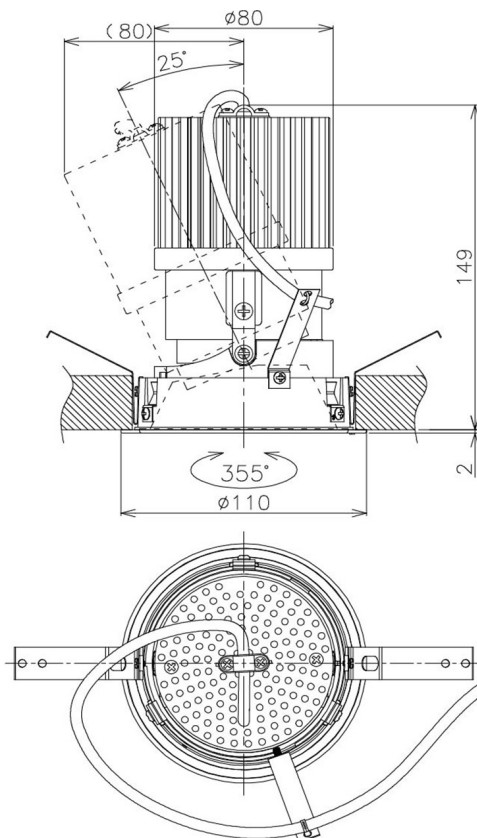

Item no. DD105-3215MB9027

Series Name: Φ 100 Lens type Adjustable downlight, Antiglare

Installation	Recessed mount
Type	Φ 100 Lens type Adjustable downlight, Antiglare
Fixture wattage	31.8W
Beam angle	18 deg
Color Temp.	2700K
CRI	Ra>90
Luminous	2220 lm
Body	Die-cast aluminum alloy
Body finish	N/A
Trim finish	Black
Reflector finish	Mirror
IP Rate	IP20
Light source	COB module
Input Voltage	AC220~240V
Dimming Type	Non-Dimmable
Certificate	CCC
Cut Hole	100mm

Height (Weight)	
31.8W	152 (0.9kg)
24.3W	152 (0.9kg)
21.0W	115 (0.8kg)
14.0W	115 (0.8kg)