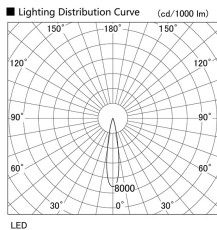

Item no. DD105-3215MB9027

Series Name: Φ 100 Lens type Adjustable downlight, Antiglare

Installation	Recessed mount
Type	
Fixture wattage	31.8W
Beam angle	18 deg
Color Temp.	2700K
CRI	Ra>90
Luminous	2220 lm
Body	Die-cast aluminum alloy
Body finish	N/A
Trim finish	Black
Reflector finish	Mirror
IP Rate	IP20
Light source	COB module
Input Voltage	AC220~240V
Dimming Type	Non-Dimmable
Certificate	CCC
Cut Hole	100mm

Height (Weight)	
31.8W	152 (0.9kg)
24.3W	152 (0.9kg)
21.0W	115 (0.8kg)
14.0W	115 (0.8kg)