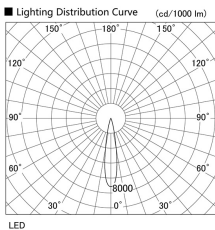

Item no. DD105-3215MB9027

Series Name: Φ 100 Lens type Adjustable downlight, Antiglare

Installation	Recessed mount
Type	Φ 100 Lens type Adjustable downlight, Antiglare
Fixture wattage	31.8W
Beam angle	18 deg
Color Temp.	2700K
CRI	Ra>90
Luminous	2220 lm
Body	Die-cast aluminum alloy
Body finish	N/A
Trim finish	Black
Reflector finish	Mirror
IP Rate	IP20
Light source	COB module
Input Voltage	AC220~240V
Dimming Type	Non-Dimmable
Certificate	CCC
Cut Hole	100mm

Height (Weight)	
31.8W	152 (0.9kg)
24.3W	152 (0.9kg)
21.0W	115 (0.8kg)
14.0W	115 (0.8kg)