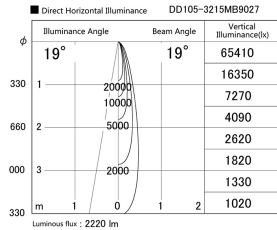

Item no. DD105-3215MB9027

Series Name: Φ 100 Lens type Adjustable downlight, Antiglare

Installation	Recessed mount
Type	
Fixture wattage	31.8W
Beam angle	18 deg
Color Temp.	2700K
CRI	Ra>90
Luminous	2220 lm
Body	Die-cast aluminum alloy
Body finish	N/A
Trim finish	Black
Reflector finish	Mirror
IP Rate	IP20
Light source	COB module
Input Voltage	AC220~240V
Dimming Type	Non-Dimmable
Certificate	CCC
Cut Hole	100mm

Height (Weight)	
31.8W	152 (0.9kg)
24.3W	152 (0.9kg)
21.0W	115 (0.8kg)
14.0W	115 (0.8kg)